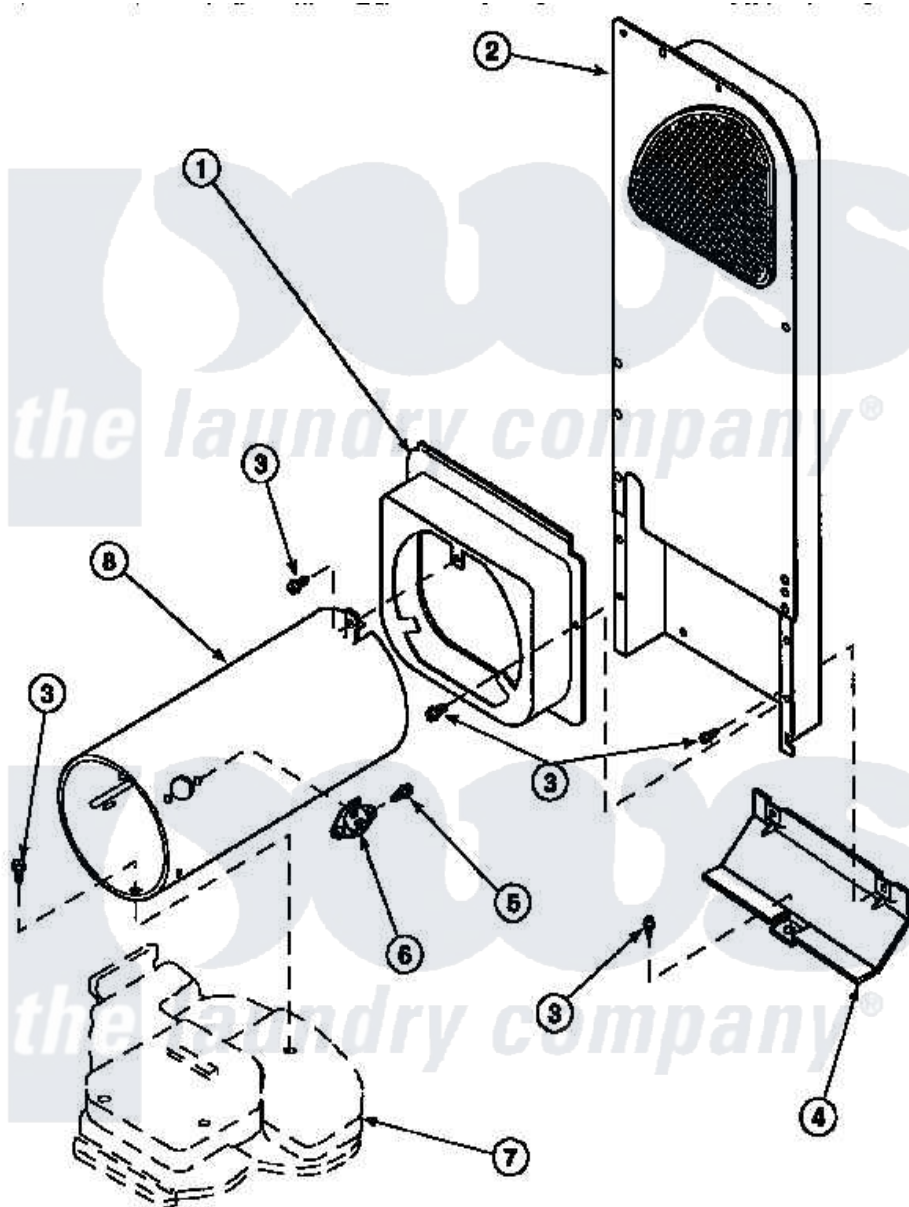

**Amana LG8409W2 (BOM: PLG8409W2) 11 - HEATER BOX ASSY  
ORIGINALLY ON GAS DRYER**

Amana Residential Amana LG8409W2 (BOM: PLG8409W2) Dryer Parts Parts Diagram 11 - HEATER BOX ASSY ORIGINALLY ON GAS DRYER  
Click on the part number to view part

Item	Original Part Number	Replaced By	Status	Part Description
1	500122	<a href="#">510101</a>		Shroud Heat Duct
2	500179P	<a href="#">503605</a>		Assembly, Heater Duct
3	501668	<a href="#">503688</a>		Screw, 10B-16 X .34 I
4	60952		Not Available	SHIELD,HEAT DUCT
5	51782		Not Available	SCREW, 6B-20X5/16
6	<a href="#">Y61886</a>			Thermostat, Limit-Blk
7	<a href="#">500070</a>			Base, Dryer
8	61974		Not Available	BURNER HOUSING