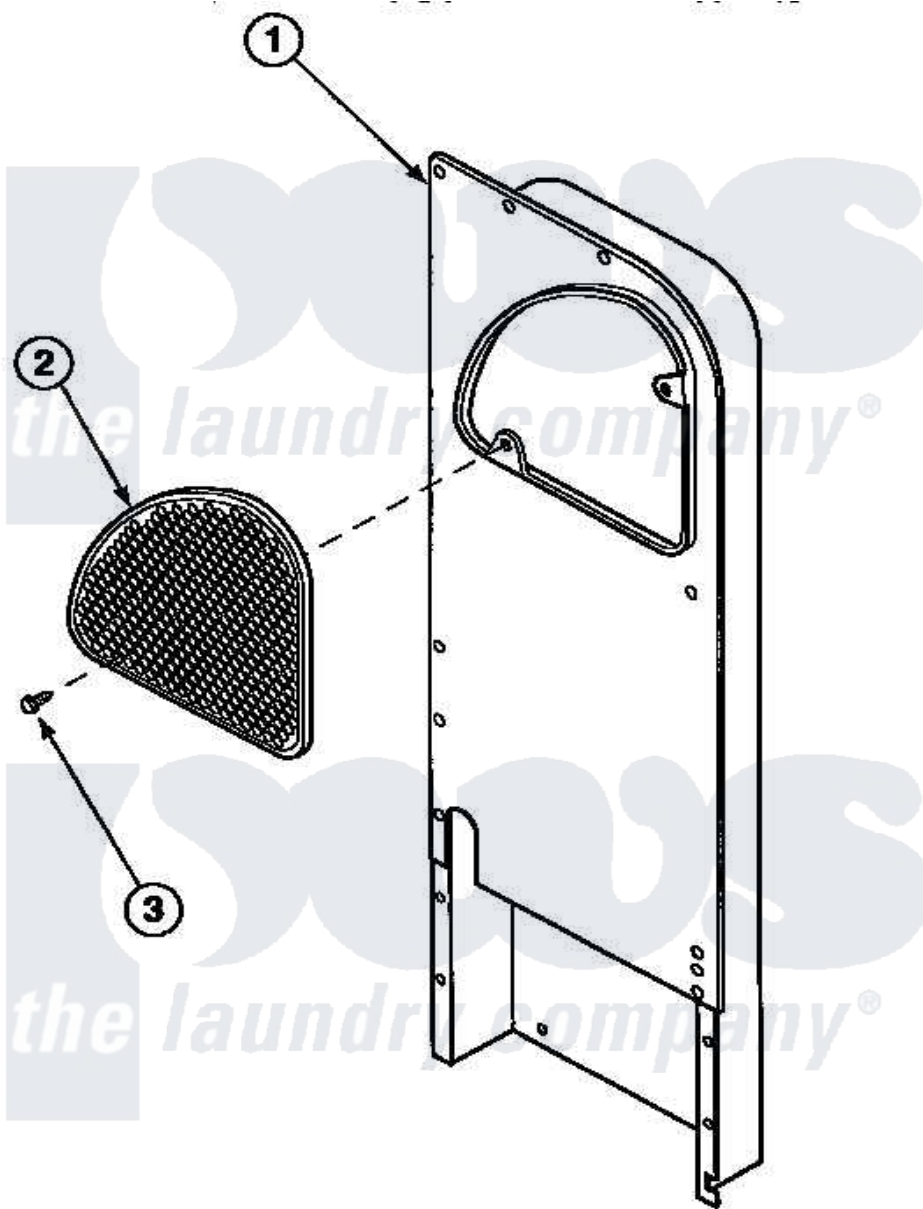

# Amana LG8409W2 (BOM: PLG8409W2) 12 - HEATER BOX ASSY REPLACEMENT

Amana Residential Amana LG8409W2 (BOM: PLG8409W2) Dryer Parts Parts Diagram 12 - HEATER BOX ASSY REPLACEMENT

[Click on the part number to view part](#)

Item	Original Part Number	Replaced By	Status	Part Description
1	500179P	<a href="#">503605</a>		Assembly, Heater Duct
2	<a href="#">500820</a>			Outlet Cover
3	501668	<a href="#">503688</a>		Screw, 10B-16 X .34 I