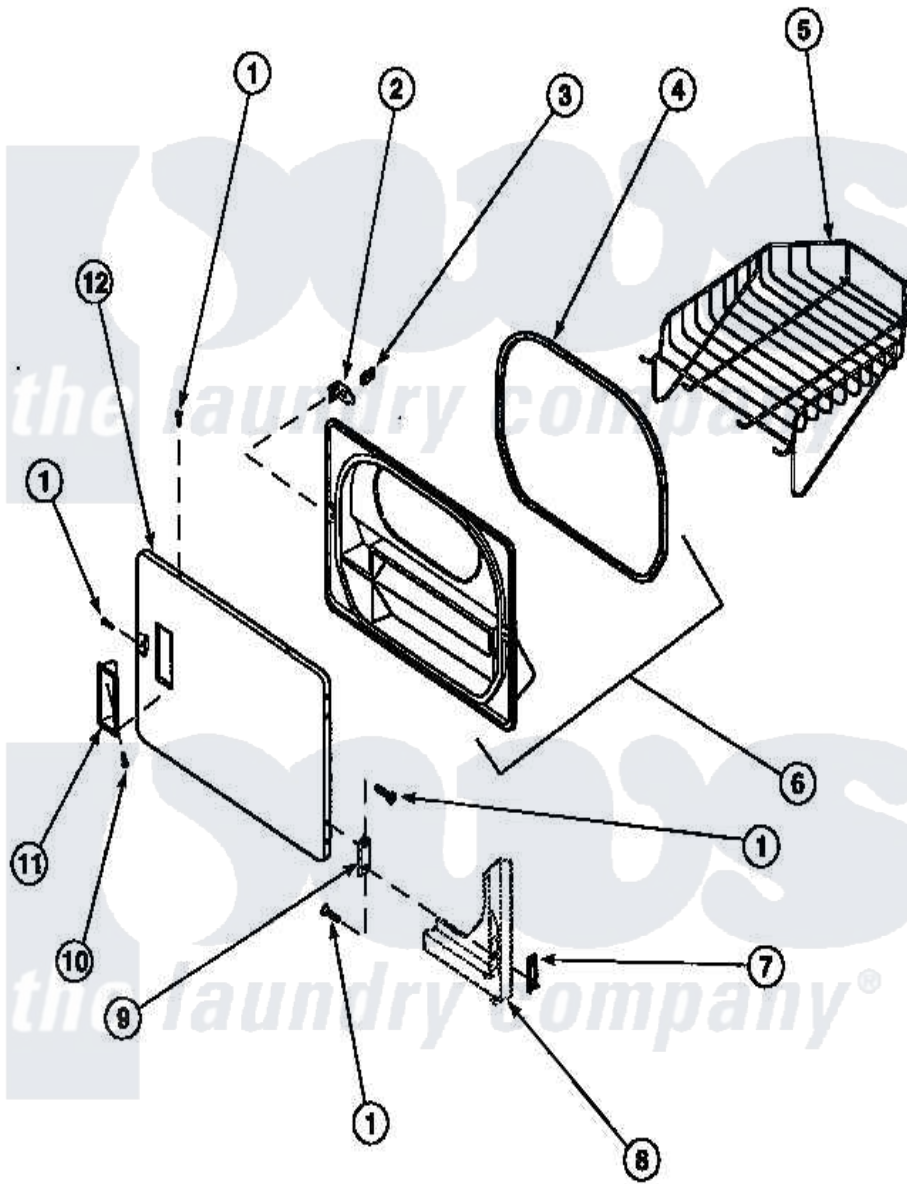

Amana LG8409W2 (BOM: PLG8409W2) 13 - LOADING DOOR WITH DRYING RACK

Amana Residential Amana LG8409W2 (BOM: PLG8409W2) Dryer Parts Parts Diagram 13 - LOADING DOOR WITH DRYING RACK

Click on the part number to view part

Item	Original Part Number	Replaced By	Status	Part Description
1	500226			Screw, 8b-16 x 5/8 Tap
2	500223	40116201		Bracket, Door Strike
3	500039	510181		Strike Doormetal
4	500200		Not Available	SEAL,DOOR
5	501295P		Not Available	RACK, DRYING
6	500199		Not Available	ASSY,LINER & SEAL
7	500236			Clip, Door Hinge Mount
9	500041	Y503676		Hinge, Door And Top
10	500297	8281236		Screw
11	500042		Not Available	DOOR PULL