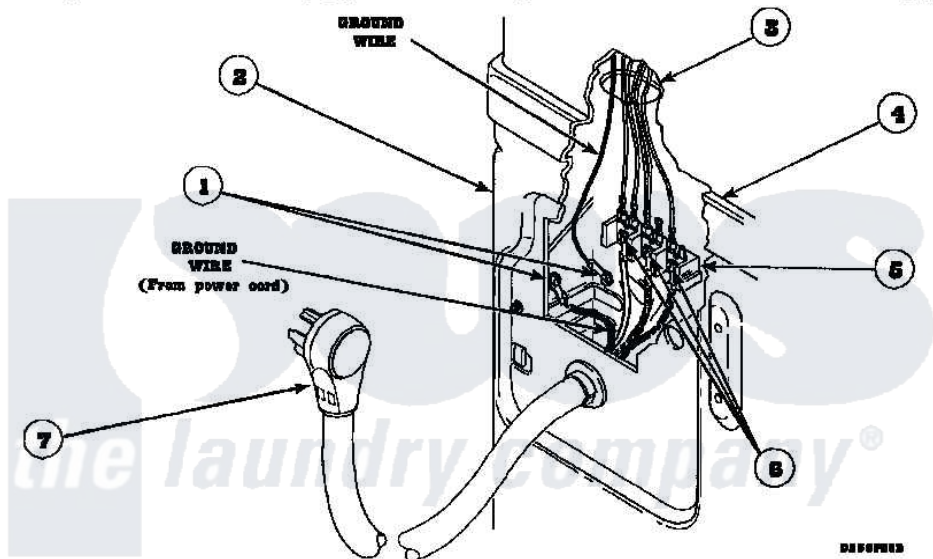

Amana LG8409W2 (BOM: PLG8409W2) 17 - POWER CORDS

Amana [Residential Amana LG8409W2 \(BOM: PLG8409W2\) Dryer Parts](#) Parts Diagram 17 - POWER CORDS
 Click on the part number to view part

| Item | Original Part Number | Replaced By | Status | Part Description |
|------|-----------------------|-------------------------|---------------|--------------------------------|
| 1 | 20530 | | | Screw, 10-24 x 3/8 Hex |
| 2 | 500001P | | Not Available | (ADD LETTER BEFORE "P" IN PART |
| 3 | 500343 | | Not Available | PANEL, BACK(HOME HOOD) |
| 4 | 500085P | | Not Available | (ADD LETTER L-L, W-W TO PART N |
| 6 | Y61199 | 3400094 | | Screw, 10-32 X 3/8 |