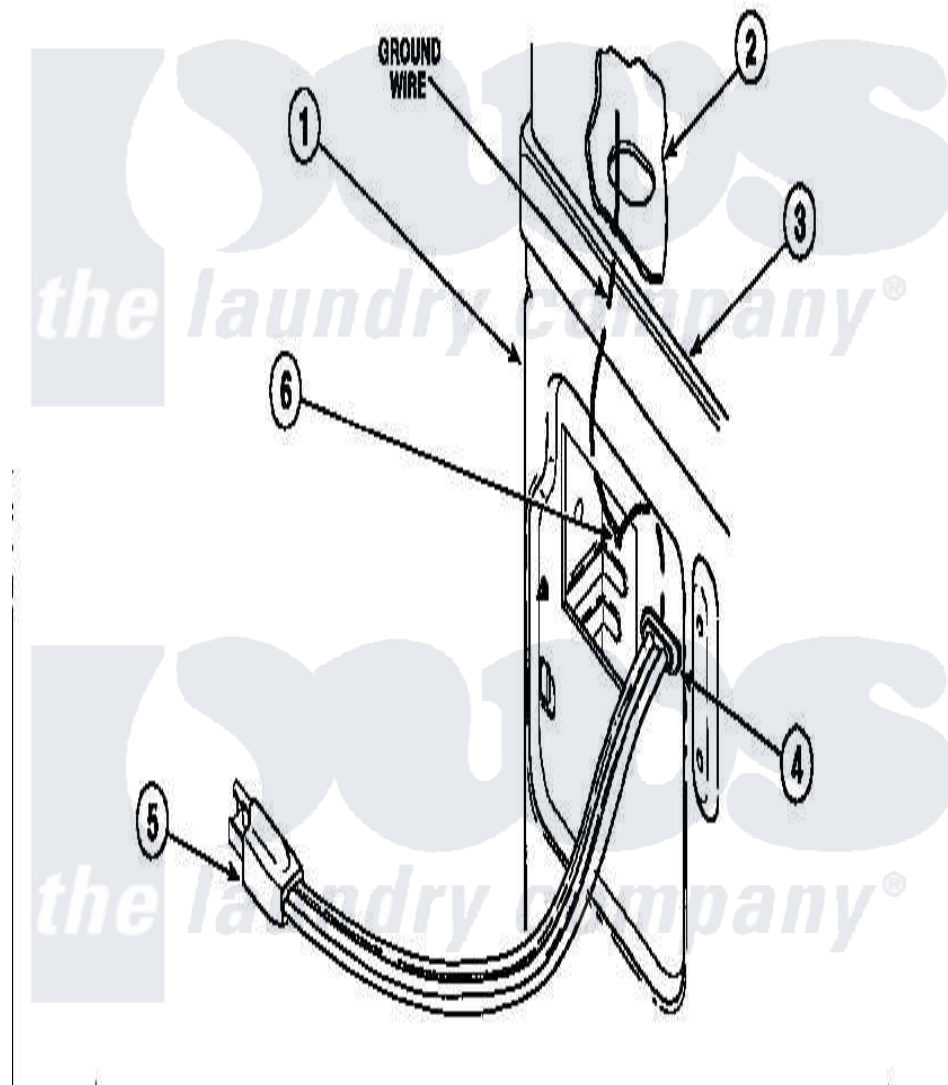

Amana LG8409W2 (BOM: PLG8409W2) 18 - POWER CORDS

Amana Residential Amana LG8409W2 (BOM: PLG8409W2) Dryer Parts Parts Diagram 18 - POWER CORDS
 Click on the part number to view part

Item	Original Part Number	Replaced By	Status	Part Description
1	500001P		Not Available	(ADD LETTER BEFORE "P" IN PART
2	500343		Not Available	PANEL, BACK(HOME HOOD)
3	500085P		Not Available	(ADD LETTER L-L, W-W TO PART N
4	21903	211881		Grommet, Cord Part Not Used- Gas Models Only
5	Y56222	27001142		Cord, Power
6	20530			Screw, 10-24 x 3/8 Hex