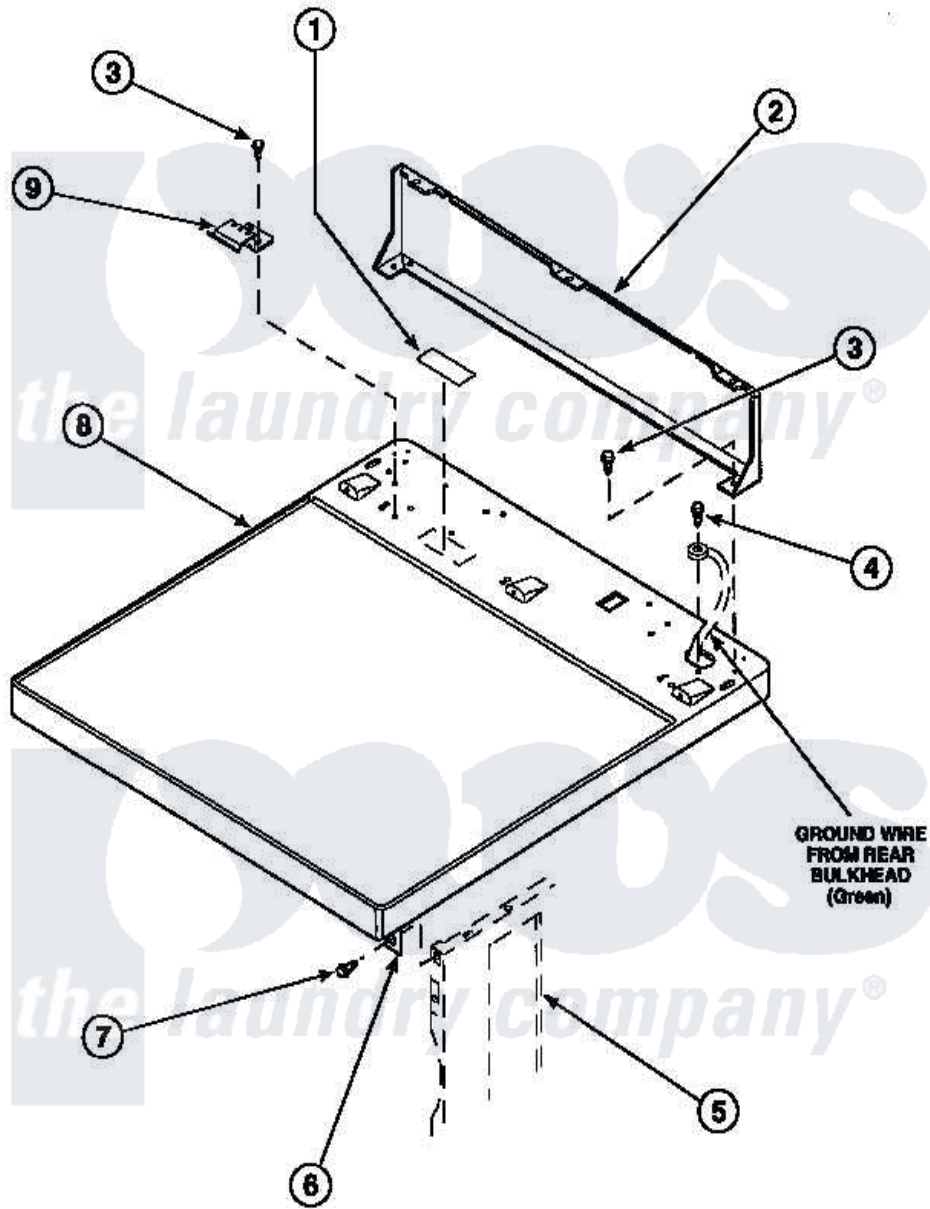

Amana LG8459L2 (BOM: PLG8459L2) 01 - CABINET TOP AND CONTROL HOOD REAR PANEL

Amana Residential Amana LG8459L2 (BOM: PLG8459L2) Dryer Parts Parts Diagram 01 - CABINET TOP AND CONTROL HOOD REAR PANEL
 Click on the part number to view part

Item	Original Part Number	Replaced By	Status	Part Description
1	24903		Not Available	STICKER,DISCONNECT POW
2	500343		Not Available	PANEL,BACK(HOME HOOD)
3	501086	90767		Screw, 8A X 3/8 HeX Washer Head Tapping
4	20530			Screw, 10-24 x 3/8 Hex
5	500001P		Not Available	(ADD LETTER BEFORE "P" IN PART
6	500084	40130801		Bracket, Top Mount
7	33562	27001200		Screw
8	500085P		Not Available	(ADD LETTER L-L, W-W TO PART N
9	501241	Y503876		Clip, Hold Down