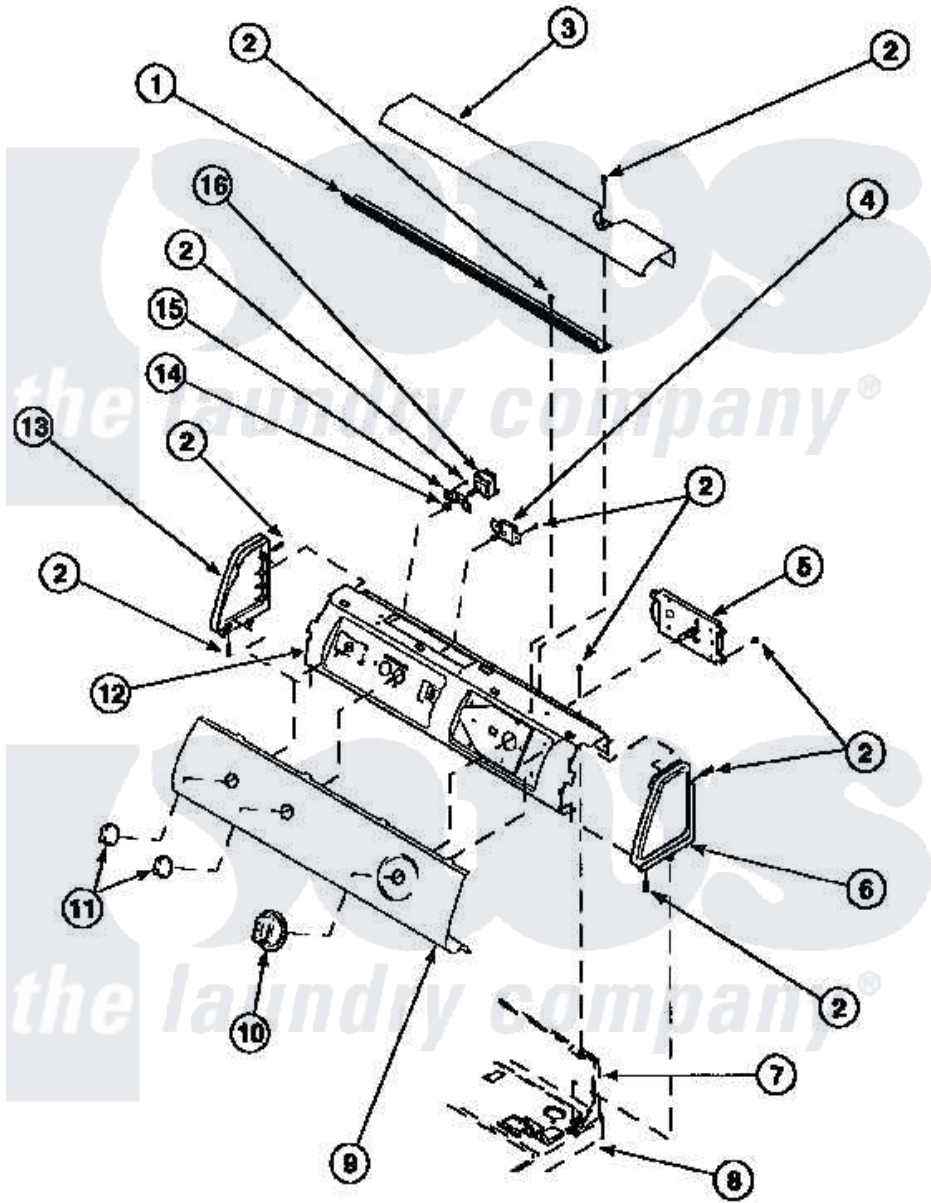

Amana LG8459L2 (BOM: PLG8459L2) 05 - GRAPHIC PANEL, CONTROL HOOD AND CONTROLS

Amana Residential Amana LG8459L2 (BOM: PLG8459L2) Dryer Parts Parts Diagram 05 - GRAPHIC PANEL, CONTROL HOOD AND CONTROLS

[Click on the part number to view part](#)

Item	Original Part Number	Replaced By	Status	Part Description
1	500305		Not Available	DIFFUSER W/OUT HOLE
2	501086	90767		Screw, 8A X 3/8 HeX Washer Head Tapping
3	500303		Not Available	COVER, TOP
4	500823			Signal, Rotary
5	502967	502967P		Timer 5 Cycle Package
6	34817		Not Available	END CAP(RIGHT)
7	500343		Not Available	PANEL,BACK(HOME HOOD)
8	500085P		Not Available	(ADD LETTER L-L, W-W TO PART N
9	502630		Not Available	GRAPHIC PANEL
"	502206		Not Available	GRAPHIC PANEL
10	502220		Not Available	KNOB, TIMER
11	36701		Not Available	KNOB, TEMP
12	500300		Not Available	BRACKET,CONTROL SUPPORT-MECH