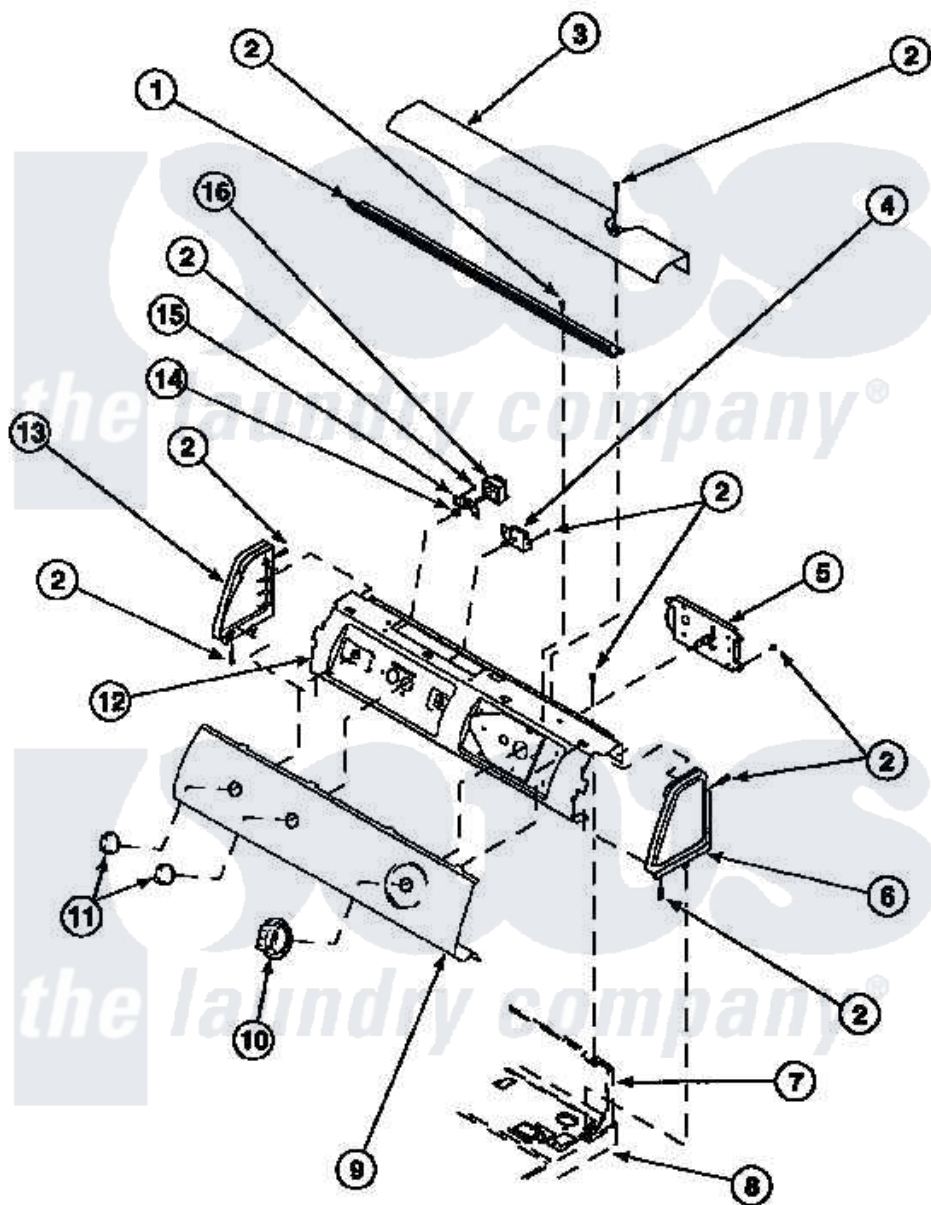

# Amana LG8459L2 (BOM: PLG8459L2) 06 - GRAPHIC PANEL, CONTROL HOOD AND CONTROLS

Amana Residential Amana LG8459L2 (BOM: PLG8459L2) Dryer Parts Parts Diagram 06 - GRAPHIC PANEL, CONTROL HOOD AND CONTROLS

[Click on the part number to view part](#)

Item	Original Part Number	Replaced By	Status	Part Description
1	500305		Not Available	DIFFUSER W/OUT HOLE
2	501086	<a href="#">90767</a>		Screw, 8A X 3/8 HeX Washer Head Tapping
3	500303		Not Available	COVER, TOP
4	<a href="#">500823</a>			Signal, Rotary
5	502967	<a href="#">502967P</a>		Timer 5 Cycle Package
"	501881		Not Available	TIMER
6	34817		Not Available	END CAP(RIGHT)
7	500343		Not Available	PANEL,BACK(HOME HOOD)
8	500085P		Not Available	(ADD LETTER L-L, W-W TO PART N
9	502210		Not Available	GRAPHIC PANEL
10	502220		Not Available	KNOB, TIMER
11	36701		Not Available	KNOB, TEMP
12	500300		Not Available	BRACKET,CONTROL SUPPORT-MECH