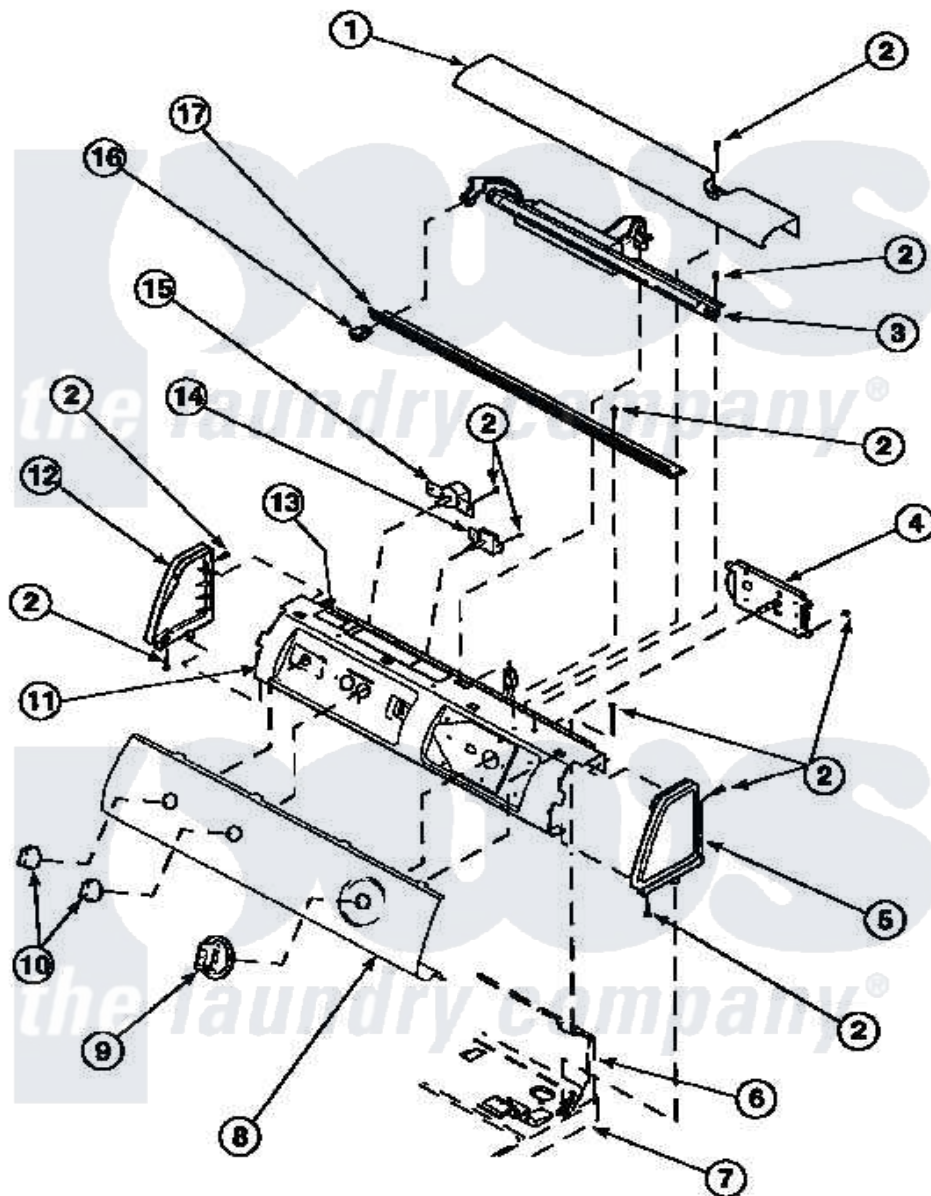

# Amana LG8459L2 (BOM: PLG8459L2) 08 - GRAPHIC PANEL, CONTROL HOOD AND CONTROLS

Amana Residential Amana LG8459L2 (BOM: PLG8459L2) Dryer Parts Parts Diagram 08 - GRAPHIC PANEL, CONTROL HOOD AND CONTROLS

[Click on the part number to view part](#)

Item	Original Part Number	Replaced By	Status	Part Description
1	500303		Not Available	COVER, TOP
2	501086	<a href="#">90767</a>		Screw, 8A X 3/8 HeX Washer Head Tapping
4	502967	<a href="#">502967P</a>		Timer 5 Cycle Package
5	34817		Not Available	END CAP(RIGHT)
6	500343		Not Available	PANEL, BACK(HOME HOOD)
7	500085P		Not Available	(ADD LETTER L-L, W-W TO PART N
9	502220		Not Available	KNOB, TIMER
10	36701		Not Available	KNOB, TEMP
11	500300		Not Available	BRACKET, CONTROL SUPPORT-MECH
12	34818		Not Available	END CAP(LEFT)
13	24903		Not Available	STICKER, DISCONNECT POW
14	<a href="#">500823</a>			Signal, Rotary