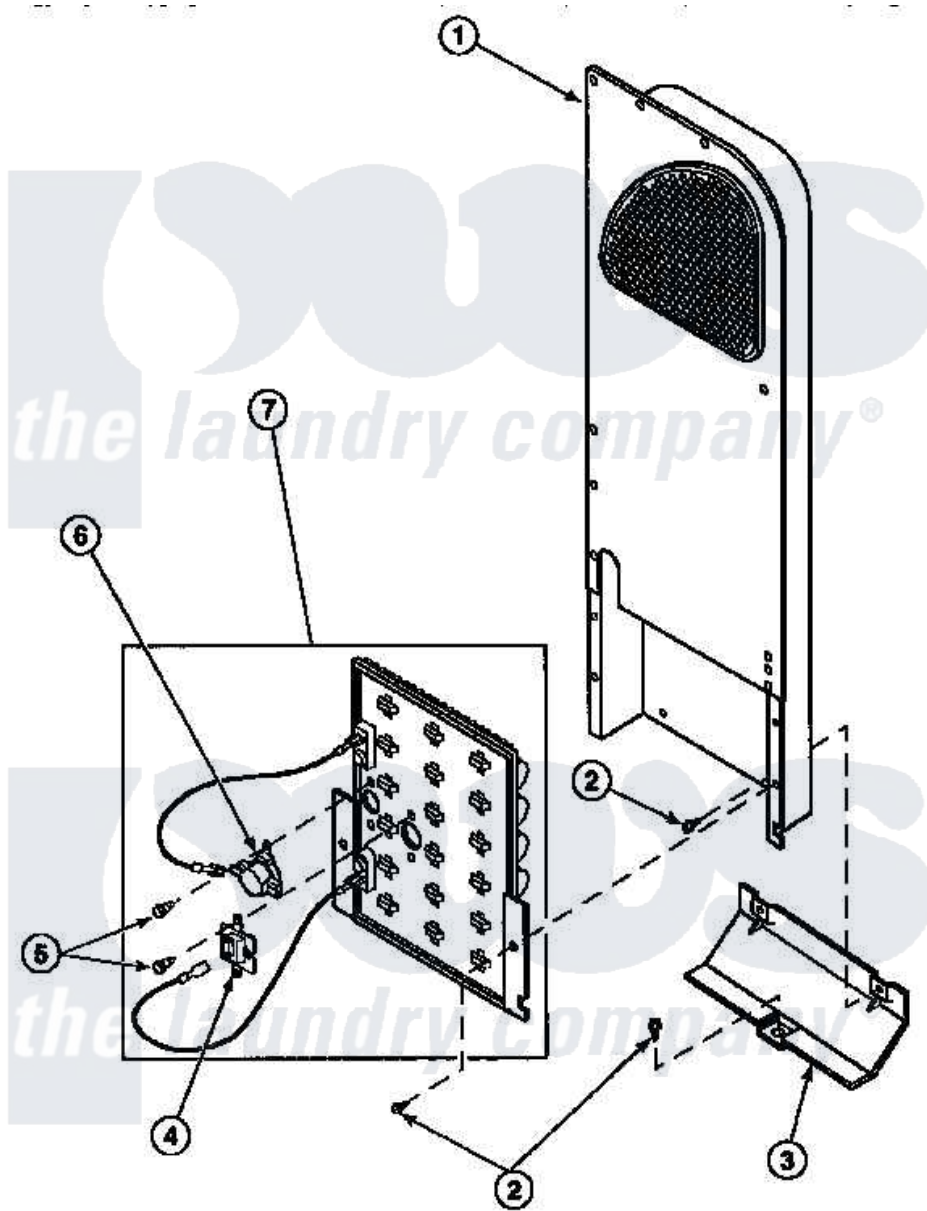

**Amana LG8459L2 (BOM: PLG8459L2) 10 - HEATER BOX ASSY
ORIGINALLY ON ELEC DRYER**

Amana Residential Amana LG8459L2 (BOM: PLG8459L2) Dryer Parts Parts Diagram 10 - HEATER BOX ASSY
ORIGINALLY ON ELEC DRYER
Click on the part number to view part

Item	Original Part Number	Replaced By	Status	Part Description
1	500179P	503605		Assembly, Heater Duct
2	501668	503688		Screw, 10B-16 X .34 I
3	60952		Not Available	SHIELD,HEAT DUCT
5	23222	3177991		Screw