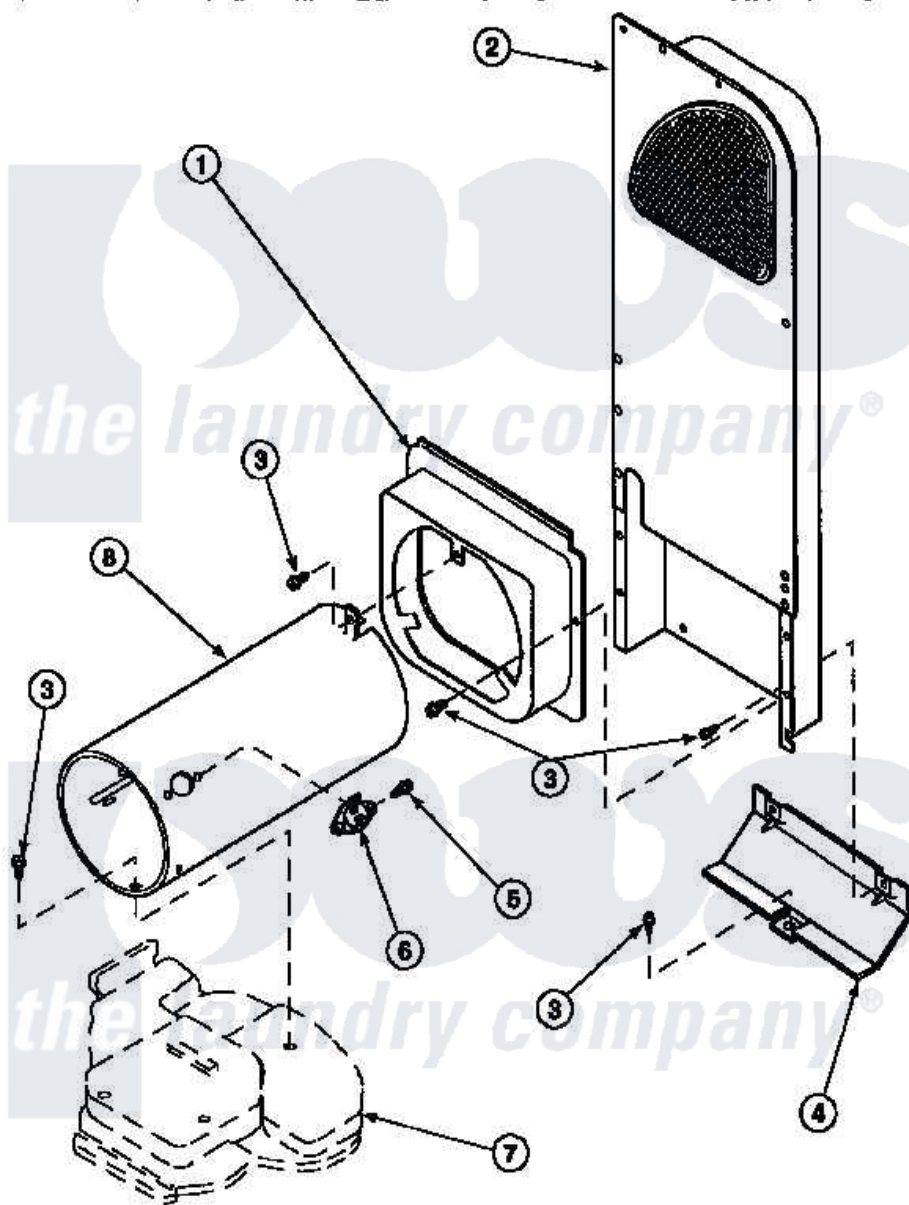

**Amana LG8459L2 (BOM: PLG8459L2) 11 - HEATER BOX ASSY
ORIGINALLY ON GAS DRYER**

Amana Residential Amana LG8459L2 (BOM: PLG8459L2) Dryer Parts Parts Diagram 11 - HEATER BOX ASSY
ORIGINALLY ON GAS DRYER
Click on the part number to view part

Item	Original Part Number	Replaced By	Status	Part Description
1	500122	510101		Shroud Heat Duct
2	500179P	503605		Assembly, Heater Duct
3	501668	503688		Screw, 10B-16 X .34 I
4	60952		Not Available	SHIELD,HEAT DUCT
5	51782		Not Available	SCREW, 6B-20X5/16
6	Y61886			Thermostat, Limit-Blk
7	500070			Base, Dryer
8	61974		Not Available	BURNER HOUSING