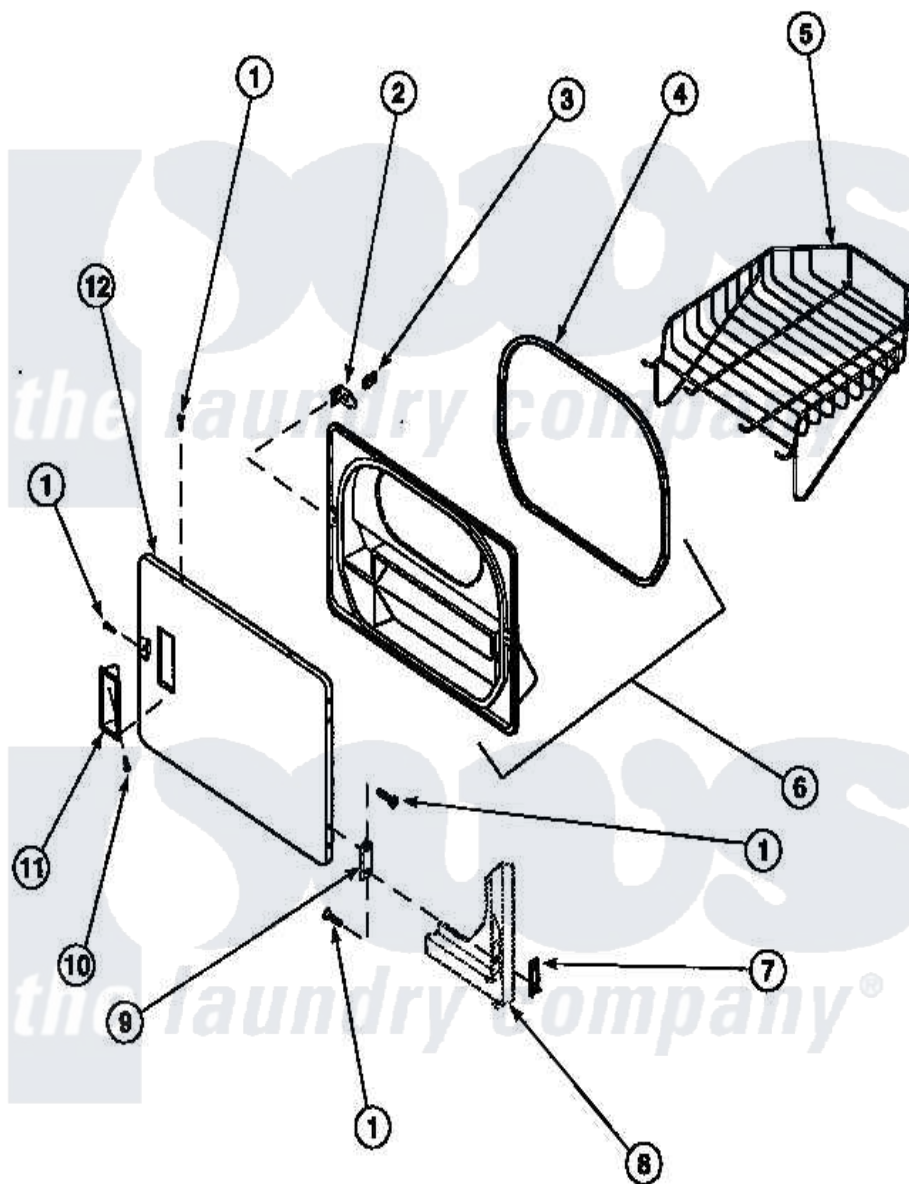

Amana LG8459L2 (BOM: PLG8459L2) 13 - LOADING DOOR WITH DRYING RACK

Amana Residential Amana LG8459L2 (BOM: PLG8459L2) Dryer Parts Parts Diagram 13 - LOADING DOOR WITH DRYING RACK

Click on the part number to view part

Item	Original Part Number	Replaced By	Status	Part Description
1	500226			Screw, 8b-16 x 5/8 Tap
2	500223	40116201		Bracket, Door Strike
3	500039	510181		Strike Doormetal
4	500200		Not Available	SEAL,DOOR
5	501295P		Not Available	RACK, DRYING
6	500199		Not Available	ASSY,LINER & SEAL
7	500236			Clip, Door Hinge Mount
9	500041	Y503676		Hinge, Door And Top
10	500297	8281236		Screw
11	500042		Not Available	DOOR PULL