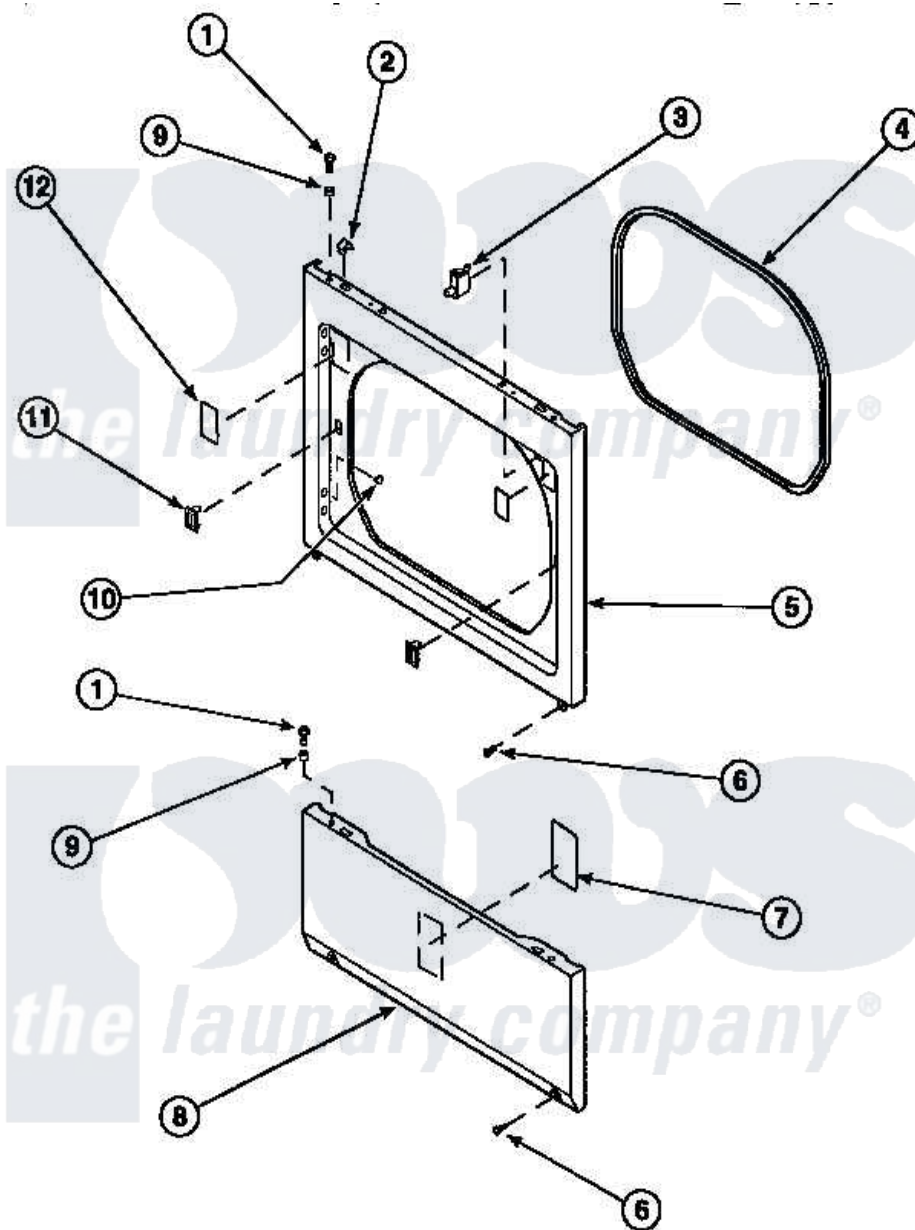

Amana LG8459L2 (BOM: PLG8459L2) 14 - LOWER ACCESS PANEL, FRONT PANEL AND SEAL

Amana Residential Amana LG8459L2 (BOM: PLG8459L2) Dryer Parts Parts Diagram 14 - LOWER ACCESS PANEL, FRONT PANEL AND SEAL
 Click on the part number to view part

Item	Original Part Number	Replaced By	Status	Part Description
1	32671	Y014874		Screw, Idler Arm And Sleeve
2	56080	22001650		Fastener, Spring
3	Y62872	W10169313		Switch-Dor
4	500034			Seal, Front Panel
6	33562	27001200		Screw
7	500670		Not Available	STICKER NG OR MIXED GA
9	56079	505187		Locator, Panel
10	500227	505295		Screw, No.8ab-16 x 3/4 PH
11	54660	LA-1003		Door Catch Kit
12	500281		Not Available	STICKER