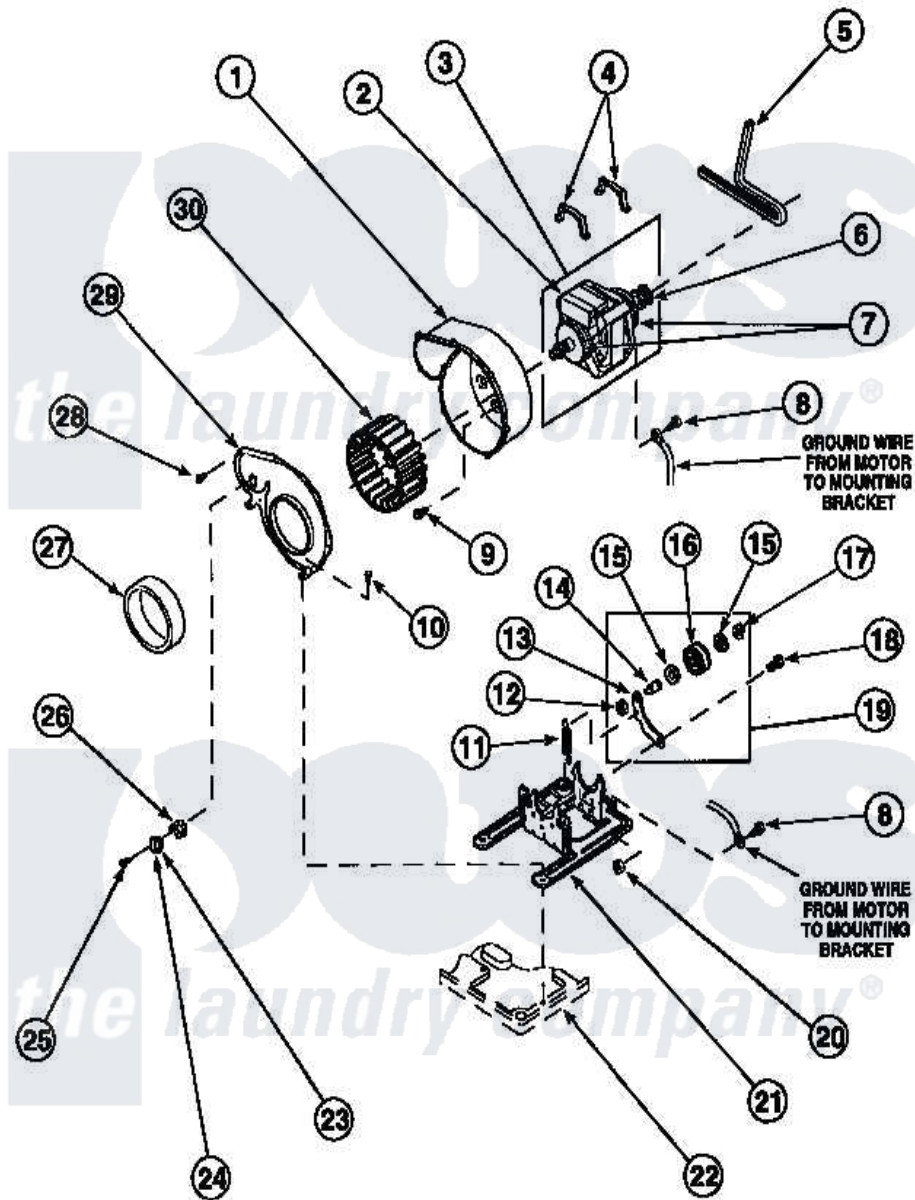

# Amana LG8459L2 (BOM: PLG8459L2) 15 - MOTOR, EXHAUST FAN AND BELT

Amana Residential Amana LG8459L2 (BOM: PLG8459L2) Dryer Parts Parts Diagram 15 - MOTOR, EXHAUST FAN AND BELT

Click on the part number to view part

Item	Original Part Number	Replaced By	Status	Part Description
1	<a href="#">56020</a>			Housing, Blower
2	501218		Not Available	MOTOR SWITCH (DOES NOT INCLUDE THERMAL PROT
3	501211	<a href="#">2200376</a>		Motor
4	Y58047	<a href="#">660658</a>		Clamp, Motor Mounting 343481 685441
5	59174	<a href="#">40111201</a>		Belt, Cylinder
6	<a href="#">500011</a>			Pulley, Motor
7	<a href="#">590P3</a>			Motor Hub Ring Kit
8	<a href="#">20530</a>			Screw, 10-24 x 3/8 Hex
9	Y31645	<a href="#">27001200</a>		Screw
10	33562	<a href="#">27001200</a>		Screw
11	<a href="#">56076</a>			Spring, Idler
12	56156	<a href="#">358160</a>		Nut
13	500910	<a href="#">37001144</a>		Assembly- Idler

14	<a href="#">56461</a>		Shaft
15	<a href="#">52549</a>		Washer, 501 ID X3/4 Odx
16	<a href="#">Y54414</a>		Assembly, Wheel And Bearing
17	<a href="#">23748</a>		Ring, Retaining
18	<a href="#">500824</a>		Screw, 1/4-20 Unc Hex
19	500269	<a href="#">37001287</a>	Assembly, Idler Lever/Shaft/Pulley
20	52566	<a href="#">27001225</a>	Nut, Jam Mid Lock 1/4-20
21	500822	<a href="#">503613</a>	Mount, Motor
22	<a href="#">500070</a>		Base, Dryer
24	<a href="#">503551</a>		Thermostat, Cycling
"	<a href="#">Y61372</a>		Thermostat
25	23222	<a href="#">3177991</a>	Screw
"	Y33561	<a href="#">489464</a>	Screw
26	61401	<a href="#">61623</a>	Thermostat, Heater-BR
27	<a href="#">500313</a>		Seal, Blower Housing
28	<a href="#">31260</a>		Screw, No.8 X 3/8 Ind H
29	500078	<a href="#">511969P</a>	Kit Blower Housing And Cover
30	56000	<a href="#">510139P</a>	Assembly Blower Fan Package