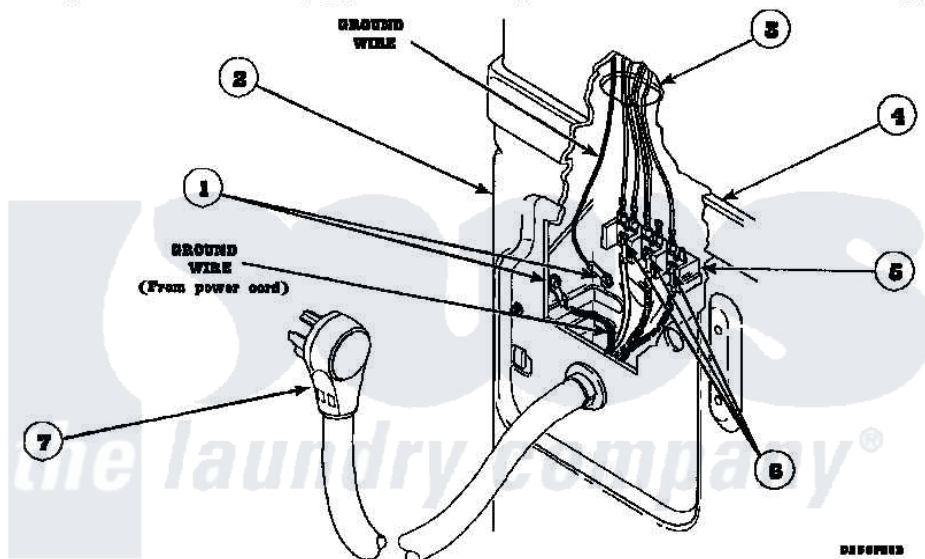

Amana LG8459L2 (BOM: PLG8459L2) 17 - POWER CORDS

Amana [Residential Amana LG8459L2 \(BOM: PLG8459L2\) Dryer Parts](#) Parts Diagram 17 - POWER CORDS
 Click on the part number to view part

Item	Original Part Number	Replaced By	Status	Part Description
1	20530			Screw, 10-24 x 3/8 Hex
2	500001P		Not Available	(ADD LETTER BEFORE "P" IN PART
3	500343		Not Available	PANEL, BACK(HOME HOOD)
4	500085P		Not Available	(ADD LETTER L-L, W-W TO PART N
6	Y61199	3400094		Screw, 10-32 X 3/8