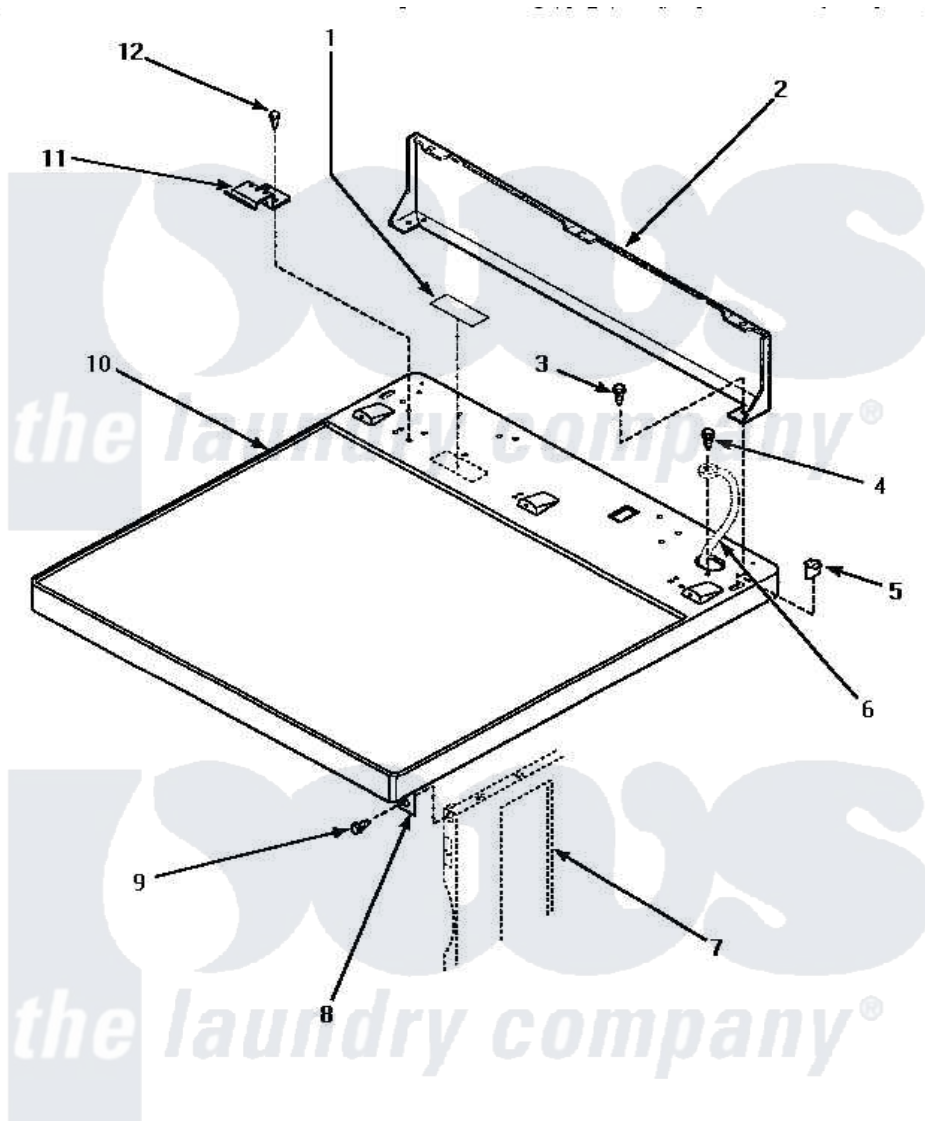

Amana LG8459W (BOM: PLG8459W) 02 - CABINET TOP & CONTROL HOOD REAR PANEL

CABINET TOP AND CONTROL HOOD REAR PANEL

Amana [Residential Amana LG8459W \(BOM: PLG8459W\) Dryer Parts](#) Parts Diagram 02 - CABINET TOP & CONTROL HOOD REAR PANEL

[Click on the part number to view part](#)

Item	Original Part Number	Replaced By	Status	Part Description
1	24903		Not Available	STICKER,DISCONNECT POW
2	500343		Not Available	PANEL,BACK(HOME HOOD)
3	501086	90767		Screw, 8A X 3/8 HeX Washer Head Tapping
4	20530			Screw, 10-24 x 3/8 Hex
5	501242		Not Available	CLIP,TUBULAR INSERT
6	Y00000000		Not Available	SEE NOTE GROUND WIRE FROM REAR BULKHEAD, GREEN
7	Y00000000		Not Available	SEE NOTE CABINET
8	500084	40130801		Bracket, Top Mount
9	33562	27001200		Screw
10	500085WP	37001027		Panel, Top
"	500085LP	510029LP		Kit Top Panel W/Hdw domestic
11	501241	Y503876		Clip, Hold Down