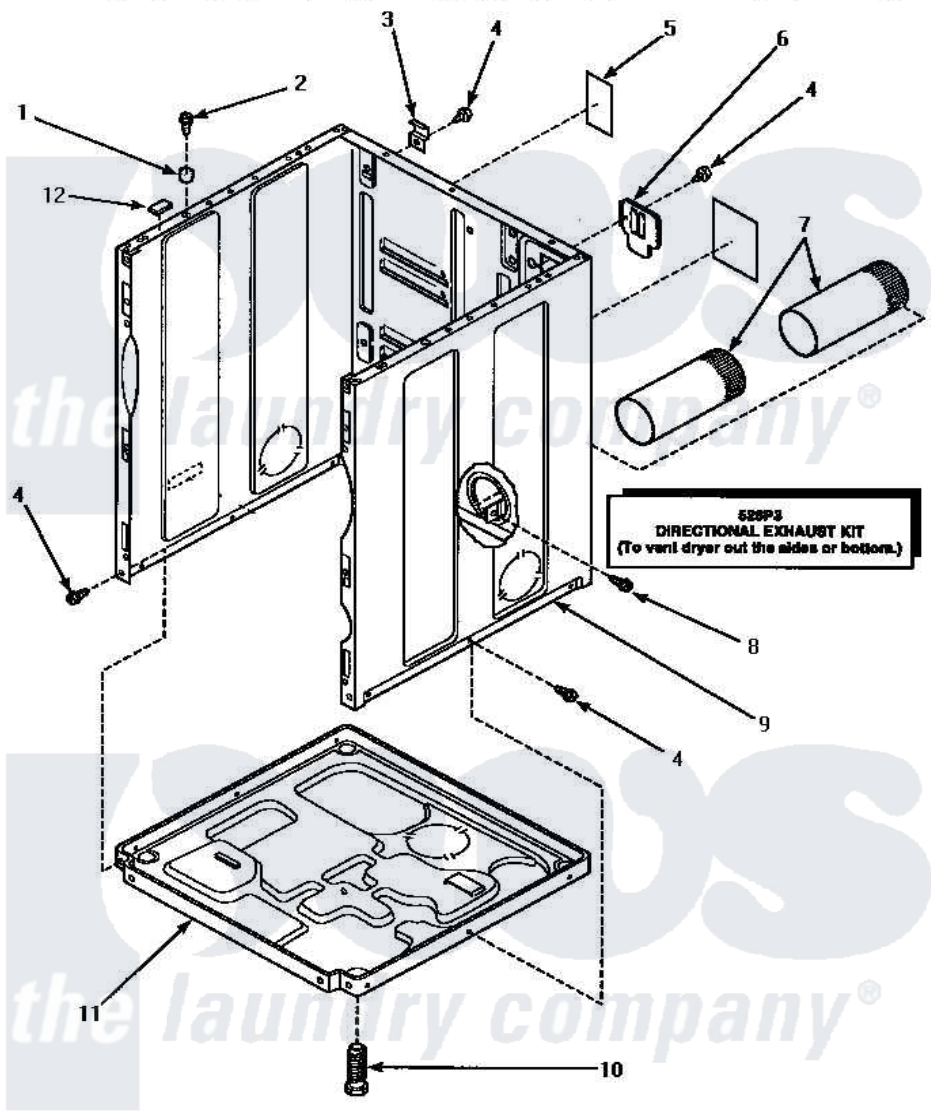

Amana LG8459W (BOM: PLG8459W) 03 - CABINET, EXHAUST DUCT & BASE

CABINET, EXHAUST DUCT AND BASE

Amana Residential Amana LG8459W (BOM: PLG8459W) Dryer Parts Parts Diagram 03 - CABINET, EXHAUST DUCT & BASE

[Click on the part number to view part](#)

Item	Original Part Number	Replaced By	Status	Part Description
1	56079	505187		Locator, Panel
2	32671	Y014874		Screw, Idler Arm And Sleeve
3	500003			Hinge, Top
4	33562	27001200		Screw
5	500670		Not Available	STICKER NG OR MIXED GA
6	500114	510903		Plate Access Panel
7	500064	505518		Duct, Exhaust
8	501668	503688		Screw, 10B-16 X .34 I
9	500001WP	37001284		Cabinet As Pack
"	500001HP		Not Available	ASSY, CABINET
"	500001LP	727P3L		Kit Dryer Panels
10	Y500101			Leg, Leveling
11	500070			Base, Dryer
12	Y56128			Pad, Bumper
NI	528P3			Directional Exhaust Kit