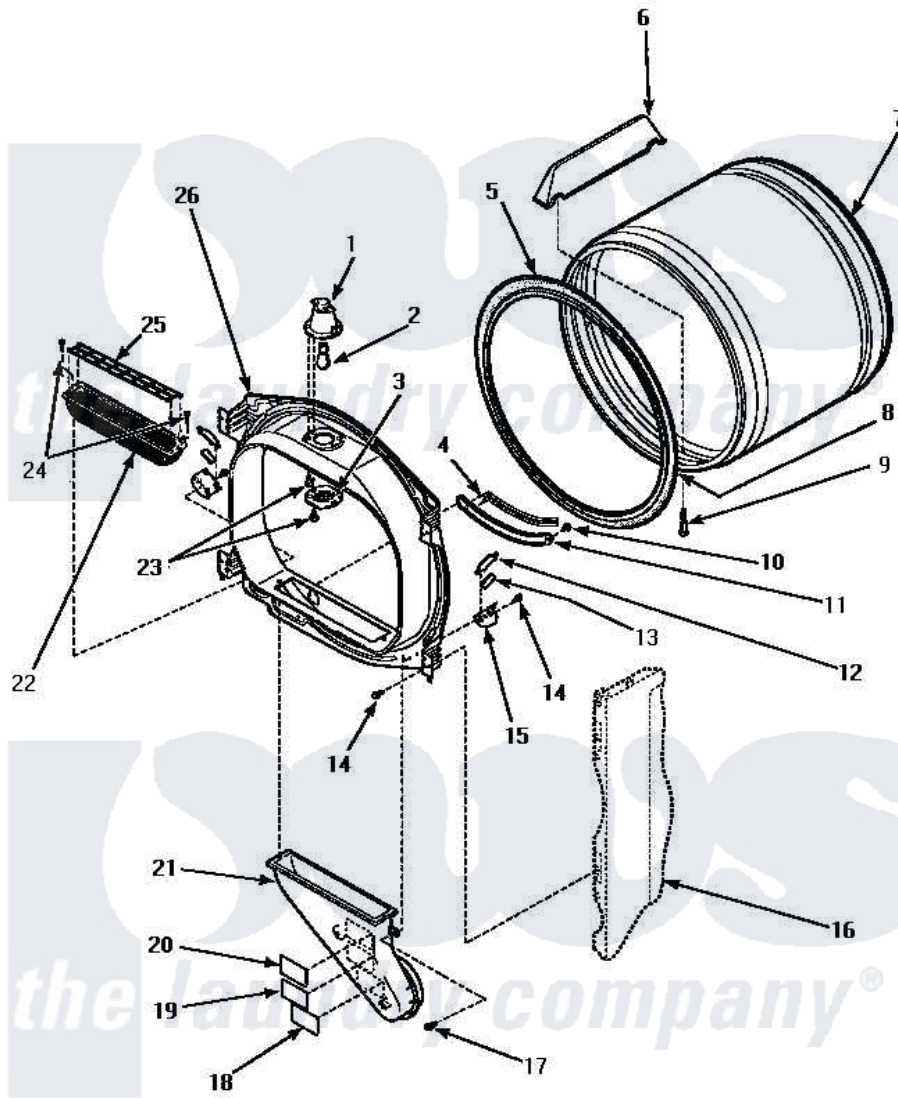

Amana LG8459W (BOM: PLG8459W) 04 - FR BLKHD, AIR DUCT, FELT SEAL & CYLINDER

FRONT BULKHEAD, AIR DUCT, FELT SEAL AND CYLINDER

Amana Residential Amana LG8459W (BOM: PLG8459W) Dryer Parts Parts Diagram 04 - FR BLKHD, AIR DUCT, FELT SEAL & CYLINDER

[Click on the part number to view part](#)

Item	Original Part Number	Replaced By	Status	Part Description
1	500153		Not Available	CYLINDER LIGHT HOUSING
2	Y60954	67001316		Bulb, Light
3	500094		Not Available	LENS,DRUM LIGHT
5	501801	37001132		Seal, Cylinder
6	500022	510102		Baffle- SH
7	500013WP		Not Available	ASSY,CYLINDER-HOME-
8	22506P	511637P		Adh Dow 737 Clr 3 Oz Tube
9	Y62588			Screw, 10BT-12 X 1 Tap
10	501668	503688		Screw, 10B-16 X .34 I
11	501246		Not Available	MOUNTING,MOISTURE SENSOR
12	Y501676	37001298		Glide- Dry
13	500121	510189		Pad Felt
14	501668	503688		Screw, 10B-16 X .34 I
15	501554	12002090		Bracket

16	Y0000000		Not Available	SEE NOTE CABINET
17	Y31645	27001200		Screw
18	56259		Not Available	STICKER
19	500049		Not Available	STICKER
20	500314		Not Available	LABEL, WARNING
21	500241		Not Available	DUCT, HEAT
22	502093	502140P		Filter, Lint Kit
"	502140P			Filter, Lint Kit
23	500248	M0211530		Screw-SM No.8-18 X 3/8"
24	500226			Screw, 8b-16 x 5/8 Tap
25	502092			Cover, Lint Filter
26	500016W			Assembly, Bulkhead Front Complete