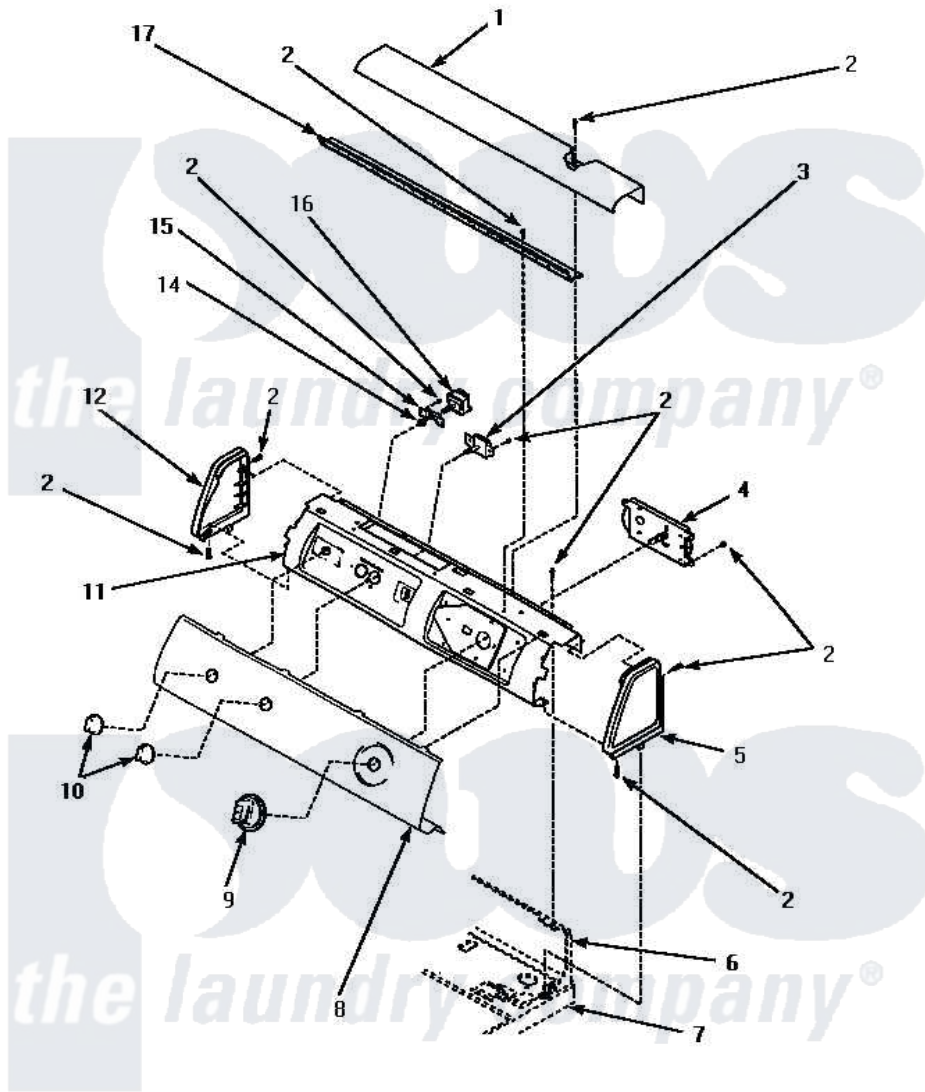

Amana LG8459W (BOM: PLG8459W) 06 - GRAPHIC PANEL, CONTROL HOOD & CONTROLS

GRAPHIC PANEL, CONTROL HOOD AND CONTROLS

Amana [Residential Amana LG8459W \(BOM: PLG8459W\) Dryer Parts](#) Parts Diagram 06 - GRAPHIC PANEL, CONTROL HOOD & CONTROLS

[Click on the part number to view part](#)

Item	Original Part Number	Replaced By	Status	Part Description
"	NOTE:		Not Available	IF DRYER IS INSTALLED IN A MANUFACTURED (MOBILE) HOME, OR IF LOCAL CODES DO NOT PERMIT GROUNDING THROUGH THE NEUTRAL, THIS WIRE WILL NOT BE CONNECTED TO THE DR
1	500303W			Cover, Top
2	501086	90767		Screw, 8A X 3/8 HeX Washer Head Tapping
3	500823			Signal, Rotary
4	59421	502967P		Timer 5 Cycle Package
5	34817W		Not Available	PANEL,END-RH
6	Y00000000		Not Available	SEE NOTE CONTROL HOOD REAR PANEL
7	Y00000000		Not Available	SEE NOTE CABINET TOP
8	501980W		Not Available	PANEL, GRAPHICS

9	500775W	502220W	Knob, Timer
10	35330W	36701W	Knob
11	500300		Not Available BRACKET,CONTROL SUPPORT-MECH
12	34818W		Not Available PANEL,END-LH
14	57584		Not Available NUT
15	59704		Bracket, Switch Mount
16	Y61511		Not Available SWITCH,FABRIC SELECTOR
17	500305		Not Available DIFFUSER W/OUT HOLE