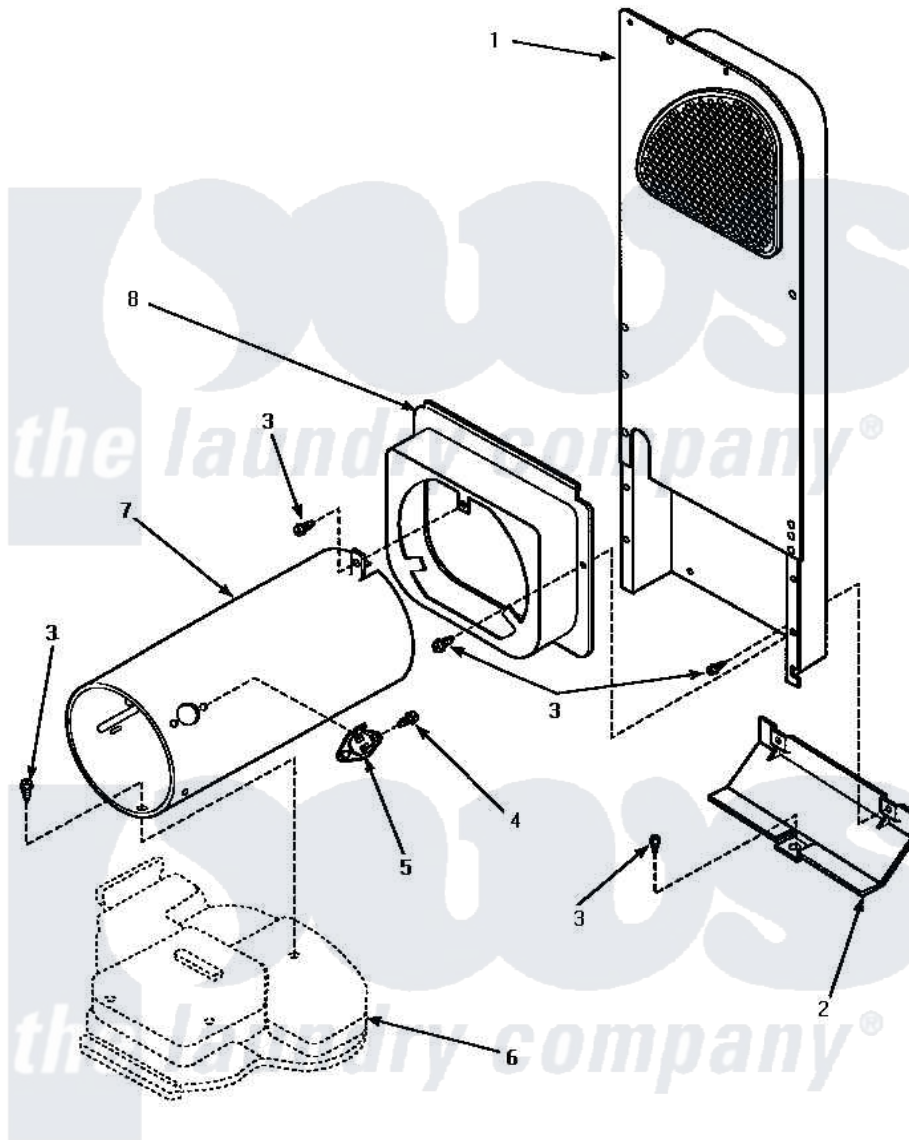

# Amana LG8459W (BOM: PLG8459W) 07 - HEATER BOX ASSY (ORIGINAL)

## HEATER BOX ASSEMBLY ORIGINALLY ON DRYER (Gas Model Dryers)

Amana [Residential Amana LG8459W \(BOM: PLG8459W\) Dryer Parts](#) Parts Diagram 07 - HEATER BOX ASSY  
(ORIGINAL)

[Click on the part number to view part](#)