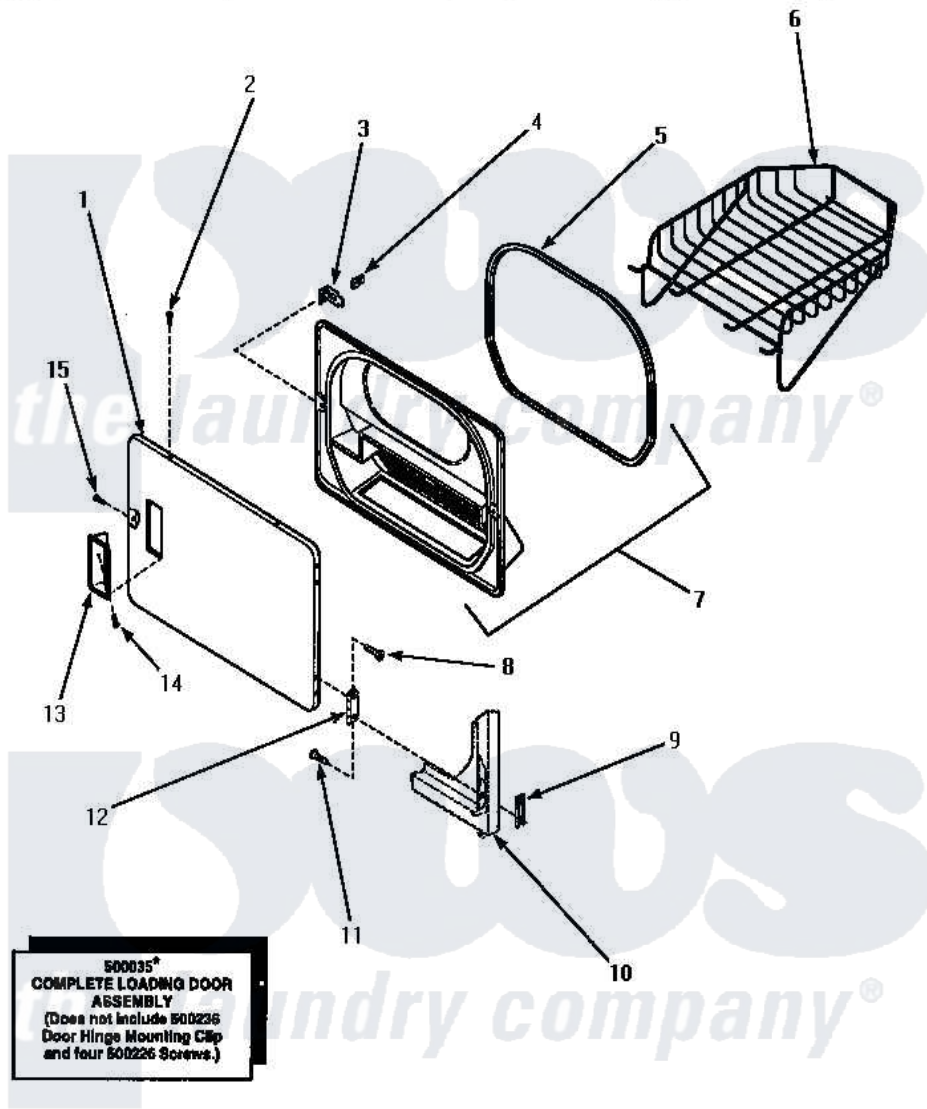

# Amana LG8459W (BOM: PLG8459W) 09 - LOADING DOOR WITH DRYING RACK

## LOADING DOOR WITH DRYING RACK

Amana [Residential Amana LG8459W \(BOM: PLG8459W\) Dryer Parts](#) Parts Diagram 09 - LOADING DOOR WITH DRYING RACK

[Click on the part number to view part](#)

Item	Original Part Number	Replaced By	Status	Part Description
1	<a href="#">500040L</a>			Assembly, Door-Home
"	<a href="#">500040W</a>			Assembly, Door-Home
2	<a href="#">500226</a>			Screw, 8b-16 x 5/8 Tap
3	500223	<a href="#">40116201</a>		Bracket, Door Strike
4	500039	<a href="#">510181</a>		Strike Doormetal
5	500200		Not Available	SEAL,DOOR
6	501295P		Not Available	RACK, DRYING
7	500199		Not Available	ASSY,LINER & SEAL
8	<a href="#">500226</a>			Screw, 8b-16 x 5/8 Tap
9	<a href="#">500236</a>			Clip, Door Hinge Mount
10	Y00000000		Not Available	SEE NOTE FRONT PANEL
11	<a href="#">500226</a>			Screw, 8b-16 x 5/8 Tap
12	500041	<a href="#">Y503676</a>		Hinge, Door And Top
13	500042L		Not Available	PULL,DOOR
"	500042W		Not Available	PULL,DOOR

14	500297	<a href="#">8281236</a>	Screw
15	<a href="#">500226</a>		Screw, 8b-16 x 5/8 Tap
NI	500035W	Not Available	ASSY,DOOR-HOME
"	500035L	Not Available	ASSY,DOOR-HOME