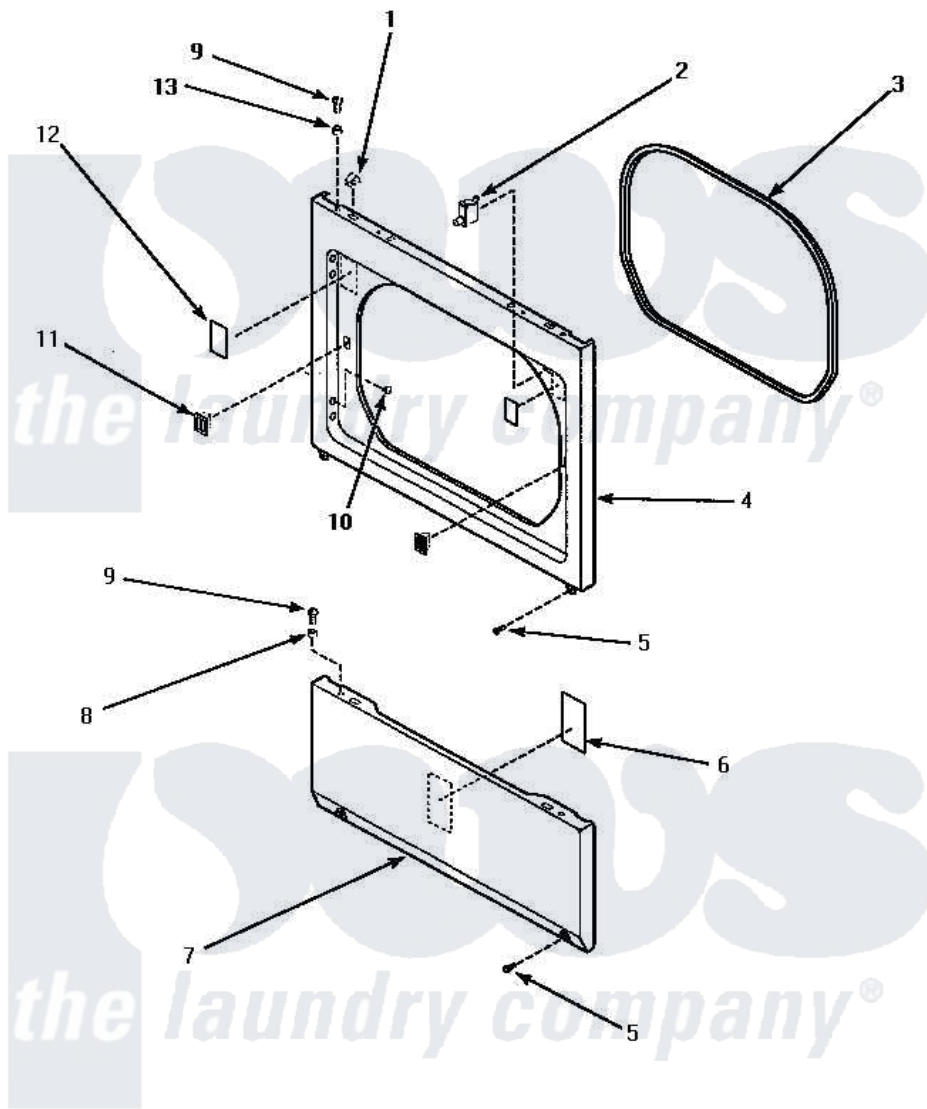

Amana LG8459W (BOM: PLG8459W) 10 - LOWER ACCESS PANEL, FRONT PANEL & SEAL

LOWER ACCESS PANEL, FRONT PANEL AND SEAL

Amana [Residential Amana LG8459W \(BOM: PLG8459W\) Dryer Parts](#) Parts Diagram 10 - LOWER ACCESS PANEL, FRONT PANEL & SEAL

[Click on the part number to view part](#)

Item	Original Part Number	Replaced By	Status	Part Description
1	28835	22001650		Fastener, Spring
2	Y62872	W10169313		Switch-Dor
3	500034			Seal, Front Panel
4	500033W		Not Available	PANEL, FRONT
"	500033H		Not Available	PANEL,FRONT
"	500033L			Panel, Front
5	33562	27001200		Screw
6	500670		Not Available	STICKER NG OR MIXED GA
7	500044L		Not Available	PANEL, ACCESS (ALMOND)
"	500044H		Not Available	PANEL,ACCESS
"	500044W	40045301WP		Panel, Access
8	56079	505187		Locator, Panel
9	32671	Y014874		Screw, Idler Arm And Sleeve
10	500227	505295		Screw, No.8ab-16 x 3/4 PH
11	54660	LA-1003		Door Catch Kit