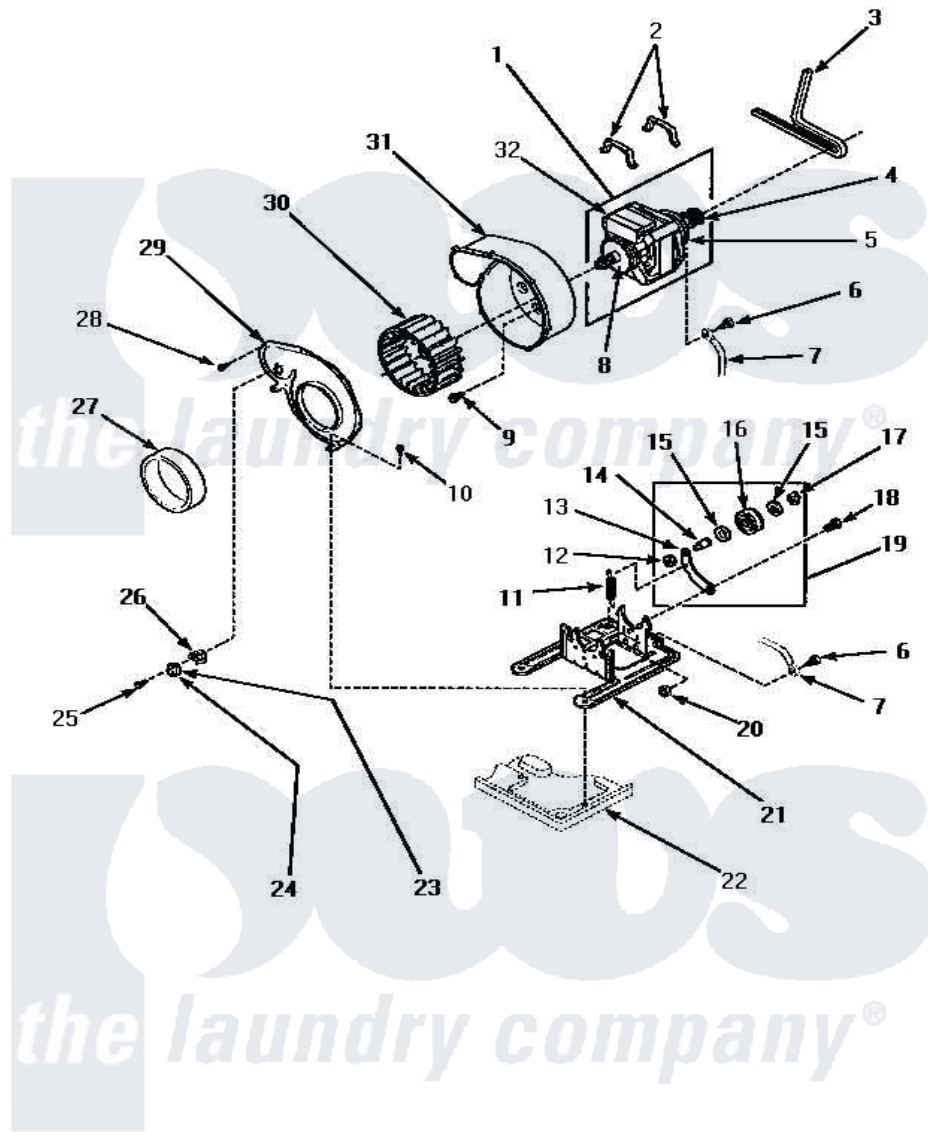

Amana LG8459W (BOM: PLG8459W) 11 - MOTOR, EXHAUST FAN & BELT

MOTOR, EXHAUST FAN AND BELT

Amana [Residential Amana LG8459W \(BOM: PLG8459W\) Dryer Parts](#) Parts Diagram 11 - MOTOR, EXHAUST FAN & BELT

[Click on the part number to view part](#)

Item	Original Part Number	Replaced By	Status	Part Description
1	501211	2200376		Motor
2	Y58047	660658		Clamp, Motor Mounting 343481 685441
3	59174	40111201		Belt, Cylinder
4	500011			Pulley, Motor
5	58044A		Not Available	MOUNT,MOTOR-LOCKING
6	20530			Screw, 10-24 x 3/8 Hex
7	Y00000000		Not Available	SEE NOTE GROUND WIRE FROM MOTOR TO MOUNTING BRACKET, GREEN
8	58044A		Not Available	MOUNT,MOTOR-LOCKING
9	Y31645	27001200		Screw
10	33562	27001200		Screw
11	56076			Spring, Idler
12	56156	358160		Nut
13	500910	37001144		Assembly- Idler

14	56461		Shaft
15	52549		Washer, 501 ID X3/4 Odx
16	Y54414		Assembly, Wheel And Bearing
17	23748		Ring, Retaining
18	500824		Screw, 1/4-20 Unc Hex
19	500269	37001287	Assembly, Idler Lever/Shaft/Pulley
20	52566	27001225	Nut, Jam Mid Lock 1/4-20
21	500822	503613	Mount, Motor
22	Y00000000		Not Available SEE NOTE BASE
24	Y61372		Thermostat
25	501086	90767	Screw, 8A X 3/8 HeX Washer Head Tapping
26	61401	61623	Thermostat, Heater-BR
27	500313		Seal, Blower Housing
28	31260		Screw, No.8 X 3/8 Ind H
29	500078	511969P	Kit Blower Housing And Cover
30	56000	510139P	Assembly Blower Fan Package
31	56020		Housing, Blower
32	501218		Not Available MOTOR SWITCH (DOES NOT INCLUDE THERMAL PROT