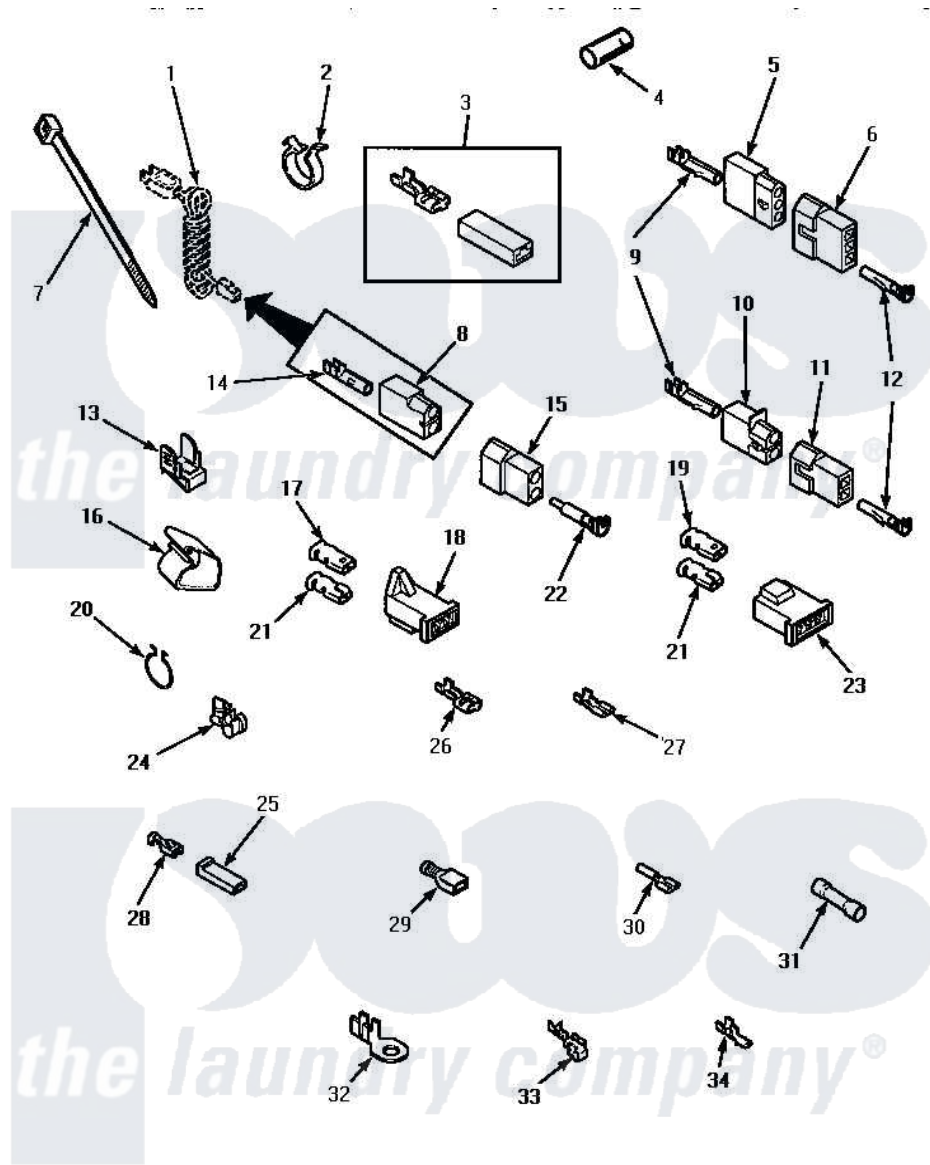

Amana LG8459W (BOM: PLG8459W) 14 - TERMINALS

TERMINALS

Amana Residential Amana LG8459W (BOM: PLG8459W) Dryer Parts Parts Diagram 14 - TERMINALS

[Click on the part number to view part](#)

Item	Original Part Number	Replaced By	Status	Part Description
1	Y00000000		Not Available	SEE NOTE POWER CORD
2	61510	504034		Clip, Wire
3	Y00237			Terminal-Female 1/4 ((1) 12 GAUGE Wire Or(2) 18 GA
4	Y21365	503670		Sleeve Insulator
5	23039	697780		Receptacle,
6	23040			Plug-3 Circuit
7	55881	M0321209		Tie-Electrical
8	56265			Receptacle, 2 Circuit
9	Y00117	5011-XX		093 Female Socket
10	56451			Receptacle, 2 Circuit
11	56448			Terminal Block Plug
12	Y00116			Terminal, Pin-Male
13	Y00161	B5733302		Clip, Ground
14	00130			Terminal, Pin-1/8 Femal
15	56266			Plug
16	35521		Not Available	CLIP,HARNESS HOLDER

17	Y00189		Terminal, Spade
18	58799		Connector-2 Circuit
19	Y00189		Terminal, Spade
20	51291		Clip, Wire
21	Y00190		Connector-Receptacle
22	Y00127		Terminal, Pin-1/8 Male
23	58800	Not Available	CONNECTOR-3 CIRCUIT (3 CIRCUIT CONNECTOR)
24	21903	211881	Grommet, Cord Part Not Used-Gas Models Only
25	90789		Connector
26	Y00119	Not Available	SPADE TERMINAL(18 GAUGE) (1/4 INCH-(1) 18 GAUGE WIRE)
"	Y00121	Not Available	SPADE TERMINAL(12 GAUGE) (1/4 INCH-(2) 18 GAUGE WIRES O
"	Y00245	M0320576	Terminal
27	00156	00156SRE	65br30/FI
"	Y00209		Spade Terminal (18 Gauge) (3/16 Inch-(2) 18 Gauge Wires-
"	Y00124		Spade Terminal (18 Gauge) (3/16 Inch-(1) 18 Gauge Wire-
28	Y00115		Lock In Spade Terminal (18 Gaug (1/4 Inch-(1) 18 Gauge Wire)
"	00122	Not Available	(1/4 INCH-(2) 18 GAUGE WIRES O
29	Y00165		Insulated Spade Terminal
"	Y00163	285432	Terminal
30	Y00214	Not Available	BARREL INSULATED SPADE(18 GAUG (1/4 INCH-18 GAUGE WIRE)
"	Y00215		Barrel Insulated Spade
31	30865		Butt Splice Connector
32	Y00111		Ring Terminal No.10 No.10 18 Gauge Wires Or
"	00110		No.10 18 Gauge Wire
33	Y00114		Spade Terminal
34	Y00139	Y00138	Male Tab Terminal 18 Gauge Wire)
"	Y00138		Male Tab Terminal 18 Gauge Wire)