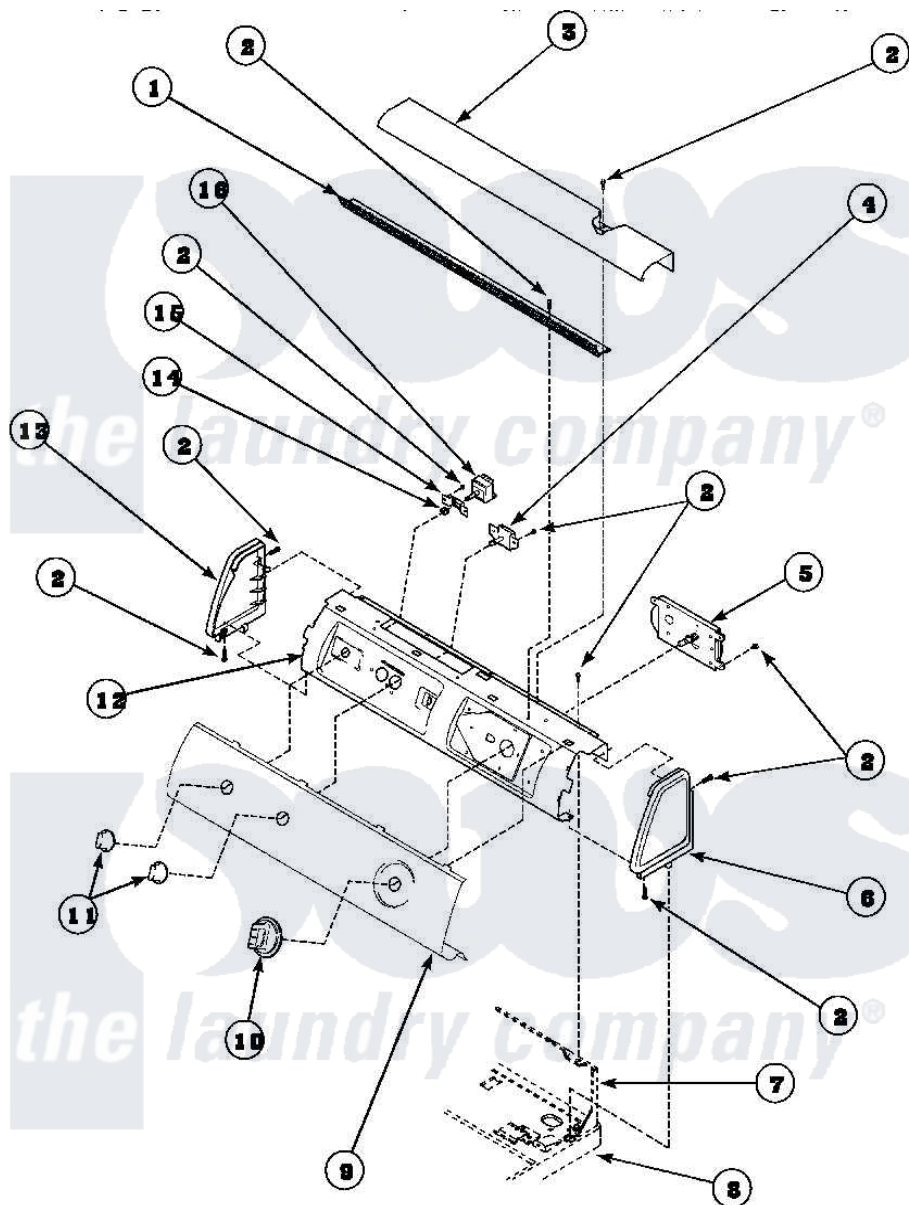

# Amana LG8469L2 (BOM: PLG8469L2) 05 - GRAPHIC PANEL, CONTROL HOOD AND CONTROLS

Amana Residential Amana LG8469L2 (BOM: PLG8469L2) Dryer Parts Parts Diagram 05 - GRAPHIC PANEL, CONTROL HOOD AND CONTROLS

[Click on the part number to view part](#)

Item	Original Part Number	Replaced By	Status	Part Description
1	500305		Not Available	DIFFUSER W/OUT HOLE
2	501086	<a href="#">90767</a>		Screw, 8A X 3/8 HeX Washer Head Tapping
3	500303		Not Available	COVER, TOP
4	<a href="#">500823</a>			Signal, Rotary
5	<a href="#">502963</a>			Timer, 3 Cycle
6	34817		Not Available	END CAP(RIGHT)
7	500343		Not Available	PANEL,BACK(HOME HOOD)
8	500085P		Not Available	(ADD LETTER L-L, W-W TO PART N
9	Y503255		Not Available	GRAPHIC PANEL
10	502220		Not Available	KNOB, TIMER
11	36701		Not Available	KNOB, TEMP
12	500300		Not Available	BRACKET,CONTROL SUPPORT-MECH
13	34818		Not Available	END CAP(LEFT)

14	57584	Not Available	NUT
15	<a href="#">59704</a>		Bracket, Switch Mount
16	Y61511	Not Available	SWITCH,FABRIC SELECTOR