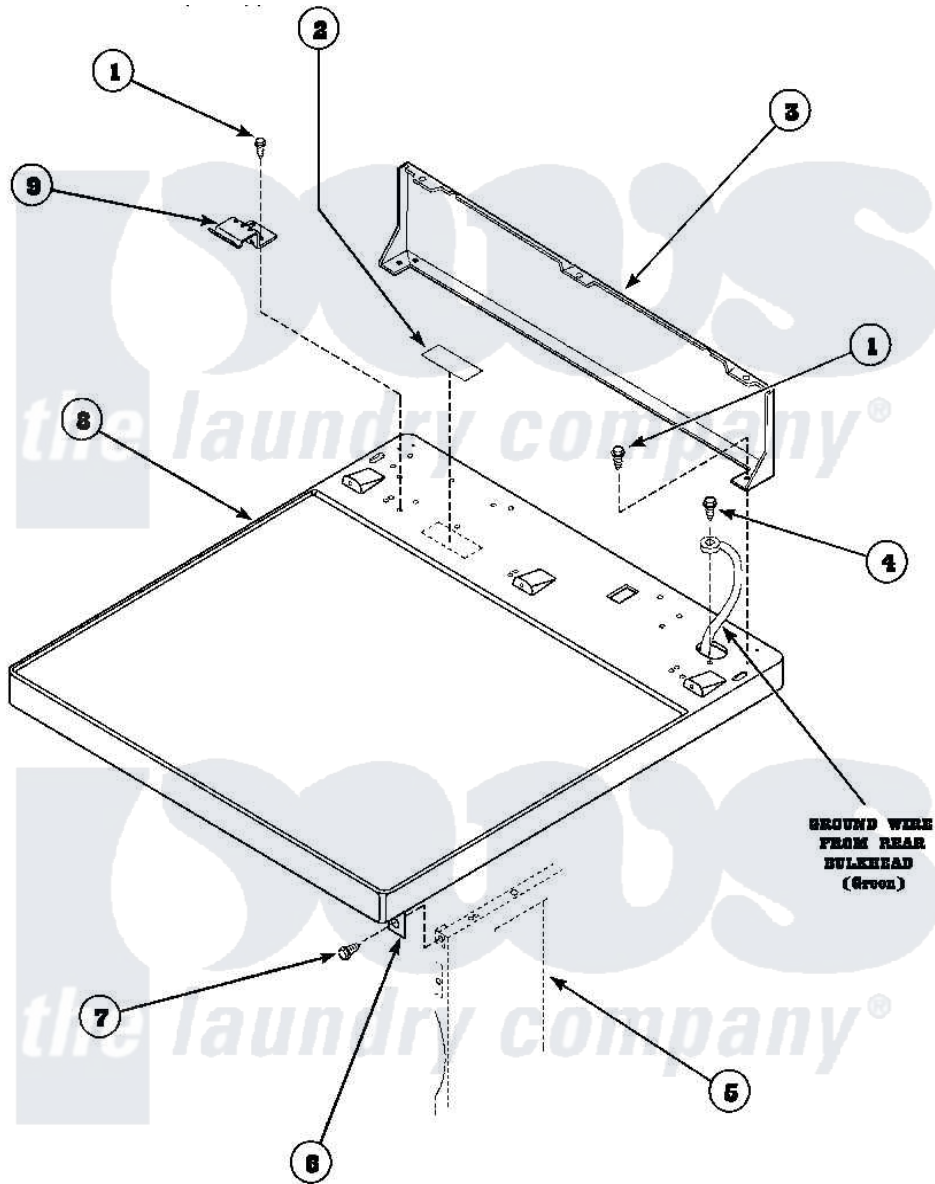

Amana LG8469W2 (BOM: PLG8469W2) 01 - CABINET TOP AND CONTROL HOOD REAR PANEL

Amana Residential Amana LG8469W2 (BOM: PLG8469W2) Dryer Parts Parts Diagram 01 - CABINET TOP AND CONTROL HOOD REAR PANEL
 Click on the part number to view part

Item	Original Part Number	Replaced By	Status	Part Description
1	501086	90767		Screw, 8A X 3/8 HeX Washer Head Tapping
2	24903		Not Available	STICKER,DISCONNECT POW
3	500343		Not Available	PANEL,BACK(HOME HOOD)
4	20530			Screw, 10-24 x 3/8 Hex
5	500001P		Not Available	(ADD LETTER BEFORE "P" IN PART
6	500084	40130801		Bracket, Top Mount
7	33562	27001200		Screw
8	500085P		Not Available	(ADD LETTER L-L, W-W TO PART N
9	501241	Y503876		Clip, Hold Down