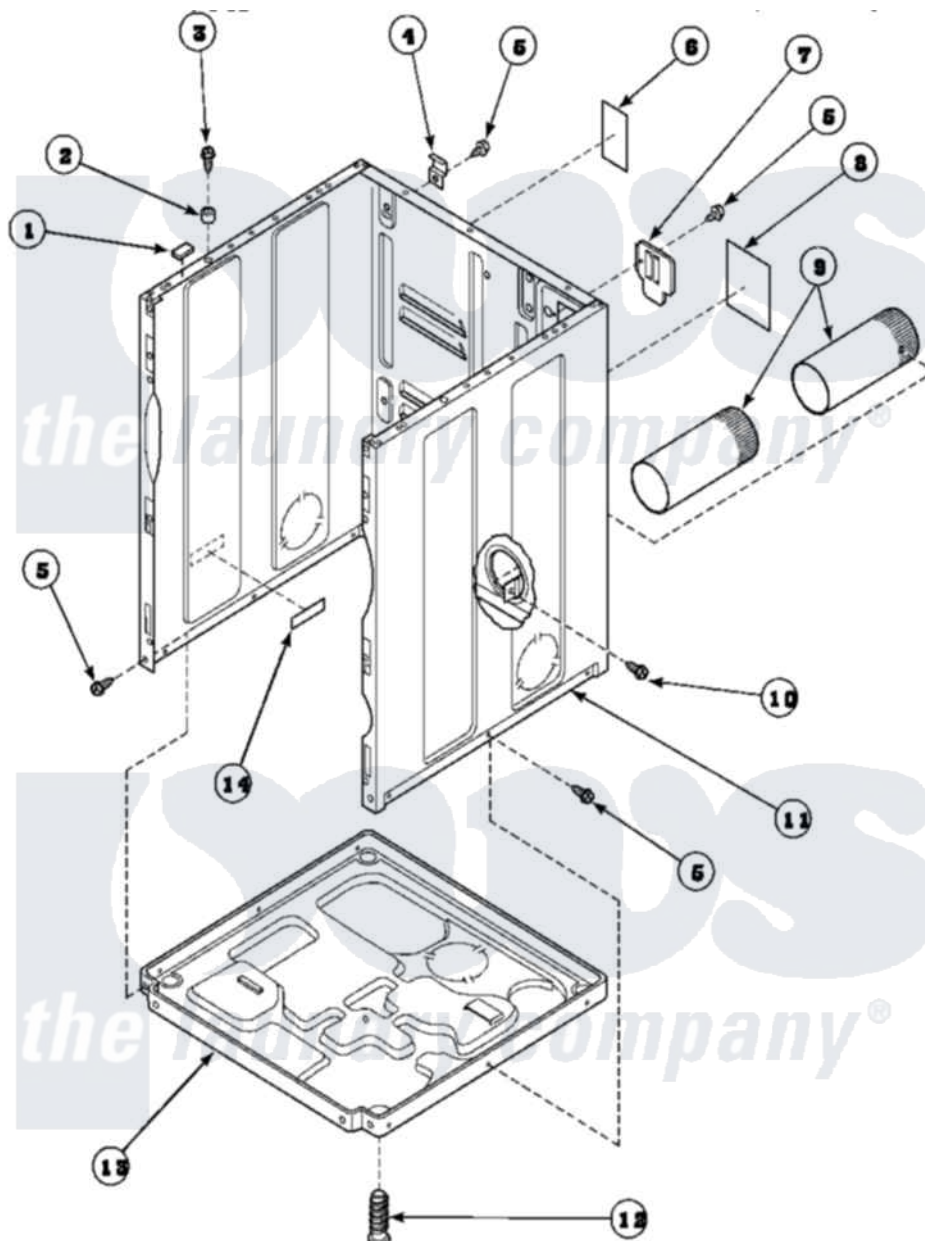

Amana LG8469W2 (BOM: PLG8469W2) 02 - CABINET, EXHAUST DUCT AND BASE

Amana Residential Amana LG8469W2 (BOM: PLG8469W2) Dryer Parts Parts Diagram 02 - CABINET, EXHAUST DUCT AND BASE

[Click on the part number to view part](#)

Item	Original Part Number	Replaced By	Status	Part Description
1	Y56128			Pad, Bumper
2	56079	505187		Locator, Panel
3	32671	Y014874		Screw, Idler Arm And Sleeve
4	500003			Hinge, Top
5	33562	27001200		Screw
6	500670		Not Available	STICKER NG OR MIXED GA
7	500114	510903		Plate Access Panel
8	501289		Not Available	(ELECTRIC MODELS)
9	500064	505518		Duct, Exhaust
10	501668	503688		Screw, 10B-16 X .34 I
11	500001P		Not Available	(ADD LETTER BEFORE "P" IN PART
12	Y500101			Leg, Leveling
13	500070			Base, Dryer
14	61294		Not Available	(ELECTRIC MODELS)