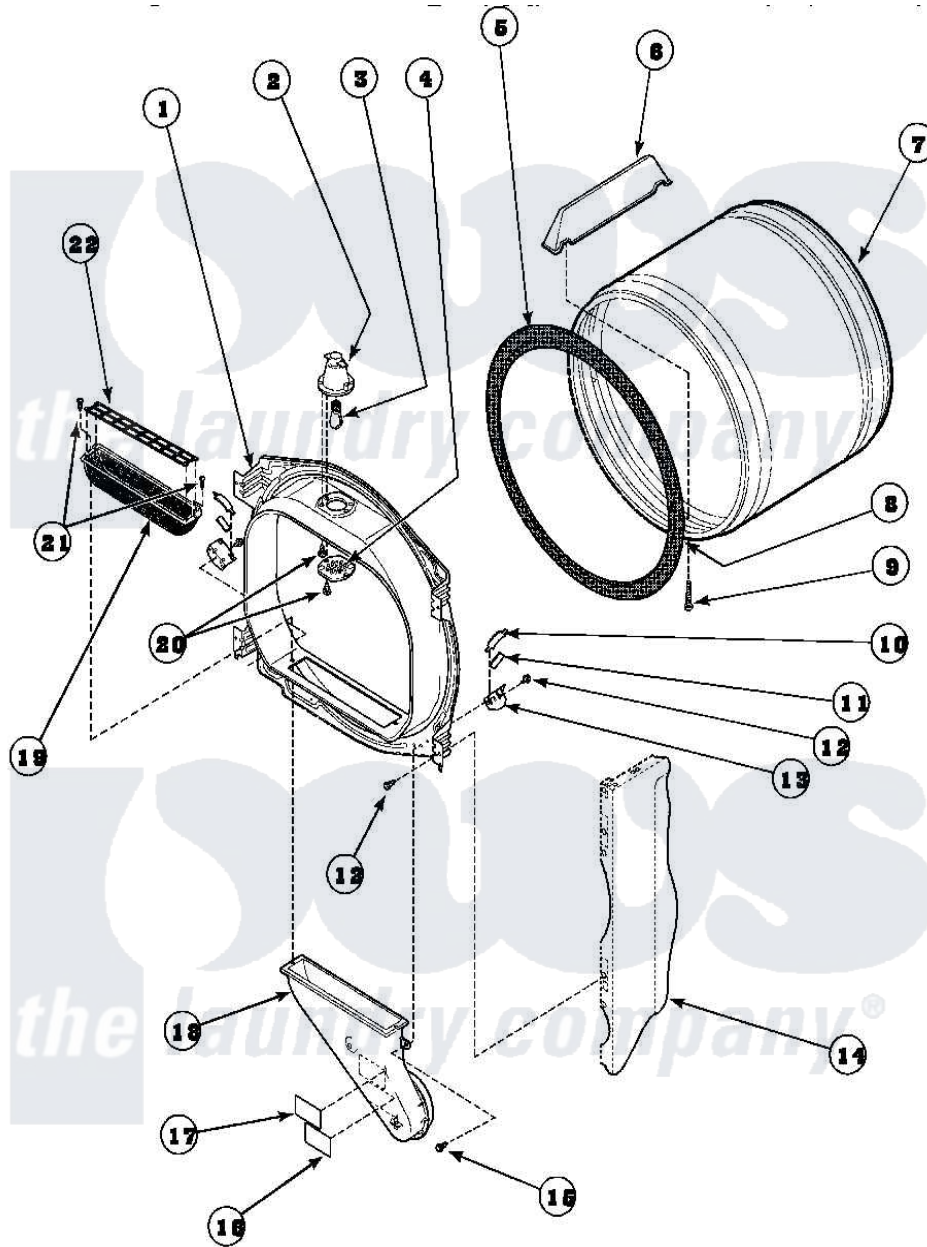

**Amana LG8469W2 (BOM: PLG8469W2) 03 - FR BLKHD, AIR DUCT, FELT SEAL & CYLINDER**

Amana Residential Amana LG8469W2 (BOM: PLG8469W2) Dryer Parts Parts Diagram 03 - FR BLKHD, AIR DUCT, FELT SEAL & CYLINDER  
 Click on the part number to view part

Item	Original Part Number	Replaced By	Status	Part Description
1	501570WP		Not Available	ASSY BULKHEAD
"	<a href="#">500016W</a>			Assembly, Bulkhead Front Complete
"	500117W		Not Available	ASSY,BULKHEAD-FRONT-COMP
2	500153		Not Available	CYLINDER LIGHT HOUSING
3	501801	<a href="#">37001132</a>		Seal, Cylinder
4	Y60954	<a href="#">67001316</a>		Bulb, Light
5	500094		Not Available	LENS,DRUM LIGHT
6	500022	<a href="#">510102</a>		Baffle- SH
7	500735P		Not Available	ASSY,CYLINDER-HOME
"	500013WP		Not Available	ASSY,CYLINDER-HOME-
8	22506P	<a href="#">511637P</a>		Adh Dow 737 Clr 3 Oz Tube
9	<a href="#">Y62588</a>			Screw, 10BT-12 X 1 Tap
10	Y501676	<a href="#">37001298</a>		Glide- Dry

"	501553	<a href="#">37001298</a>		Glide- Dry
11	500121	<a href="#">510189</a>		Pad Felt
12	501668	<a href="#">503688</a>		Screw, 10B-16 X .34 I
13	501554	<a href="#">12002090</a>		Bracket
14	500001P		Not Available	(ADD LETTER BEFORE "P" IN PART
15	Y31645	<a href="#">27001200</a>		Screw
16	56259		Not Available	STICKER
17	500049		Not Available	STICKER
18	502231		Not Available	DUCT, HEAT
19	<a href="#">502140P</a>			Filter, Lint Kit
20	500227	<a href="#">505295</a>		Screw, No.8ab-16 x 3/4 PH
21	<a href="#">500226</a>			Screw, 8b-16 x 5/8 Tap
22	<a href="#">502092</a>			Cover, Lint Filter