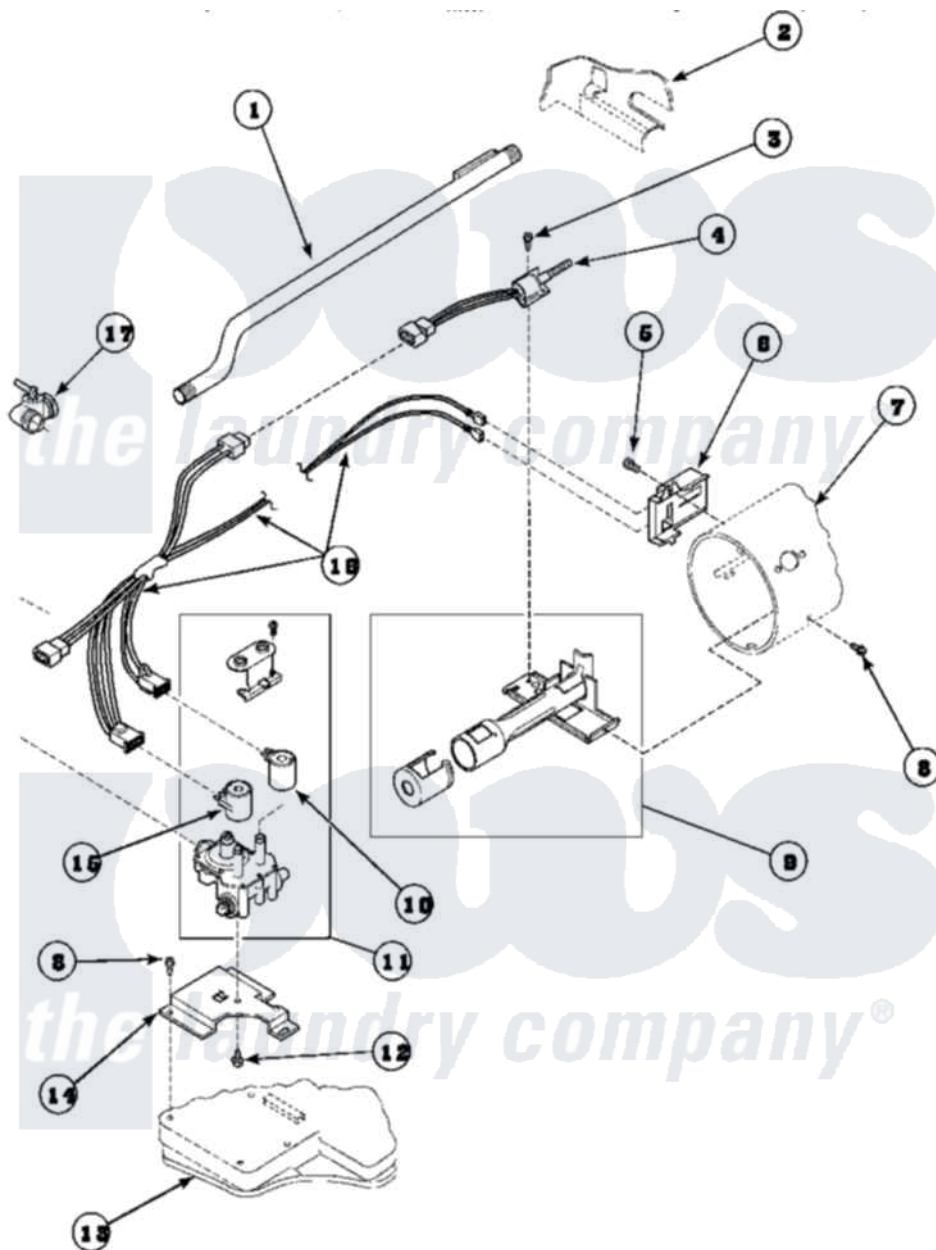

Amana LG8469W2 (BOM: PLG8469W2) 04 - GAS VALVE, IGNITER & GAS CONVERSION KITS

Amana Residential Amana LG8469W2 (BOM: PLG8469W2) Dryer Parts Parts Diagram 04 - GAS VALVE, IGNITER & GAS CONVERSION KITS

[Click on the part number to view part](#)

Item	Original Part Number	Replaced By	Status	Part Description
1	500647	510204		Pipe
2	500001P		Not Available	(ADD LETTER BEFORE "P" IN PART
3	51782		Not Available	SCREW, 6B-20X5/16
4	60868	37001308		Ignitor
5	23222	3177991		Screw
6	Y56231	338906		Radiant, Sensor
7	61974		Not Available	BURNER HOUSING
8	501668	503688		Screw, 10B-16 X .34 I
9	Y56234	37001304		Burner Ign
10	58804B	694540		Coil, 60 Hz
11	58804			Assembly, Valve-Gas-Single-
12	56124	3370225		Screw
13	500070			Base, Dryer
14	500821			Bracket, Mounting-Gas

15	58804A	306106	Coil, Holding And Booster--W
16	60641	37001007	Harness, Wire
17	Y56229	510205	Valve-Elbo
NI	502378		Not Available ASSY, WIRE HARNESS
"	500744		Not Available ASSY,WIRE HARNESS
"	500747		Not Available ASSY,WIRE HARNESS
"	500745		Not Available ASSY,WIRE HARNESS
"	500748		Not Available ASSY,WIRE HARNESS
"	Y502229		Not Available ASSY, WIRE HARNESS