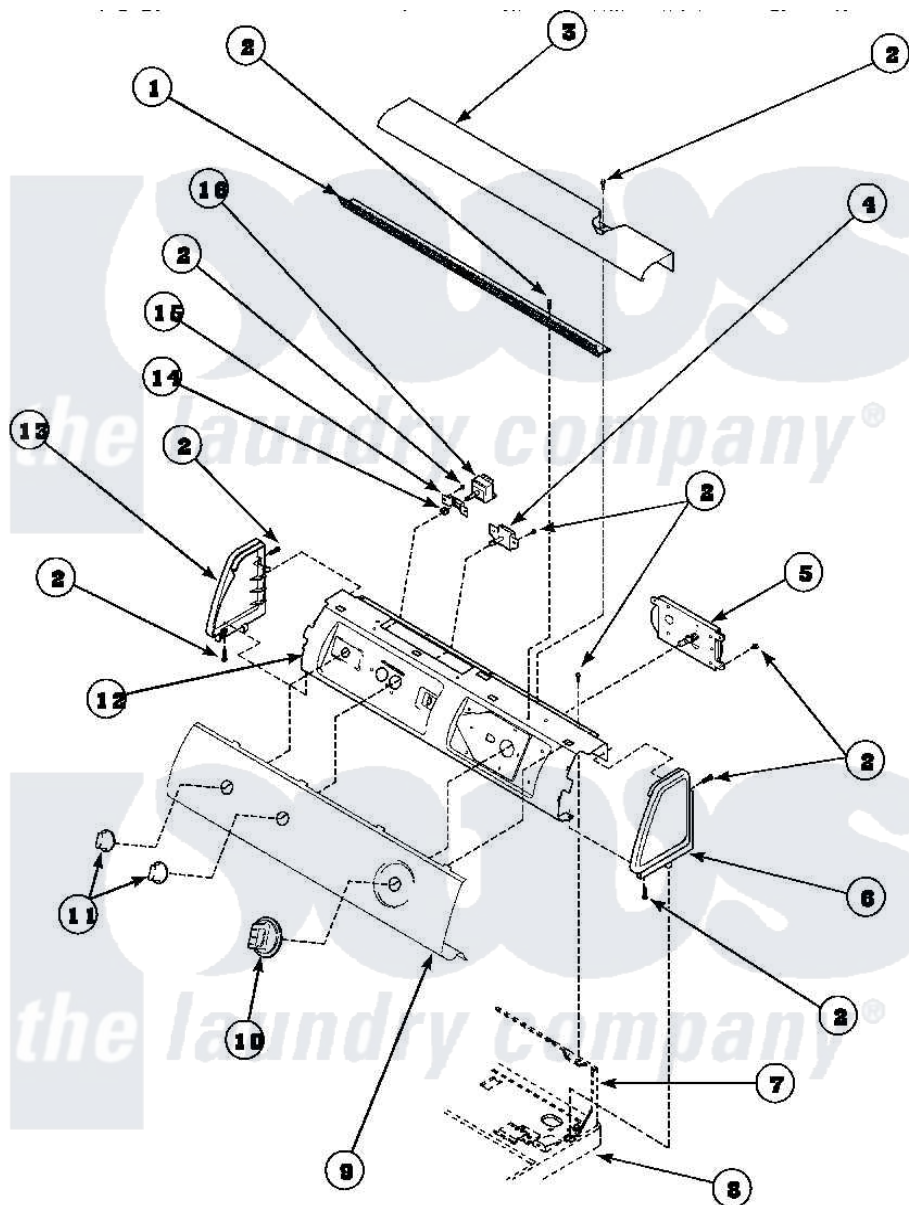

Amana LG8469W2 (BOM: PLG8469W2) 05 - GRAPHIC PANEL, CONTROL HOOD AND CONTROLS

Amana Residential Amana LG8469W2 (BOM: PLG8469W2) Dryer Parts Parts Diagram 05 - GRAPHIC PANEL, CONTROL HOOD AND CONTROLS
 Click on the part number to view part

Item	Original Part Number	Replaced By	Status	Part Description
1	500305		Not Available	DIFFUSER W/OUT HOLE
2	501086	90767		Screw, 8A X 3/8 HeX Washer Head Tapping
3	500303		Not Available	COVER, TOP
4	500823			Signal, Rotary
5	502963			Timer, 3 Cycle
6	34817		Not Available	END CAP(RIGHT)
7	500343		Not Available	PANEL,BACK(HOME HOOD)
8	500085P		Not Available	(ADD LETTER L-L, W-W TO PART N
9	Y503255		Not Available	GRAPHIC PANEL
10	502220		Not Available	KNOB, TIMER
11	36701		Not Available	KNOB, TEMP
12	500300		Not Available	BRACKET,CONTROL SUPPORT-MECH
13	34818		Not Available	END CAP(LEFT)