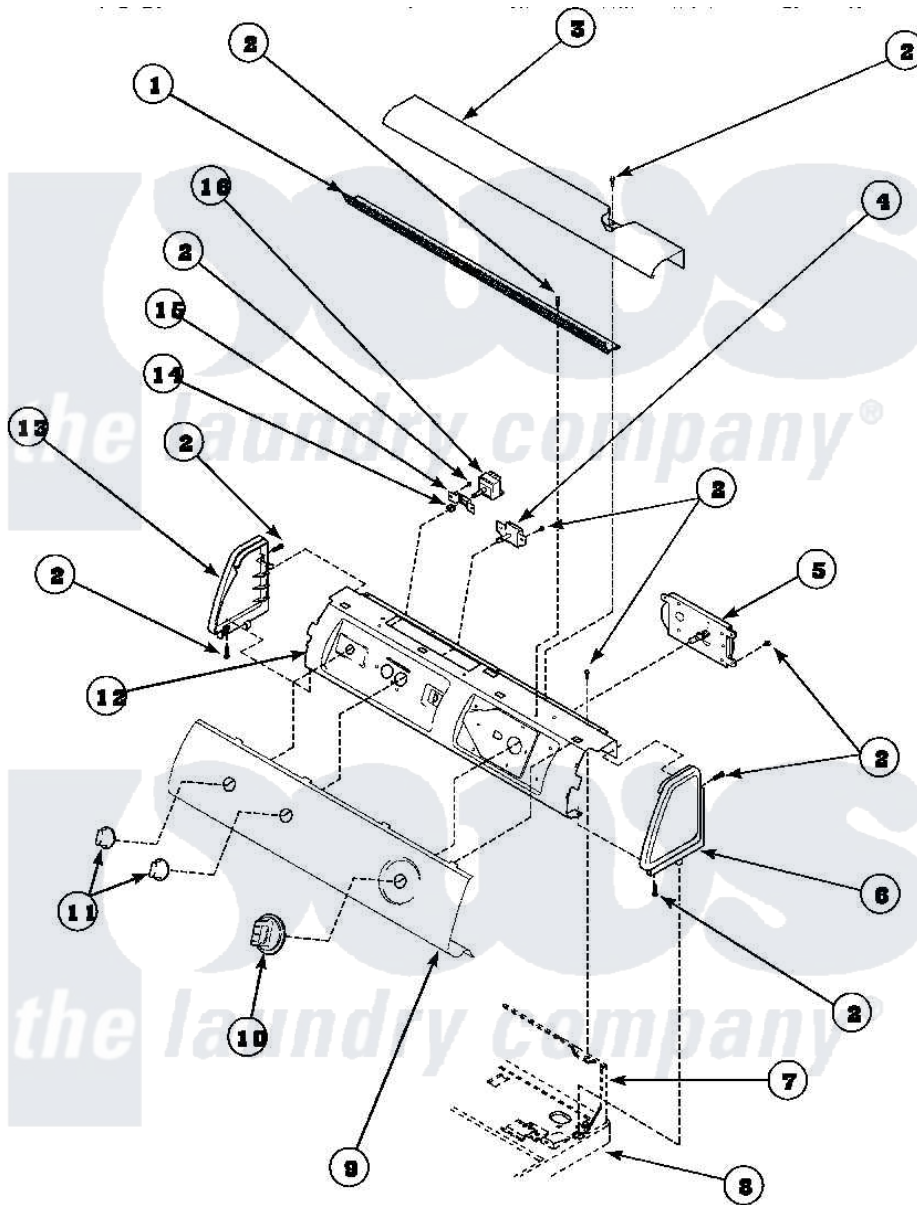

Amana LG8469W2 (BOM: PLG8469W2) 06 - GRAPHIC PANEL, CONTROL HOOD AND CONTROLS

Amana Residential Amana LG8469W2 (BOM: PLG8469W2) Dryer Parts Parts Diagram 06 - GRAPHIC PANEL, CONTROL HOOD AND CONTROLS
 Click on the part number to view part

Item	Original Part Number	Replaced By	Status	Part Description
1	500305		Not Available	DIFFUSER W/OUT HOLE
2	501086	90767		Screw, 8A X 3/8 HeX Washer Head Tapping
3	500303		Not Available	COVER, TOP
4	500823			Signal, Rotary
5	502967	502967P		Timer 5 Cycle Package
6	34817		Not Available	END CAP(RIGHT)
7	500343		Not Available	PANEL,BACK(HOME HOOD)
8	500085P		Not Available	(ADD LETTER L-L, W-W TO PART N
9	Y502216		Not Available	GRAPHIC PANEL
10	502220		Not Available	KNOB, TIMER
11	36701		Not Available	KNOB, TEMP
12	500300		Not Available	BRACKET,CONTROL SUPPORT-MECH
13	34818		Not Available	END CAP(LEFT)