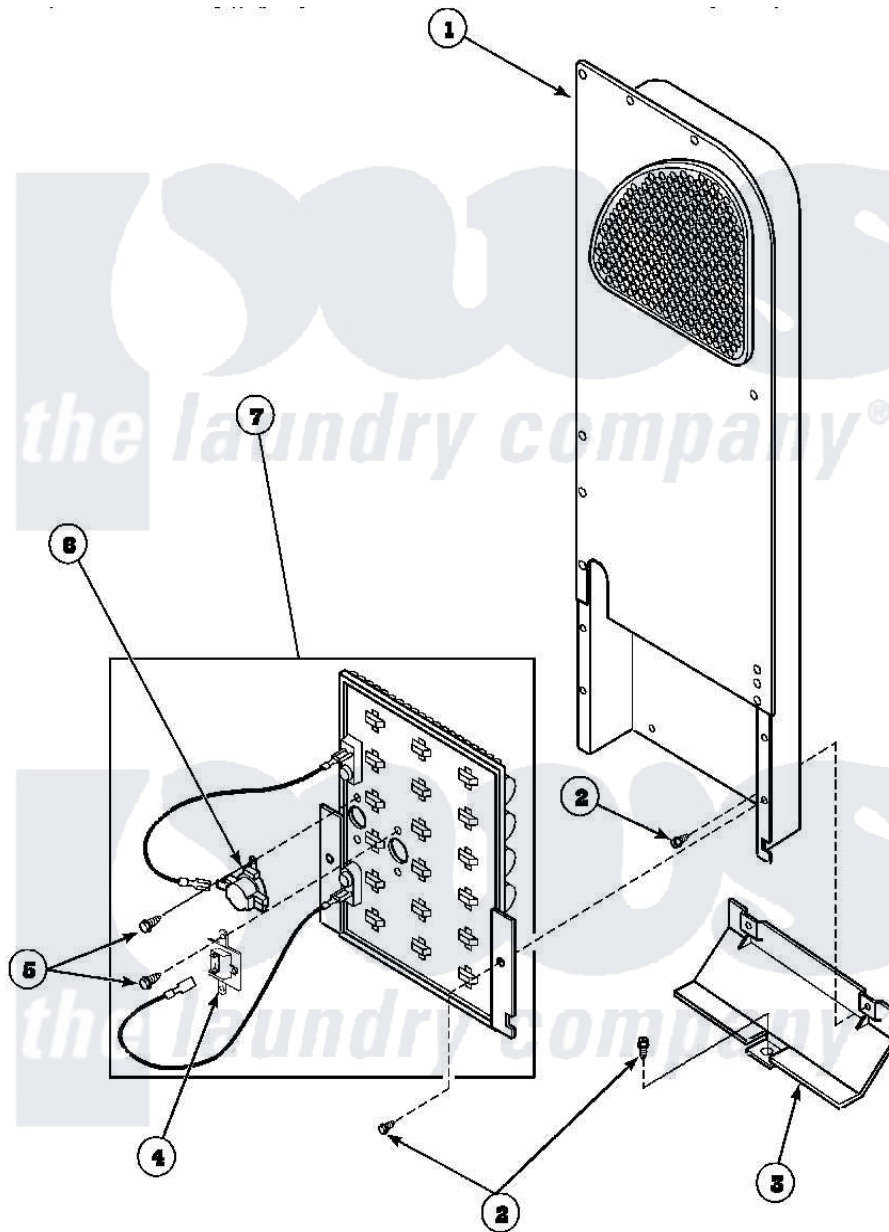

**Amana LG8469W2 (BOM: PLG8469W2) 08 - HEATER BOX ASSY
ORIGINALLY ON ELEC DRYER**

Amana Residential Amana LG8469W2 (BOM: PLG8469W2) Dryer Parts Parts Diagram 08 - HEATER BOX
ASSY ORIGINALLY ON ELEC DRYER
Click on the part number to view part

Item	Original Part Number	Replaced By	Status	Part Description
1	500179P	503605		Assembly, Heater Duct
2	501668	503688		Screw, 10B-16 X .34 I
3	60952		Not Available	SHIELD,HEAT DUCT
4	62600	40113801		Fuse, Thermal
5	23222	3177991		Screw
6	Y62641	W10116735		Thermistor-Fix
7	61928			Heater Assembly 208V
"	61927			Heater Assembly