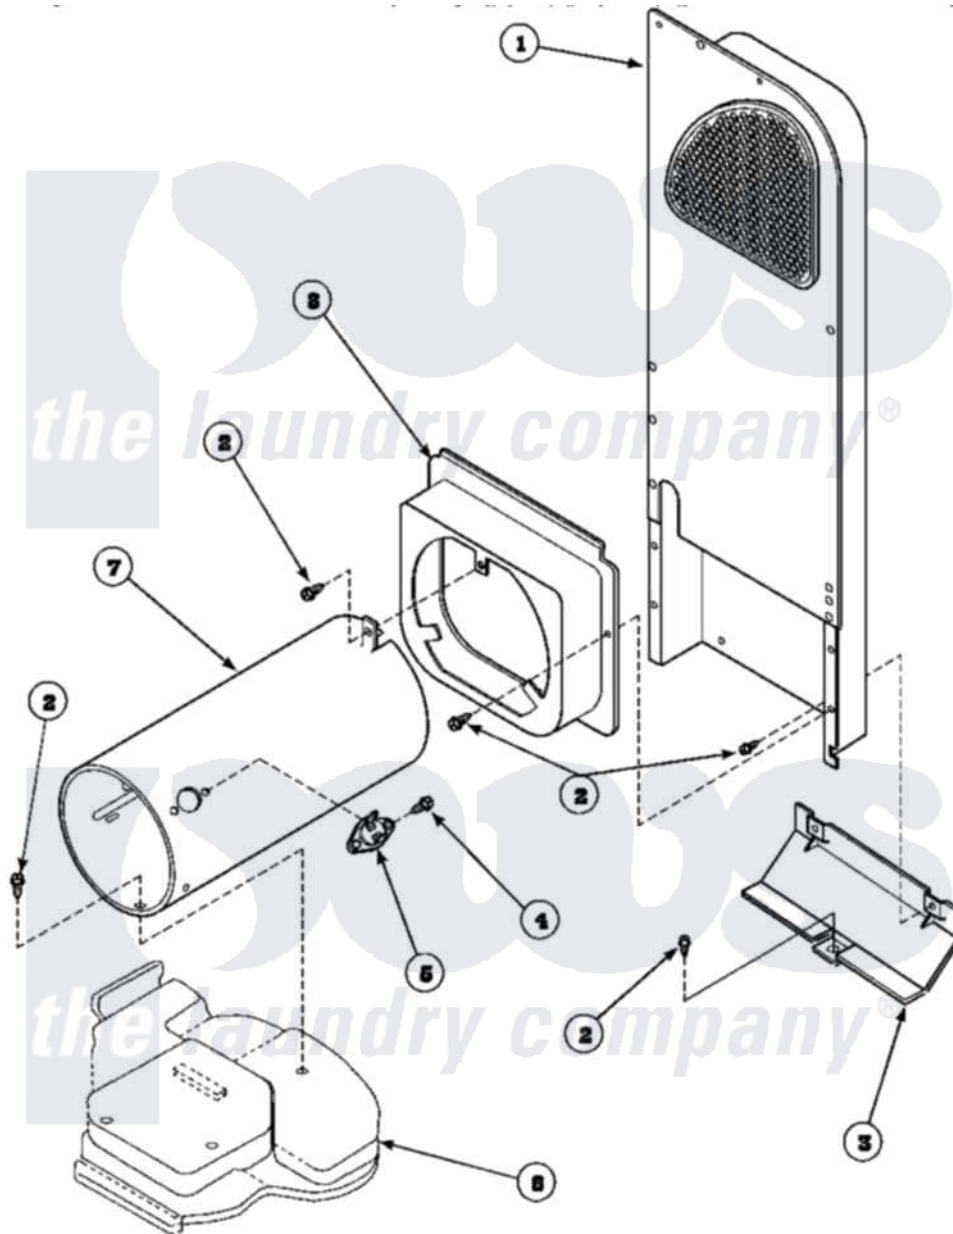

**Amana LG8469W2 (BOM: PLG8469W2) 09 - HEATER BOX ASSY
ORIGINALLY ON GAS DRYER**

Amana Residential Amana LG8469W2 (BOM: PLG8469W2) Dryer Parts Parts Diagram 09 - HEATER BOX ASSY ORIGINALLY ON GAS DRYER
Click on the part number to view part

Item	Original Part Number	Replaced By	Status	Part Description
1	500179P	503605		Assembly, Heater Duct
2	501668	503688		Screw, 10B-16 X .34 I
3	60952		Not Available	SHIELD,HEAT DUCT
4	51782		Not Available	SCREW, 6B-20X5/16
5	Y61886			Thermostat, Limit-Blk
6	500070			Base, Dryer
7	61974		Not Available	BURNER HOUSING
8	500122	510101		Shroud Heat Duct