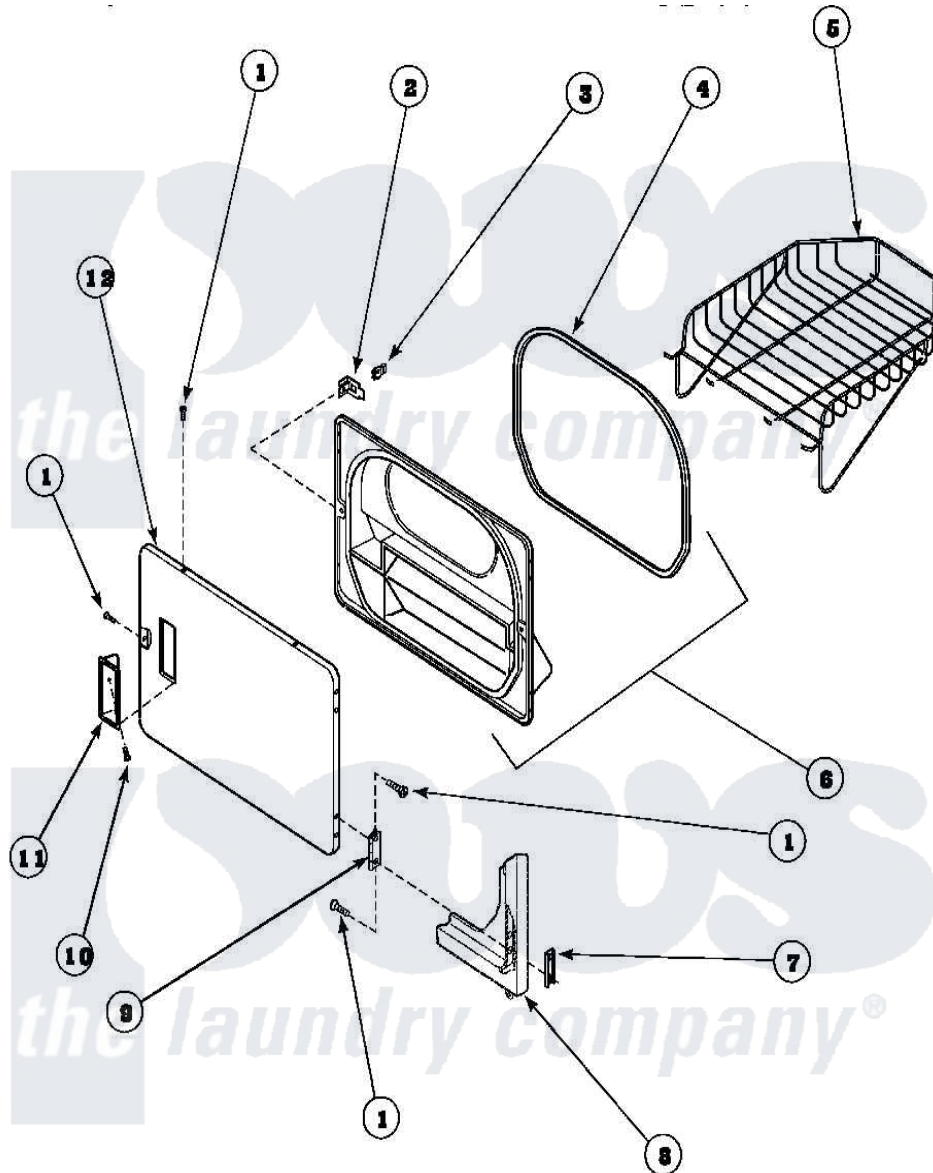

Amana LG8469W2 (BOM: PLG8469W2) 11 - LOADING DOOR WITH DRYING RACK

Amana Residential Amana LG8469W2 (BOM: PLG8469W2) Dryer Parts Parts Diagram 11 - LOADING DOOR WITH DRYING RACK

Click on the part number to view part

Item	Original Part Number	Replaced By	Status	Part Description
1	500226			Screw, 8b-16 x 5/8 Tap
2	500223	40116201		Bracket, Door Strike
3	500039	510181		Strike Doormetal
4	500200		Not Available	SEAL,DOOR
5	501295P		Not Available	RACK, DRYING
6	500199		Not Available	ASSY,LINER & SEAL
7	500236			Clip, Door Hinge Mount
8	500033		Not Available	FRONT PANEL
9	500041	Y503676		Hinge, Door And Top
10	500297	8281236		Screw
11	500042		Not Available	DOOR PULL
12	500040			Outer Door Panel
NI	500035		Not Available	COMPLETE LOADING DOOR ASSEMBLY