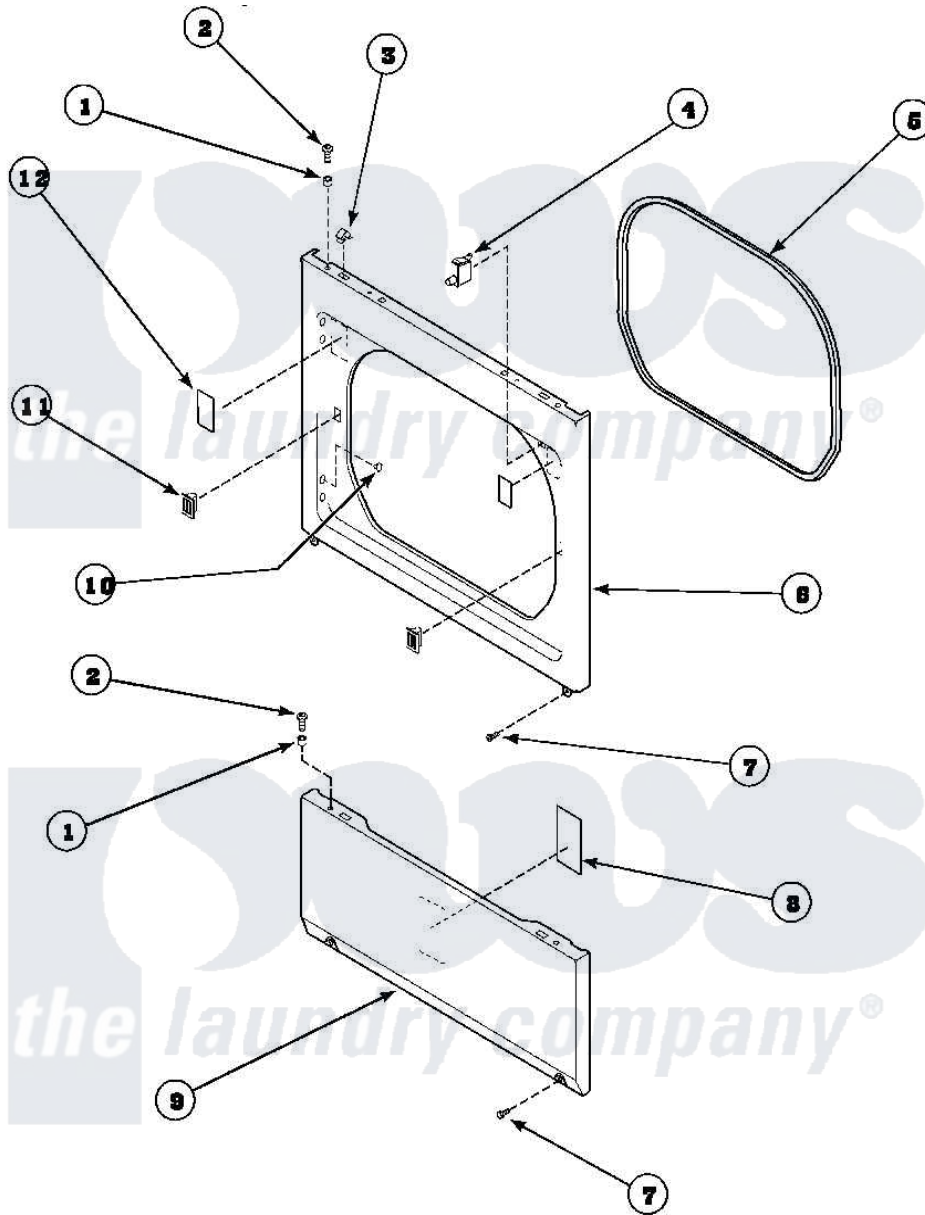

Amana LG8469W2 (BOM: PLG8469W2) 12 - LOWER ACCESS PANEL, FRONT PANEL AND SEAL

Amana Residential Amana LG8469W2 (BOM: PLG8469W2) Dryer Parts Parts Diagram 12 - LOWER ACCESS PANEL, FRONT PANEL AND SEAL
 Click on the part number to view part

Item	Original Part Number	Replaced By	Status	Part Description
1	56079	505187		Locator, Panel
2	32671	Y014874		Screw, Idler Arm And Sleeve
3	28835	22001650		Fastener, Spring
4	Y62872	W10169313		Switch-Dor
5	500034			Seal, Front Panel
6	500033		Not Available	FRONT PANEL
7	33562	27001200		Screw
8	500670		Not Available	STICKER NG OR MIXED GA
9	500044		Not Available	LOWER ACCESS PANEL
10	500227	505295		Screw, No.8ab-16 x 3/4 PH
11	54660	LA-1003		Door Catch Kit
12	500281		Not Available	STICKER