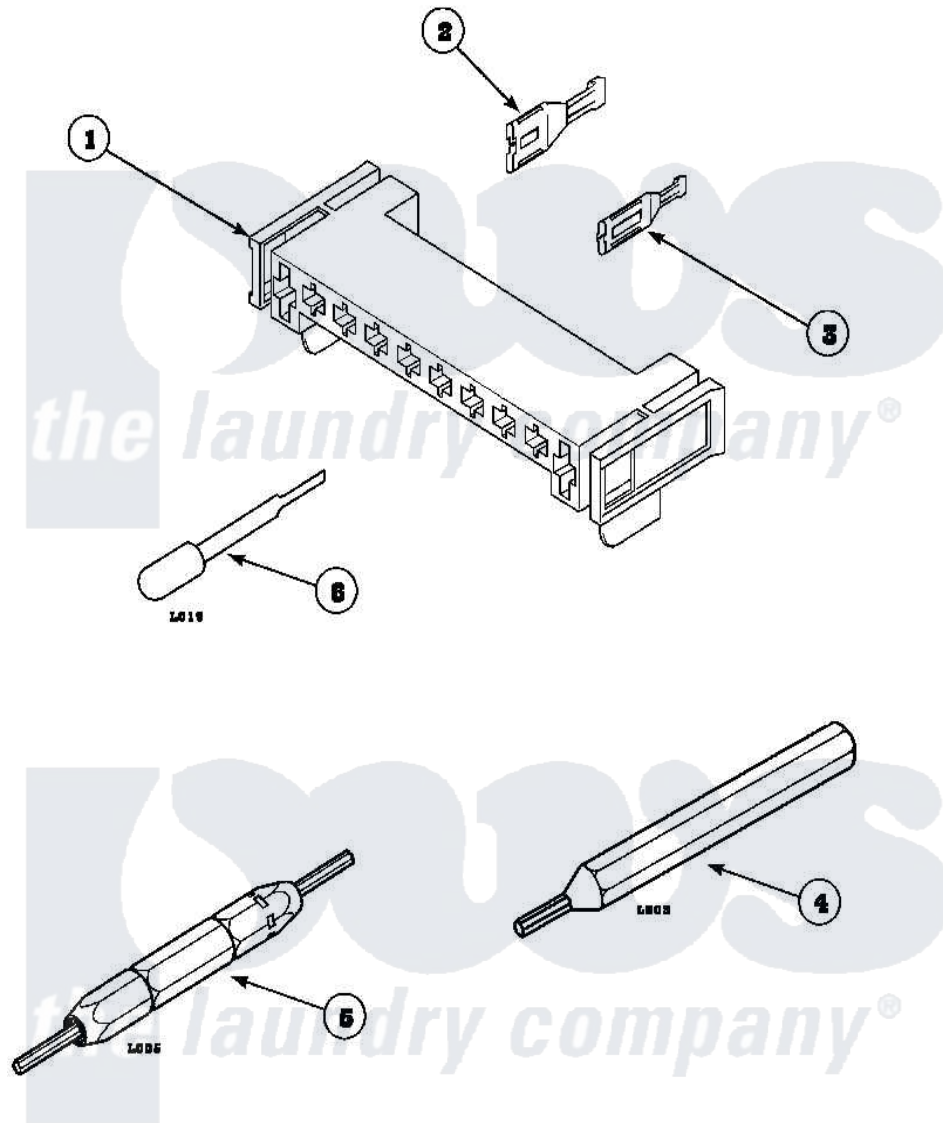

# Amana LG8469W2 (BOM: PLG8469W2) 13 - MOTOR CONN BLOCK, TERM & TOOLS

Amana Residential Amana LG8469W2 (BOM: PLG8469W2) Dryer Parts Parts Diagram 13 - MOTOR CONN BLOCK, TERM & TOOLS

Click on the part number to view part

Item	Original Part Number	Replaced By	Status	Part Description
1	<a href="#">500338</a>			Housing-10 Position
2	00255		Not Available	(1/4 INCH-FOR (1) 12 GAUGE WIR
"	<a href="#">Y00256</a>			Spade Terminal Or
3	<a href="#">Y00188</a>			Molex Terminal
4	128P4		Not Available	(FOR USE ON GAS DRYER TERMINAL
5	<a href="#">190P4</a>			Terminal Extractor Tool
6	<a href="#">283P4</a>			Terminal Extractor Tool