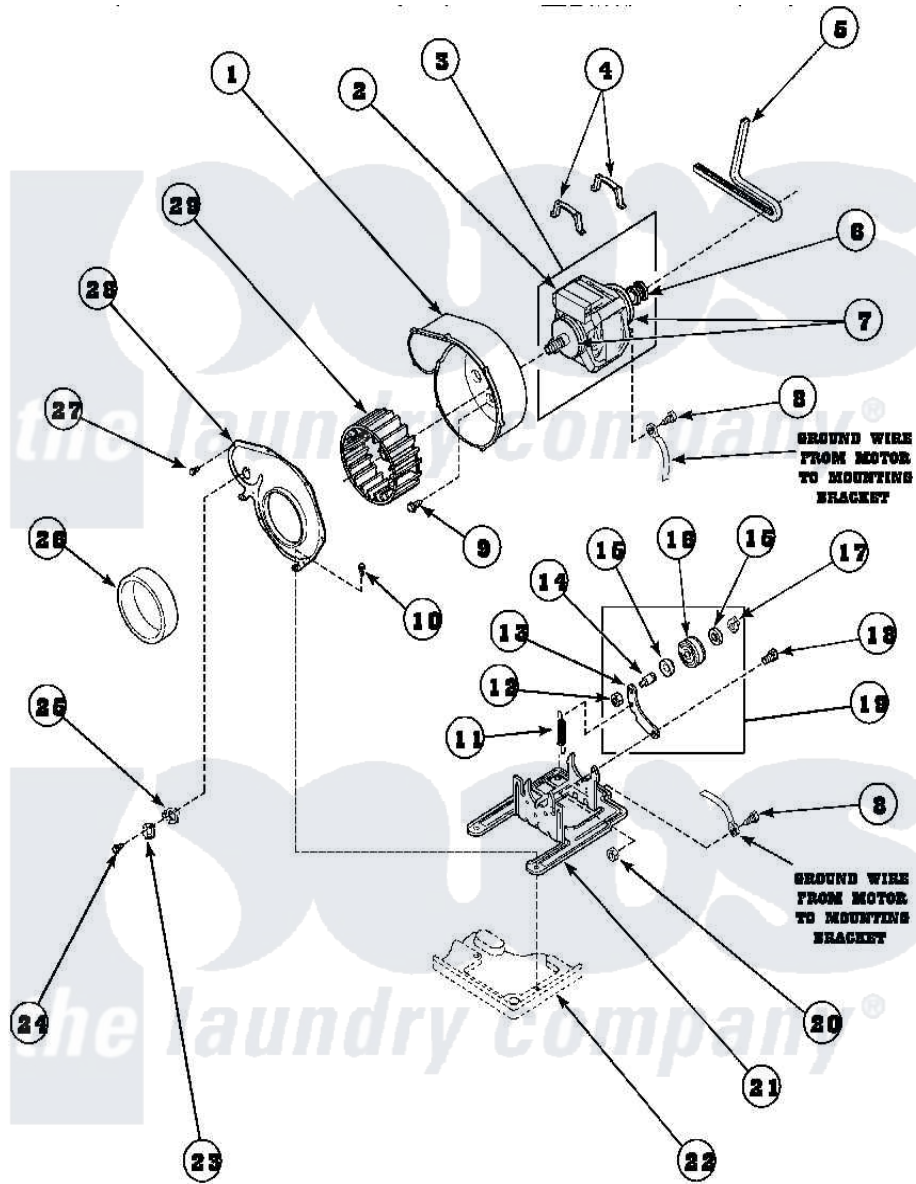

Amana LG8469W2 (BOM: PLG8469W2) 14 - MOTOR, EXHAUST FAN AND BELT

Amana Residential Amana LG8469W2 (BOM: PLG8469W2) Dryer Parts Parts Diagram 14 - MOTOR, EXHAUST FAN AND BELT

Click on the part number to view part

Item	Original Part Number	Replaced By	Status	Part Description
1	56020			Housing, Blower
2	501218		Not Available	MOTOR SWITCH (DOES NOT INCLUDE THERMAL PROT
3	501211	2200376		Motor
4	Y58047	660658		Clamp, Motor Mounting 343481 685441
5	59174	40111201		Belt, Cylinder
6	500011			Pulley, Motor
7	590P3			Motor Hub Ring Kit
8	20530			Screw, 10-24 x 3/8 Hex
9	Y31645	27001200		Screw
10	33562	27001200		Screw
11	56076			Spring, Idler
12	56156	358160		Nut
13	500910	37001144		Assembly- Idler

14	56461		Shaft
15	52549		Washer, 501 ID X3/4 Odx
16	Y54414		Assembly, Wheel And Bearing
17	23748		Ring, Retaining
18	500824		Screw, 1/4-20 Unc Hex
19	500269	37001287	Assembly, Idler Lever/Shaft/Pulley
20	52566	27001225	Nut, Jam Mid Lock 1/4-20
21	500822	503613	Mount, Motor
22	500070		Base, Dryer
23	503551		Thermostat, Cycling
"	Y61372		Thermostat
24	Y33561	489464	Screw
25	61401	61623	Thermostat, Heater-BR
26	500313		Seal, Blower Housing
27	31260		Screw, No.8 X 3/8 Ind H
28	500078	511969P	Kit Blower Housing And Cover
29	56000	510139P	Assembly Blower Fan Package