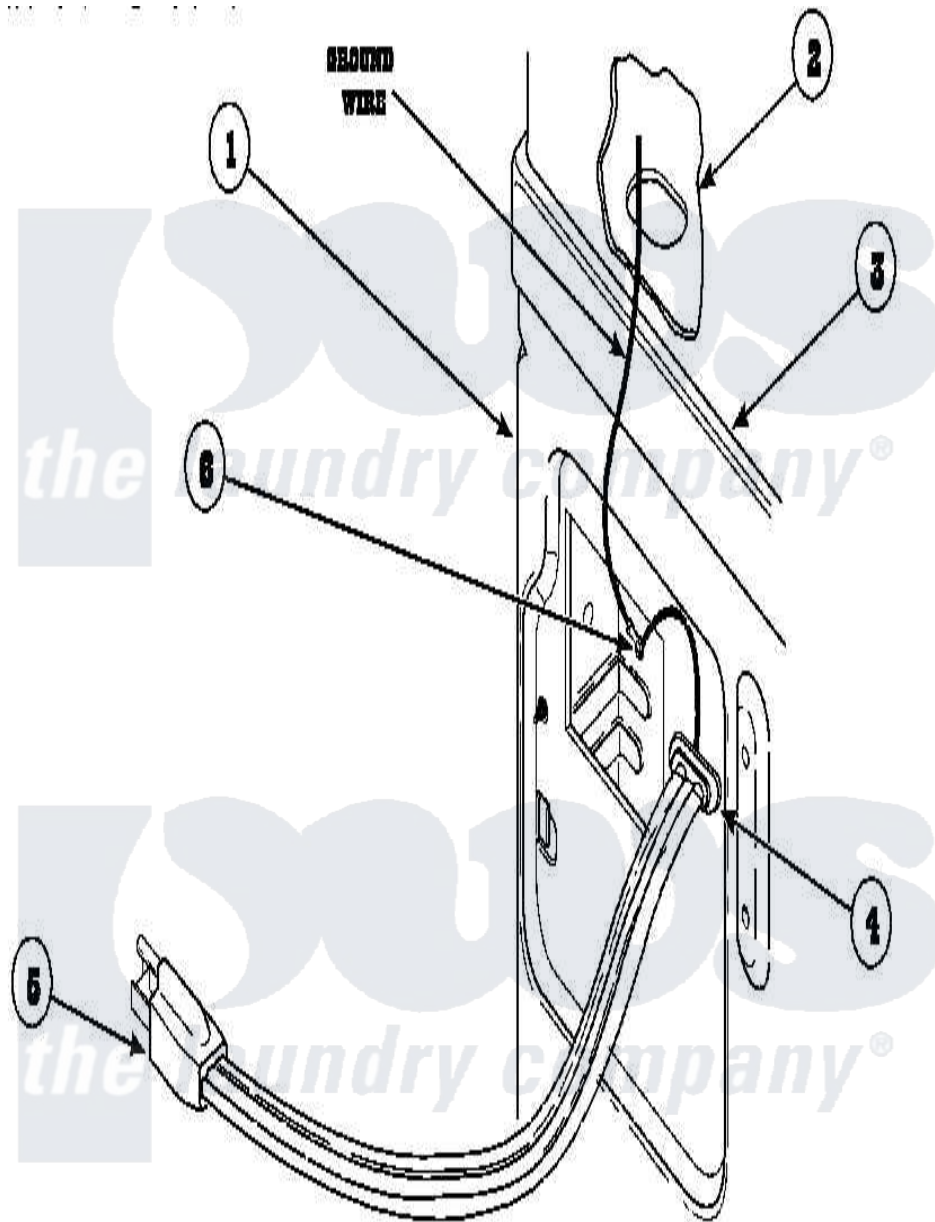

# Amana LG8469W2 (BOM: PLG8469W2) 15 - POWER CORDS

Amana Residential Amana LG8469W2 (BOM: PLG8469W2) Dryer Parts Parts Diagram 15 - POWER CORDS  
 Click on the part number to view part

Item	Original Part Number	Replaced By	Status	Part Description
1	500001P		Not Available	(ADD LETTER BEFORE "P" IN PART
2	500343		Not Available	PANEL, BACK(HOME HOOD)
3	500085P		Not Available	(ADD LETTER L-L, W-W TO PART N
4	21903	<a href="#">211881</a>		Grommet, Cord Part Not Used- Gas Models Only
5	Y56222	<a href="#">27001142</a>		Cord, Power
6	502120	<a href="#">489069</a>		Xxscrew, 10-12 X 1/2
"	<a href="#">20530</a>			Screw, 10-24 x 3/8 Hex