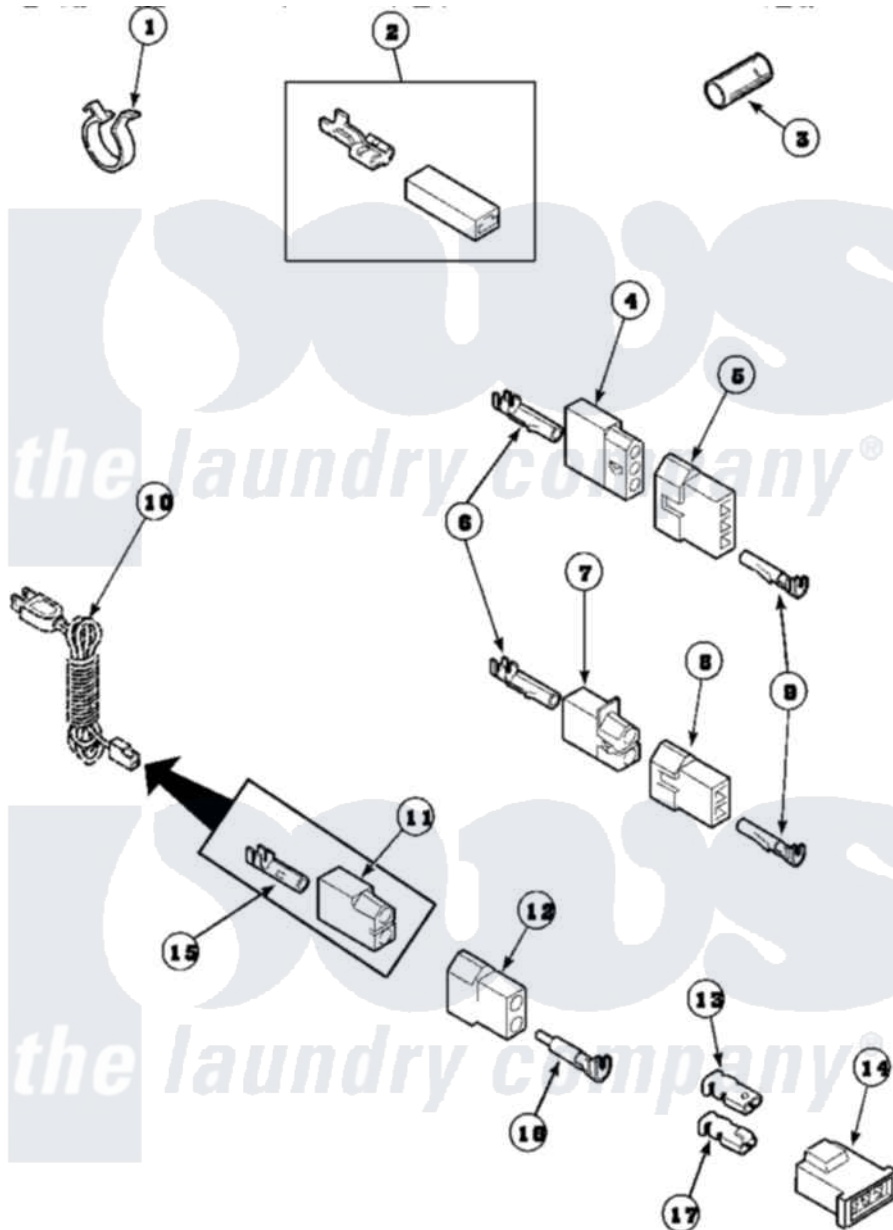

# Amana LG8469W2 (BOM: PLG8469W2) 17 - TERMINALS

Amana Residential Amana LG8469W2 (BOM: PLG8469W2) Dryer Parts Parts Diagram 17 - TERMINALS  
 Click on the part number to view part

Item	Original Part Number	Replaced By	Status	Part Description
1	61510	<a href="#">504034</a>		Clip, Wire
2	<a href="#">Y00237</a>			Terminal-Female 1/4 ((1) 12 GAUGE Wire Or(2) 18 GA
3	Y21365	<a href="#">503670</a>		Sleeve Insulator
4	23039	<a href="#">697780</a>		Receptacle,
5	<a href="#">23040</a>			Plug-3 Circuit
6	Y00117	<a href="#">5011-XX</a>		093 Female Socket
7	<a href="#">56451</a>			Receptacle, 2 Circuit
8	<a href="#">56448</a>			Terminal Block Plug
9	<a href="#">Y00116</a>			Terminal, Pin-Male
10	Y56222	<a href="#">27001142</a>		Cord, Power
11	<a href="#">56265</a>			Receptacle, 2 Circuit
12	<a href="#">56266</a>			Plug
13	<a href="#">Y00189</a>			Terminal, Spade
14	58800		Not Available	CONNECTOR-3 CIRCUIT (3 CIRCUIT CONNECTOR)
15	<a href="#">00130</a>			Terminal, Pin-1/8 Femal