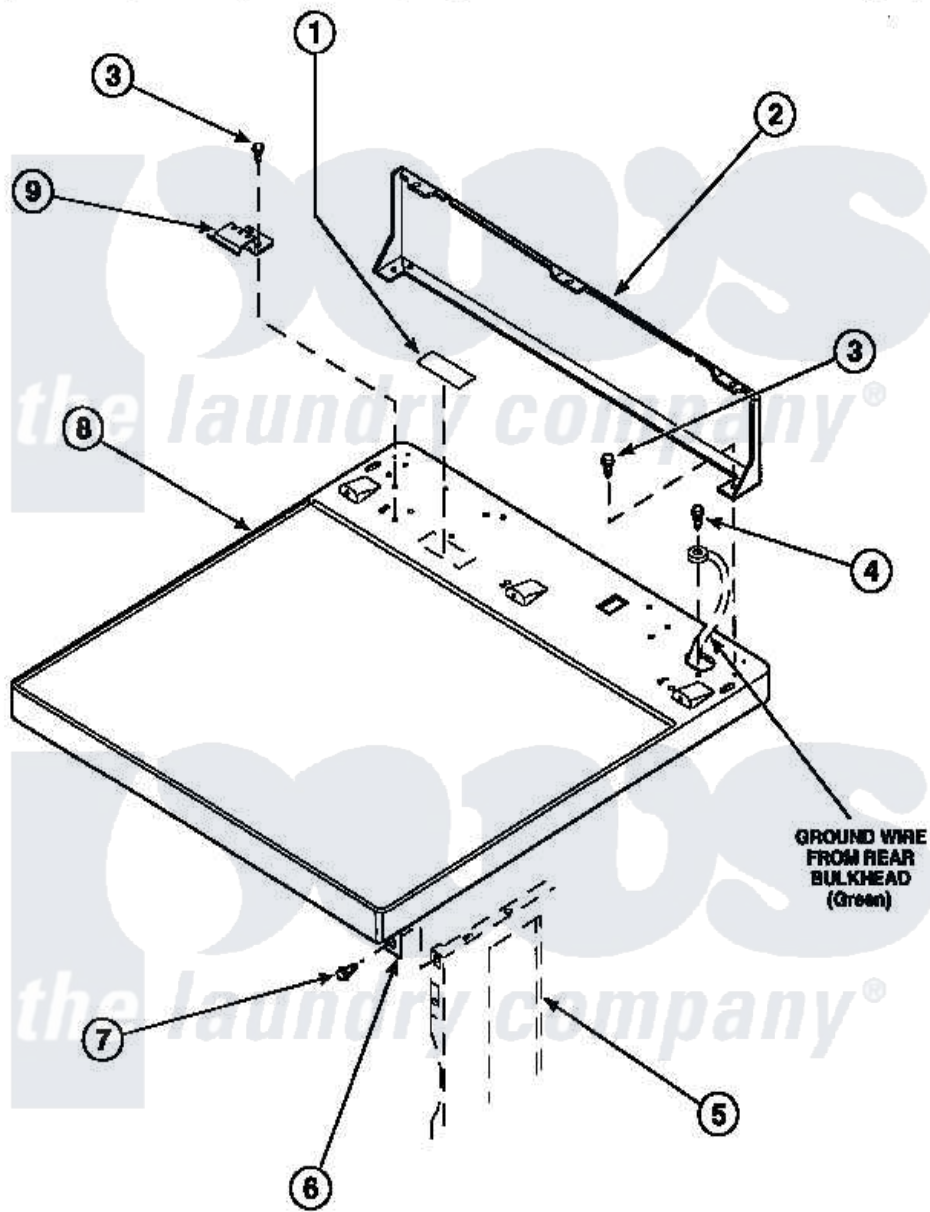

Amana LG8519W2 (BOM: PLG8519W2) 01 - CABINET TOP AND CONTROL HOOD REAR PANEL

Amana Residential Amana LG8519W2 (BOM: PLG8519W2) [Dryer Parts](#) Parts Diagram 01 - CABINET TOP AND CONTROL HOOD REAR PANEL
 Click on the part number to view part

Item	Original Part Number	Replaced By	Status	Part Description
1	24903		Not Available	STICKER,DISCONNECT POW
2	500343		Not Available	PANEL,BACK(HOME HOOD)
3	501086	90767		Screw, 8A X 3/8 HeX Washer Head Tapping
4	20530			Screw, 10-24 x 3/8 Hex
5	500001P		Not Available	(ADD LETTER BEFORE "P" IN PART
6	500084	40130801		Bracket, Top Mount
7	33562	27001200		Screw
8	500085P		Not Available	(ADD LETTER L-L, W-W TO PART N
9	501241	Y503876		Clip, Hold Down