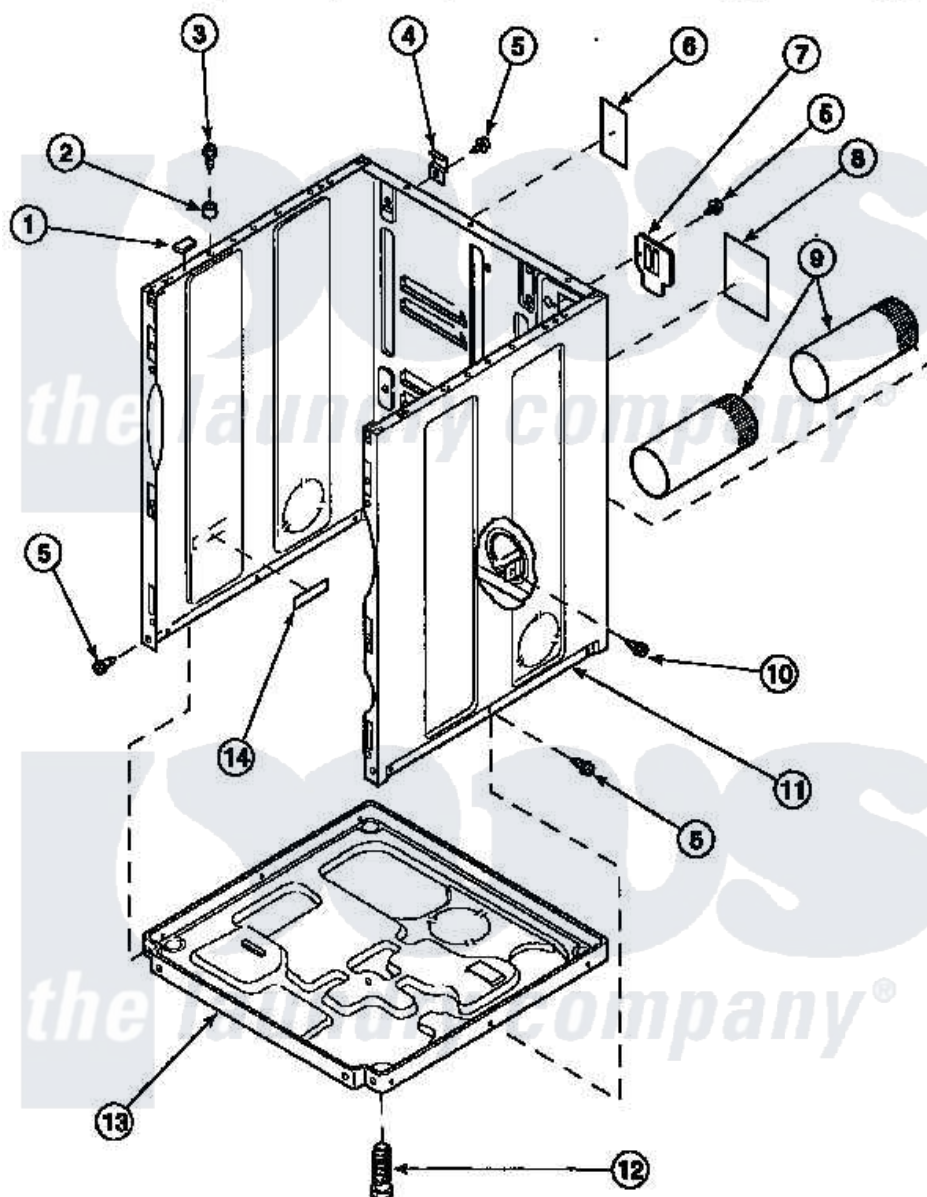

Amana LG8519W2 (BOM: PLG8519W2) 02 - CABINET, EXHAUST DUCT AND BASE

Amana Residential Amana LG8519W2 (BOM: PLG8519W2) Dryer Parts Parts Diagram 02 - CABINET, EXHAUST DUCT AND BASE

[Click on the part number to view part](#)

Item	Original Part Number	Replaced By	Status	Part Description
1	Y56128			Pad, Bumper
2	56079	505187		Locator, Panel
3	32671	Y014874		Screw, Idler Arm And Sleeve
4	500003			Hinge, Top
5	33562	27001200		Screw
6	500670		Not Available	STICKER NG OR MIXED GA
8	501289		Not Available	(ELECTRIC MODELS)
9	500064	505518		Duct, Exhaust
10	501668	503688		Screw, 10B-16 X .34 I
11	500001P		Not Available	(ADD LETTER BEFORE "P" IN PART
12	Y500101			Leg, Leveling
13	500070			Base, Dryer
NI	521P3			Kit, Flex Vent-Display
"	528P3			Directional Exhaust Kit