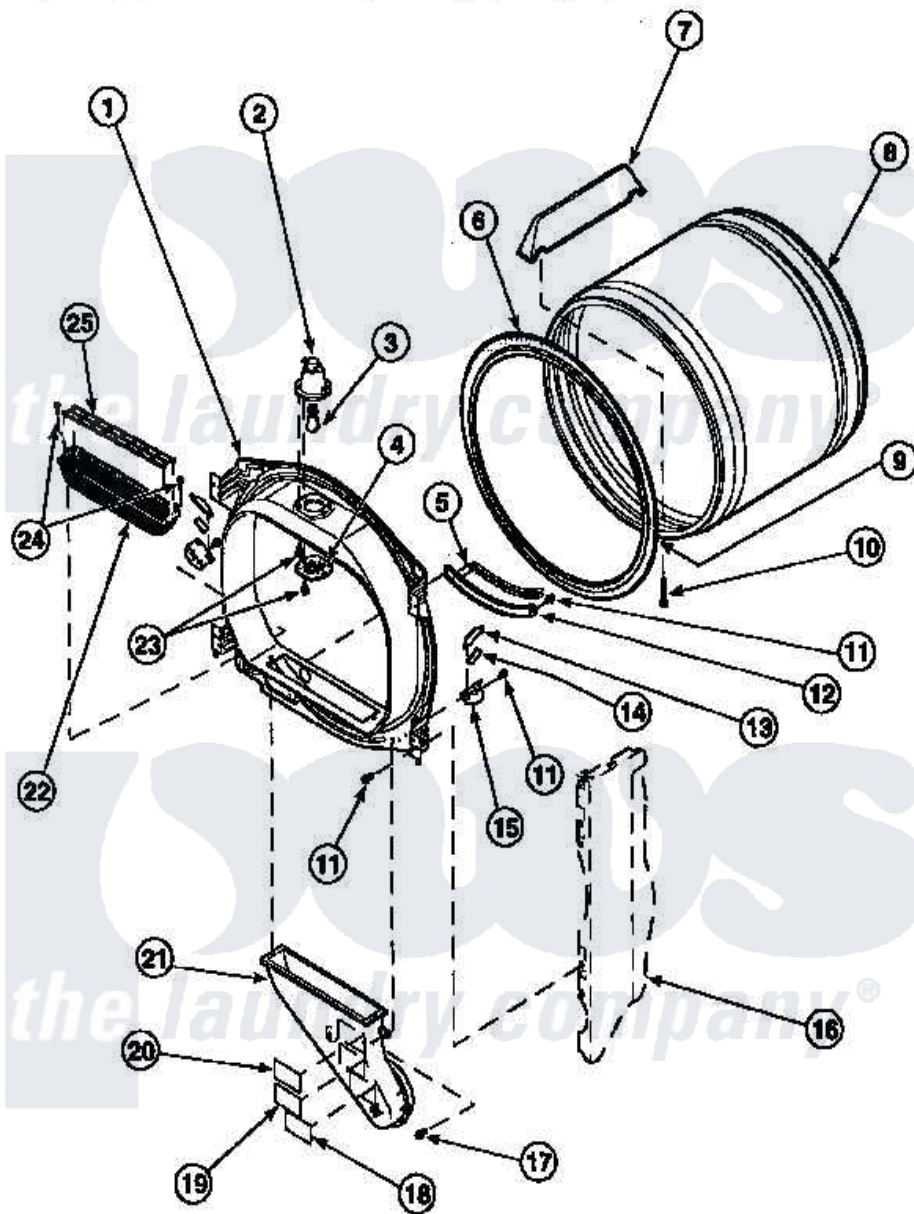

Amana LG8519W2 (BOM: PLG8519W2) 03 - FR BLKHD, AIR DUCT, FELT SEAL & CYLINDER

Amana Residential Amana LG8519W2 (BOM: PLG8519W2) Dryer Parts Parts Diagram 03 - FR BLKHD, AIR DUCT, FELT SEAL & CYLINDER

Click on the part number to view part

Item	Original Part Number	Replaced By	Status	Part Description
1	501570WP		Not Available	ASSY BULKHEAD
2	500153		Not Available	CYLINDER LIGHT HOUSING
3	Y60954	67001316		Bulb, Light
4	500094		Not Available	LENS,DRUM LIGHT
6	501801	37001132		Seal, Cylinder
7	500022	510102		Baffle- SH
8	500735P		Not Available	ASSY,CYLINDER-HOME
9	22506P	511637P		Adh Dow 737 Clr 3 Oz Tube
10	Y62588			Screw, 10BT-12 X 1 Tap
11	502120	489069		Xxscrew, 10-12 X 1/2
13	501553	37001298		Glide- Dry
14	500121	510189		Pad Felt
15	501554	12002090		Bracket
16	500001P		Not Available	(ADD LETTER BEFORE "P" IN PART

17	Y31645	27001200	Screw	
18	56259		Not Available	STICKER
19	500049		Not Available	STICKER
21	502231		Not Available	DUCT, HEAT
22	502140P			Filter, Lint Kit
23	500248	M0211530		Screw-SM No.8-18 X 3/8"
24	500226			Screw, 8b-16 x 5/8 Tap
25	502092			Cover, Lint Filter