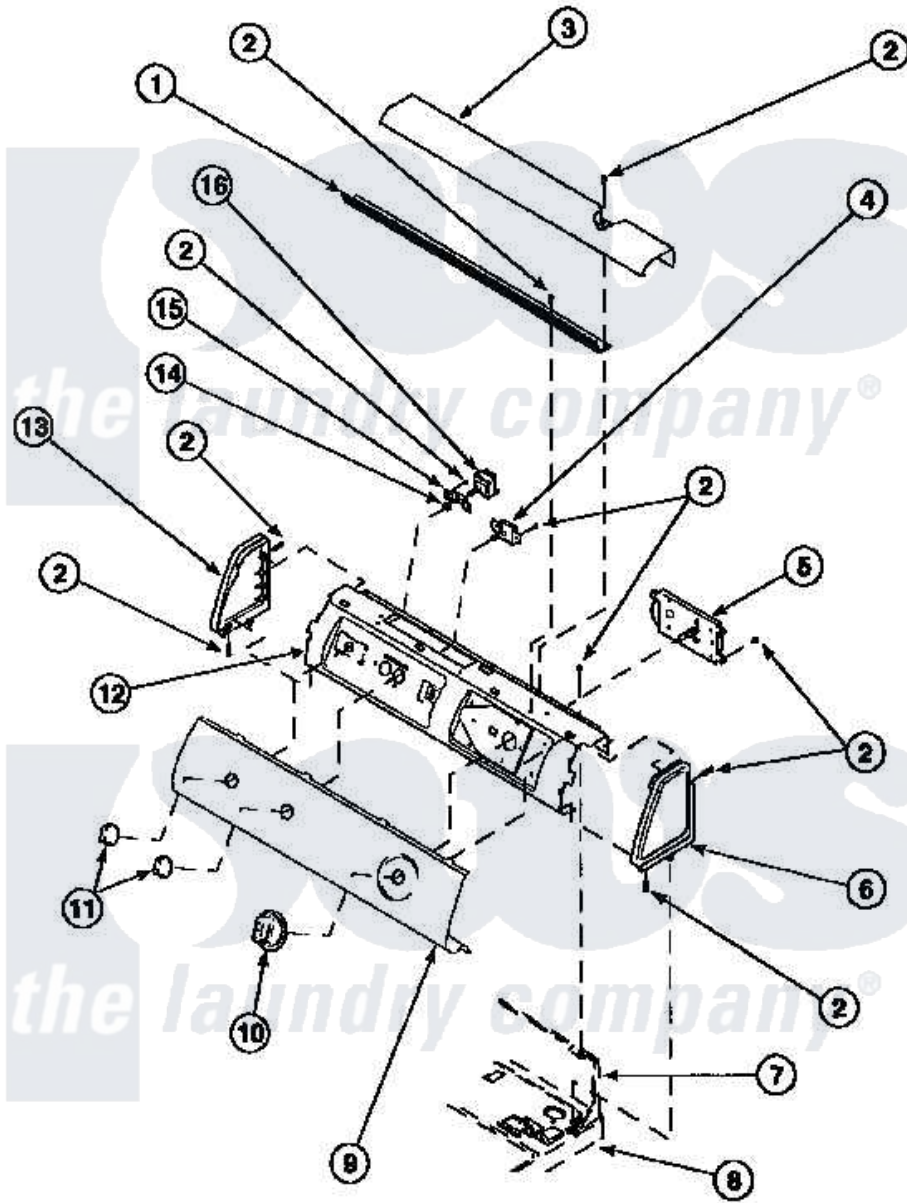

Amana LG8519W2 (BOM: PLG8519W2) 05 - GRAPHIC PANEL, CONTROL HOOD AND CONTROLS

Amana Residential Amana LG8519W2 (BOM: PLG8519W2) Dryer Parts Parts Diagram 05 - GRAPHIC PANEL, CONTROL HOOD AND CONTROLS
 Click on the part number to view part

Item	Original Part Number	Replaced By	Status	Part Description
1	500305		Not Available	DIFFUSER W/OUT HOLE
2	501086	90767		Screw, 8A X 3/8 HeX Washer Head Tapping
3	500303		Not Available	COVER, TOP
4	500823			Signal, Rotary
5	502967	502967P		Timer 5 Cycle Package
6	34817		Not Available	END CAP(RIGHT)
7	500343		Not Available	PANEL,BACK(HOME HOOD)
8	500085P		Not Available	(ADD LETTER L-L, W-W TO PART N
9	502206		Not Available	GRAPHIC PANEL
"	502630		Not Available	GRAPHIC PANEL
10	502220		Not Available	KNOB, TIMER
11	36701		Not Available	KNOB, TEMP
12	500300		Not Available	BRACKET,CONTROL SUPPORT-MECH

13	34818	Not Available	END CAP(LEFT)
14	57584	Not Available	NUT
15	59704		Bracket, Switch Mount
16	Y61511	Not Available	SWITCH,FABRIC SELECTOR