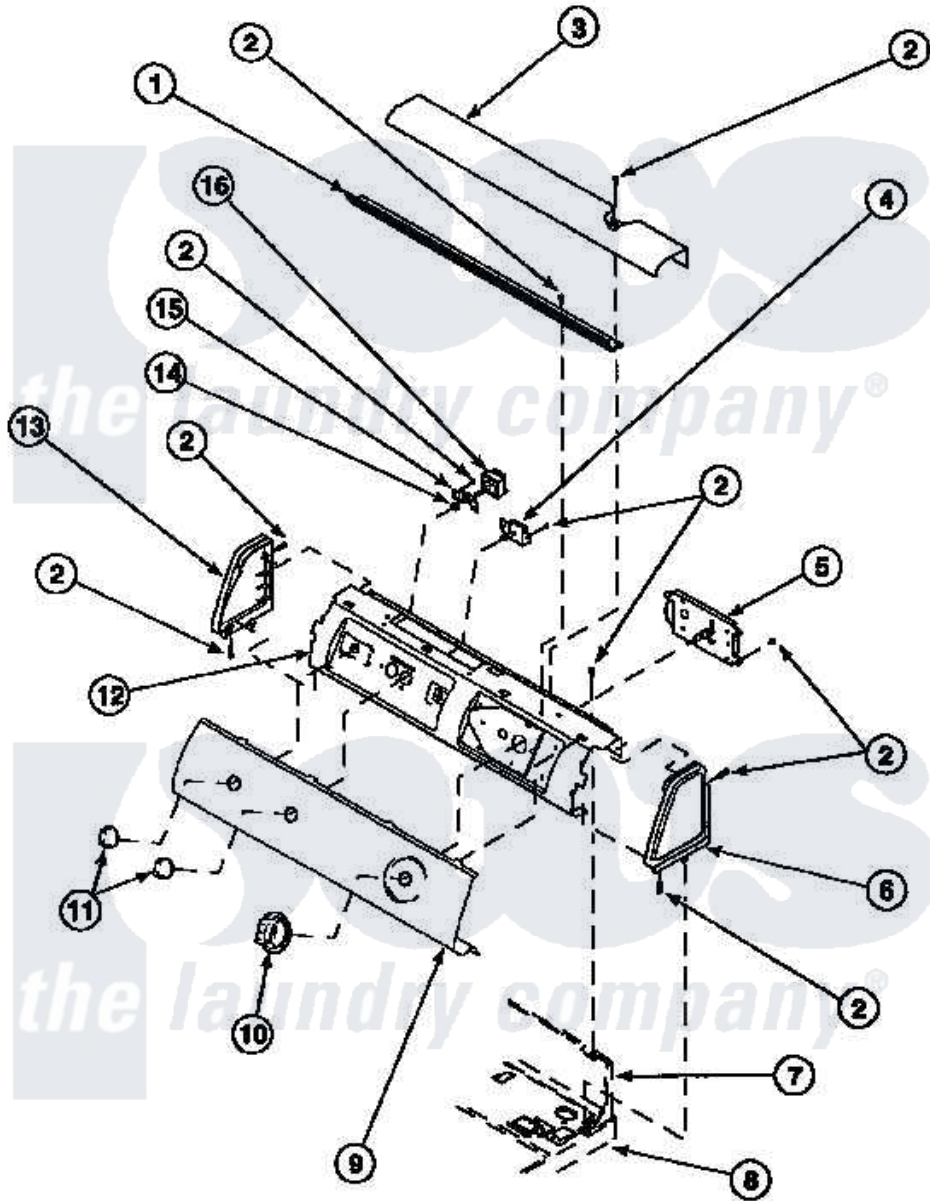

Amana LG8519W2 (BOM: PLG8519W2) 06 - GRAPHIC PANEL, CONTROL HOOD AND CONTROLS

Amana Residential Amana LG8519W2 (BOM: PLG8519W2) Dryer Parts Parts Diagram 06 - GRAPHIC PANEL, CONTROL HOOD AND CONTROLS
 Click on the part number to view part

Item	Original Part Number	Replaced By	Status	Part Description
1	500305		Not Available	DIFFUSER W/OUT HOLE
2	501086	90767		Screw, 8A X 3/8 HeX Washer Head Tapping
3	500303		Not Available	COVER, TOP
4	500823			Signal, Rotary
5	501881		Not Available	TIMER
"	502967	502967P		Timer 5 Cycle Package
6	34817		Not Available	END CAP(RIGHT)
7	500343		Not Available	PANEL,BACK(HOME HOOD)
8	500085P		Not Available	(ADD LETTER L-L, W-W TO PART N
9	502206		Not Available	GRAPHIC PANEL
10	502220		Not Available	KNOB, TIMER
11	36701		Not Available	KNOB, TEMP
12	500300		Not Available	BRACKET,CONTROL SUPPORT-MECH

13	34818	Not Available	END CAP(LEFT)
14	57584	Not Available	NUT
15	59704		Bracket, Switch Mount
16	Y61511	Not Available	SWITCH,FABRIC SELECTOR