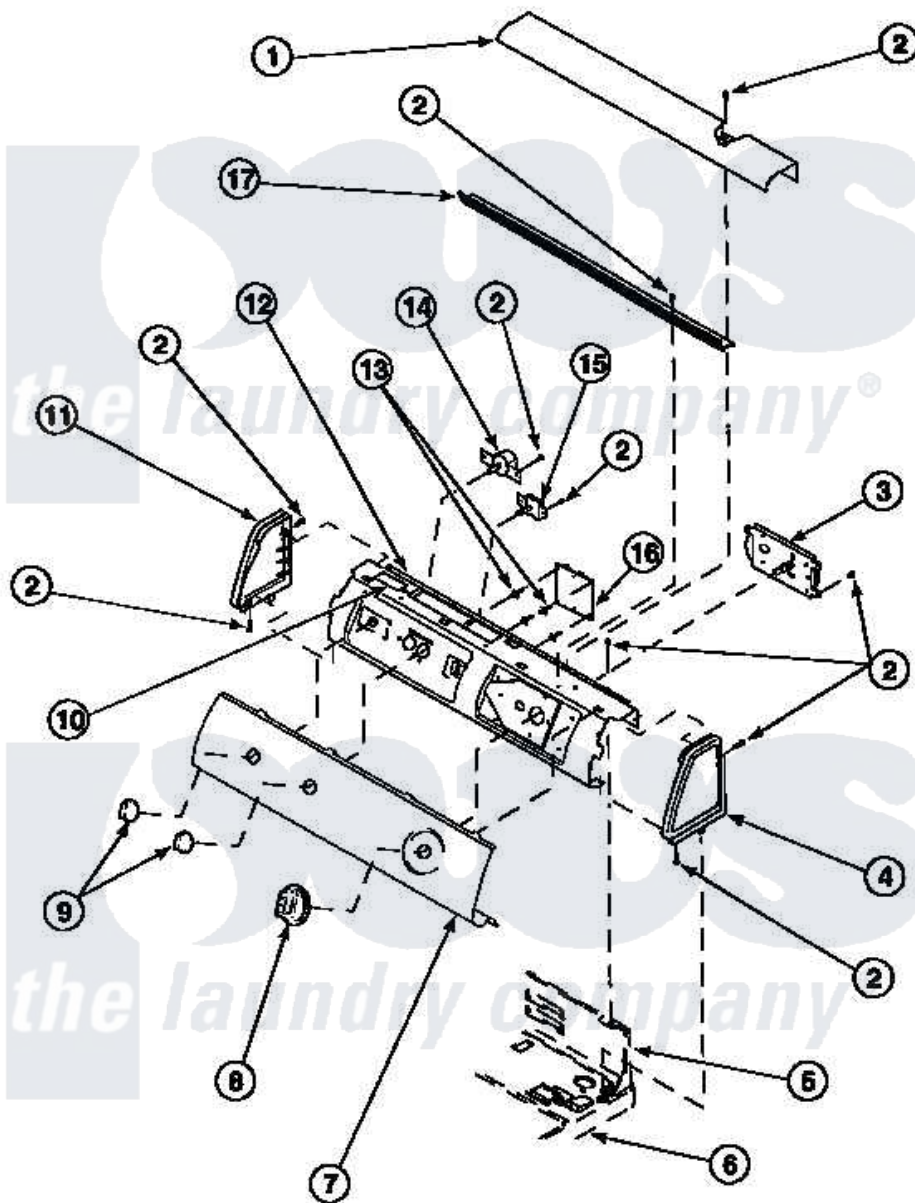

Amana LG8519W2 (BOM: PLG8519W2) 07 - GRAPHIC PANEL, CONTROL HOOD AND CONTROLS

Amana Residential Amana LG8519W2 (BOM: PLG8519W2) Dryer Parts Parts Diagram 07 - GRAPHIC PANEL, CONTROL HOOD AND CONTROLS
 Click on the part number to view part

Item	Original Part Number	Replaced By	Status	Part Description
1	500303		Not Available	COVER, TOP
2	501086	90767		Screw, 8A X 3/8 HeX Washer Head Tapping
3	502967	502967P		Timer 5 Cycle Package
"	501881		Not Available	TIMER
4	34817		Not Available	END CAP(RIGHT)
5	500343		Not Available	PANEL,BACK(HOME HOOD)
6	500085P		Not Available	(ADD LETTER L-L, W-W TO PART N
8	502220		Not Available	KNOB, TIMER
9	36701		Not Available	KNOB, TEMP
10	24903		Not Available	STICKER,DISCONNECT POW
11	34818		Not Available	END CAP(LEFT)
12	500300		Not Available	BRACKET,CONTROL SUPPORT-MECH