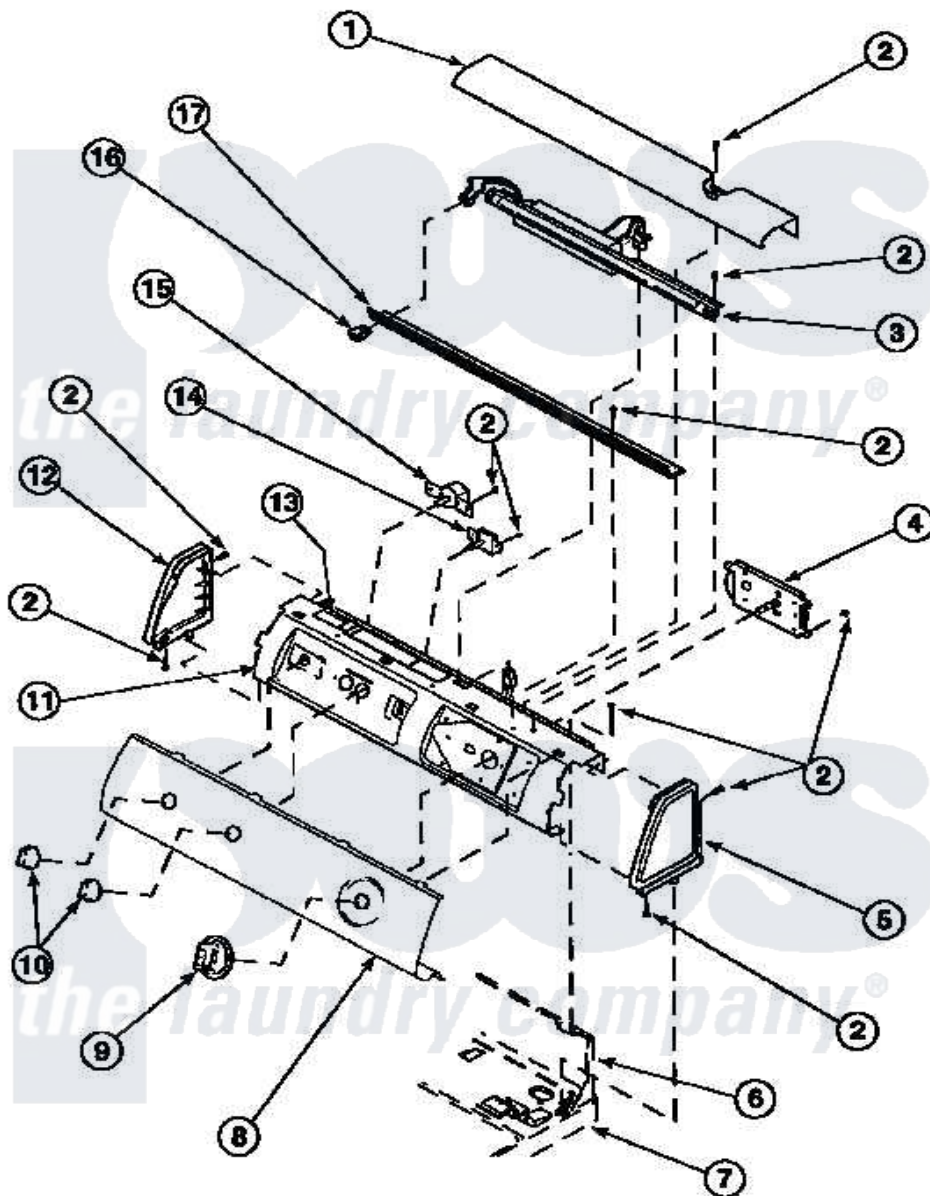

# Amana LG8519W2 (BOM: PLG8519W2) 08 - GRAPHIC PANEL, CONTROL HOOD AND CONTROLS

Amana Residential Amana LG8519W2 (BOM: PLG8519W2) Dryer Parts Parts Diagram 08 - GRAPHIC PANEL, CONTROL HOOD AND CONTROLS  
 Click on the part number to view part

Item	Original Part Number	Replaced By	Status	Part Description
1	500303		Not Available	COVER, TOP
2	501086	<a href="#">90767</a>		Screw, 8A X 3/8 HeX Washer Head Tapping
4	502967	<a href="#">502967P</a>		Timer 5 Cycle Package
5	34817		Not Available	END CAP(RIGHT)
6	500343		Not Available	PANEL,BACK(HOME HOOD)
7	500085P		Not Available	(ADD LETTER L-L, W-W TO PART N
9	502220		Not Available	KNOB, TIMER
10	36701		Not Available	KNOB, TEMP
11	500300		Not Available	BRACKET,CONTROL SUPPORT-MECH
12	34818		Not Available	END CAP(LEFT)
13	24903		Not Available	STICKER,DISCONNECT POW
14	<a href="#">500823</a>			Signal, Rotary