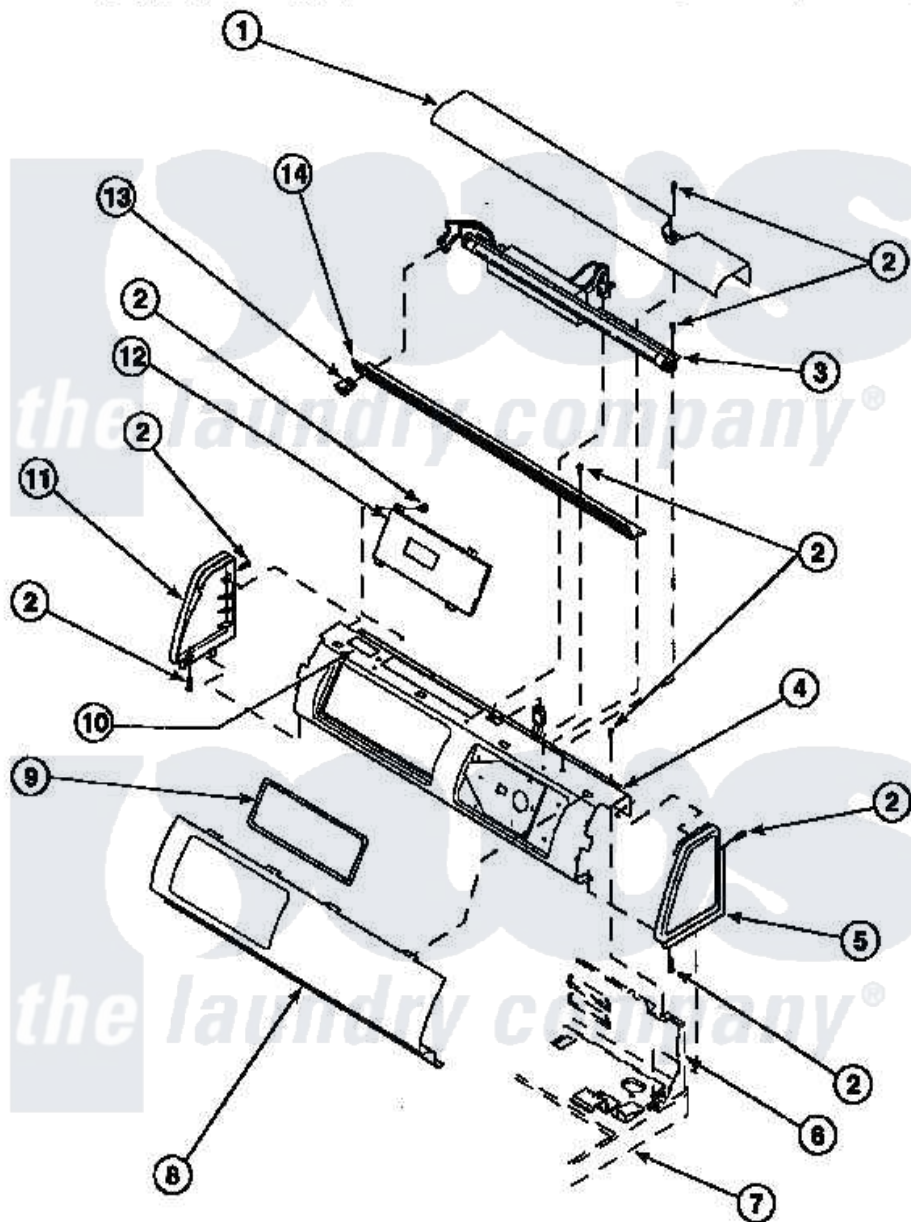

Amana LG8519W2 (BOM: PLG8519W2) 09 - GRAPHIC PANEL, CONTROL HOOD AND CONTROLS

Amana Residential Amana LG8519W2 (BOM: PLG8519W2) Dryer Parts Parts Diagram 09 - GRAPHIC PANEL, CONTROL HOOD AND CONTROLS
 Click on the part number to view part

Item	Original Part Number	Replaced By	Status	Part Description
1	500303		Not Available	COVER, TOP
2	501086	90767		Screw, 8A X 3/8 HeX Washer Head Tapping
5	34817		Not Available	END CAP(RIGHT)
6	500343		Not Available	PANEL,BACK(HOME HOOD)
7	500085P		Not Available	(ADD LETTER L-L, W-W TO PART N
10	24903		Not Available	STICKER,DISCONNECT POW
11	34818		Not Available	END CAP(LEFT)