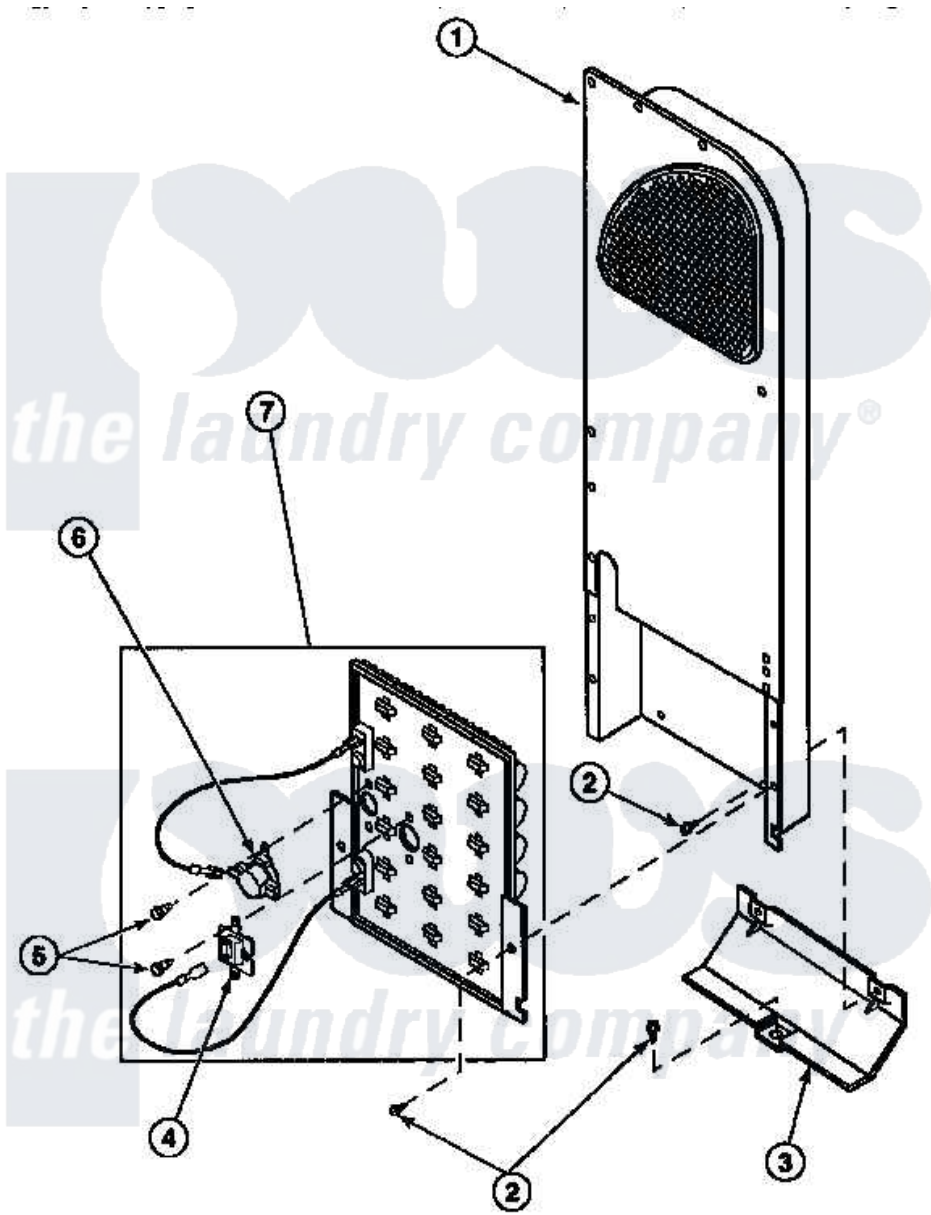

**Amana LG8519W2 (BOM: PLG8519W2) 10 - HEATER BOX ASSY  
ORIGINALLY ON ELEC DRYER**

Amana [Residential Amana LG8519W2 \(BOM: PLG8519W2\) Dryer Parts](#) Parts Diagram 10 - HEATER BOX  
ASSY ORIGINALLY ON ELEC DRYER  
[Click on the part number to view part](#)

Item	Original Part Number	Replaced By	Status	Part Description
1	500179P	<a href="#">503605</a>		Assembly, Heater Duct
2	501668	<a href="#">503688</a>		Screw, 10B-16 X .34 I
3	60952		Not Available	SHIELD,HEAT DUCT
5	23222	<a href="#">3177991</a>		Screw