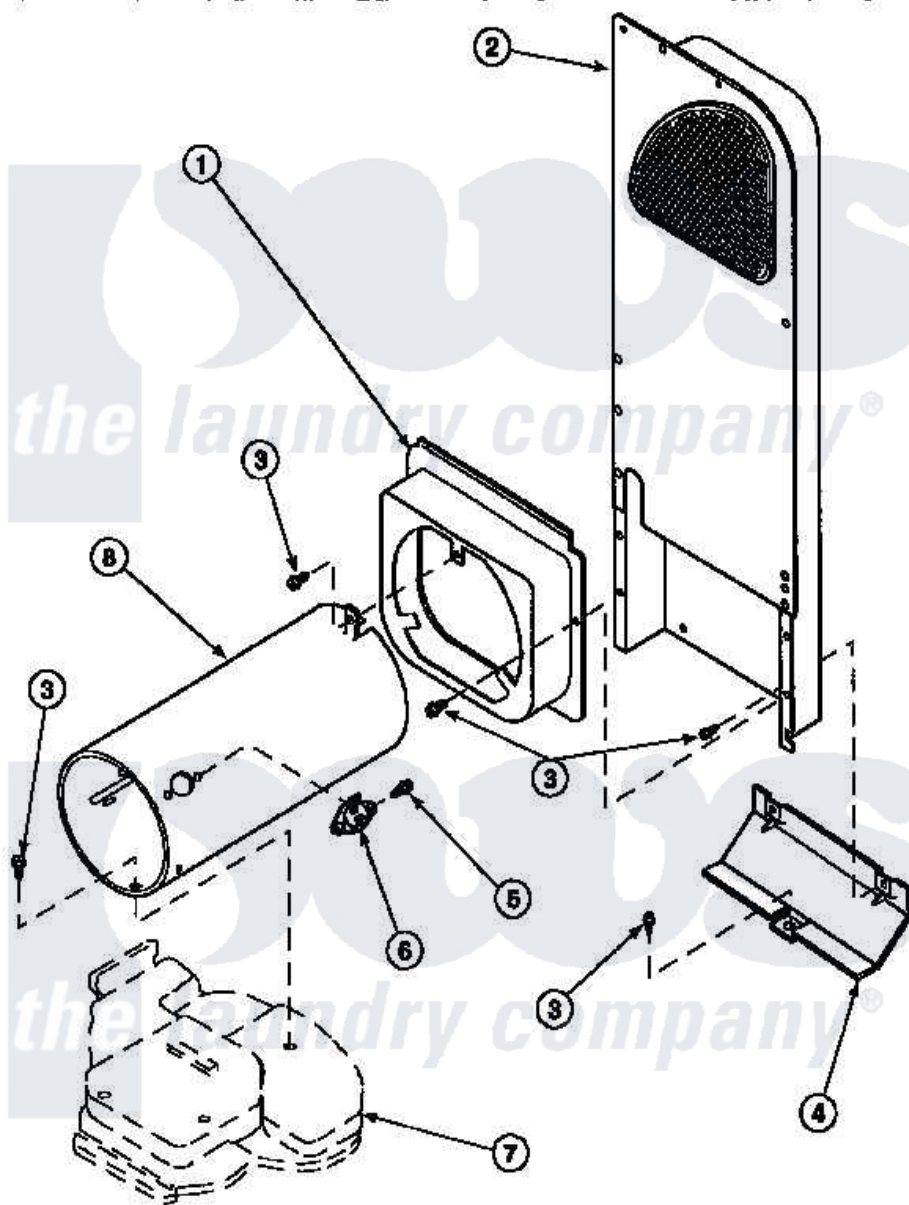

**Amana LG8519W2 (BOM: PLG8519W2) 11 - HEATER BOX ASSY  
ORIGINALLY ON GAS DRYER**

Amana [Residential Amana LG8519W2 \(BOM: PLG8519W2\) Dryer Parts](#) Parts Diagram 11 - HEATER BOX ASSY ORIGINALLY ON GAS DRYER  
Click on the part number to view part

Item	Original Part Number	Replaced By	Status	Part Description
1	500122	<a href="#">510101</a>		Shroud Heat Duct
2	500179P	<a href="#">503605</a>		Assembly, Heater Duct
3	501668	<a href="#">503688</a>		Screw, 10B-16 X .34 I
4	60952		Not Available	SHIELD,HEAT DUCT
5	51782		Not Available	SCREW, 6B-20X5/16
6	<a href="#">Y61886</a>			Thermostat, Limit-Blk
7	<a href="#">500070</a>			Base, Dryer
8	61974		Not Available	BURNER HOUSING