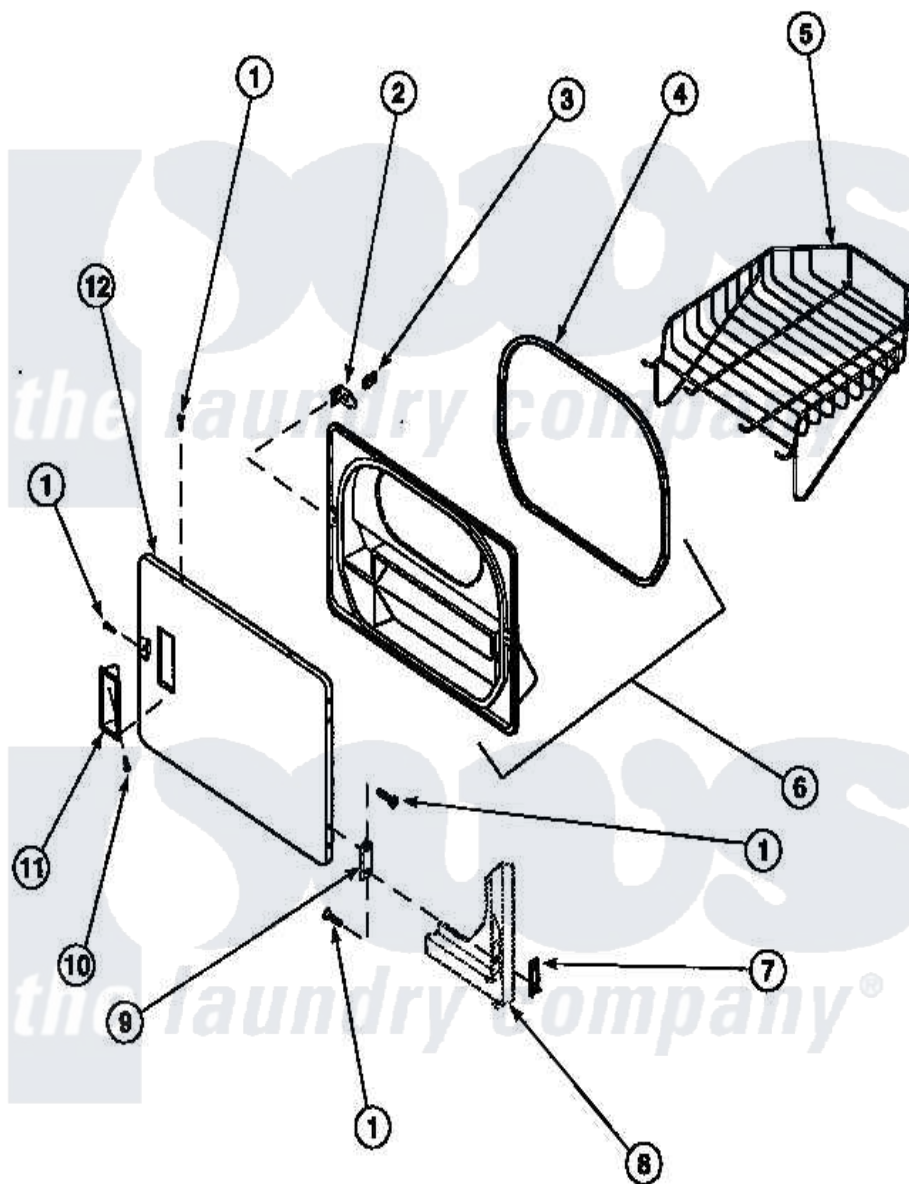

Amana LG8519W2 (BOM: PLG8519W2) 13 - LOADING DOOR WITH DRYING RACK

Amana Residential Amana LG8519W2 (BOM: PLG8519W2) Dryer Parts Parts Diagram 13 - LOADING DOOR WITH DRYING RACK

Click on the part number to view part

Item	Original Part Number	Replaced By	Status	Part Description
1	500226			Screw, 8b-16 x 5/8 Tap
2	500223	40116201		Bracket, Door Strike
3	500039	510181		Strike Doormetal
4	500200		Not Available	SEAL,DOOR
5	501295P		Not Available	RACK, DRYING
6	500199		Not Available	ASSY,LINER & SEAL
7	500236			Clip, Door Hinge Mount
9	500041	Y503676		Hinge, Door And Top
10	500297	8281236		Screw
11	500042		Not Available	DOOR PULL